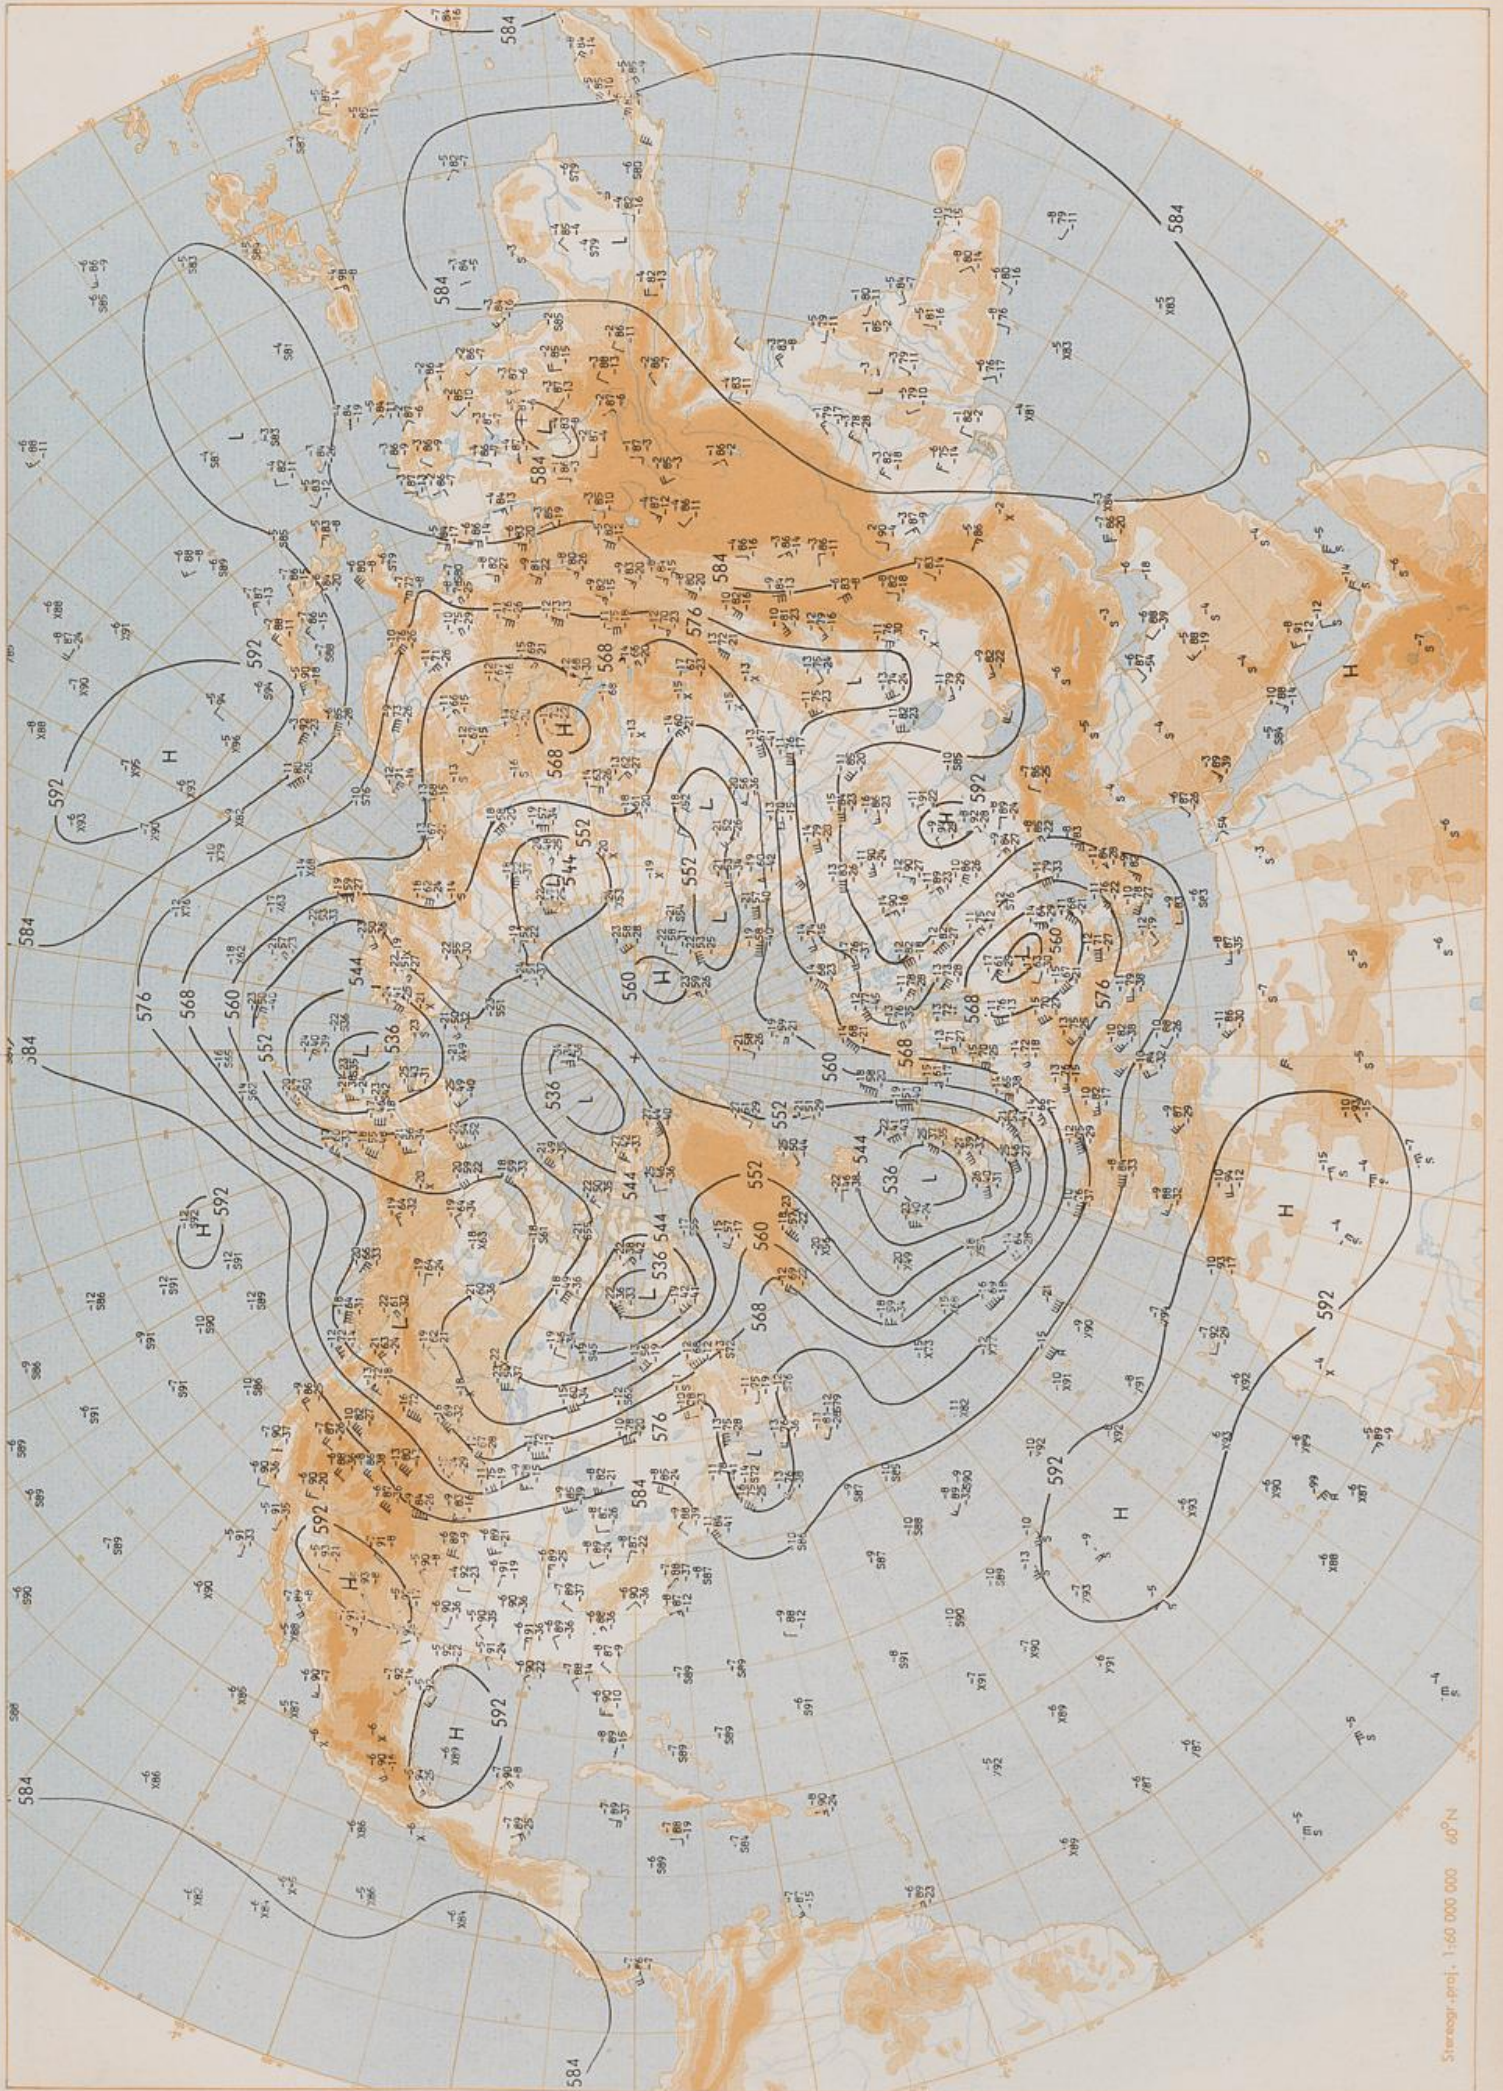

BODEN  
85-08-10 12 UTC  
DEUTSCHER WETTERDIENST

Streogr. proj.: 1:30 000 000 60°N

Surface chart 12 UTC

Surface chart 00 UTC

25 05  
 24 00  
 23 00  
 22 00  
 21 00  
 20 00  
 19 00  
 18 00  
 17 00  
 16 00  
 15 00  
 14 00  
 13 00  
 12 00  
 11 00  
 10 00  
 9 00  
 8 00  
 7 00  
 6 00  
 5 00  
 4 00  
 3 00  
 2 00  
 1 00  
 0 00  
 97808  
 DCFS4-NL-65  
 PS-08-10.00 UTC  
 DEUTSCHER-WEITERDIENST  
 60°N