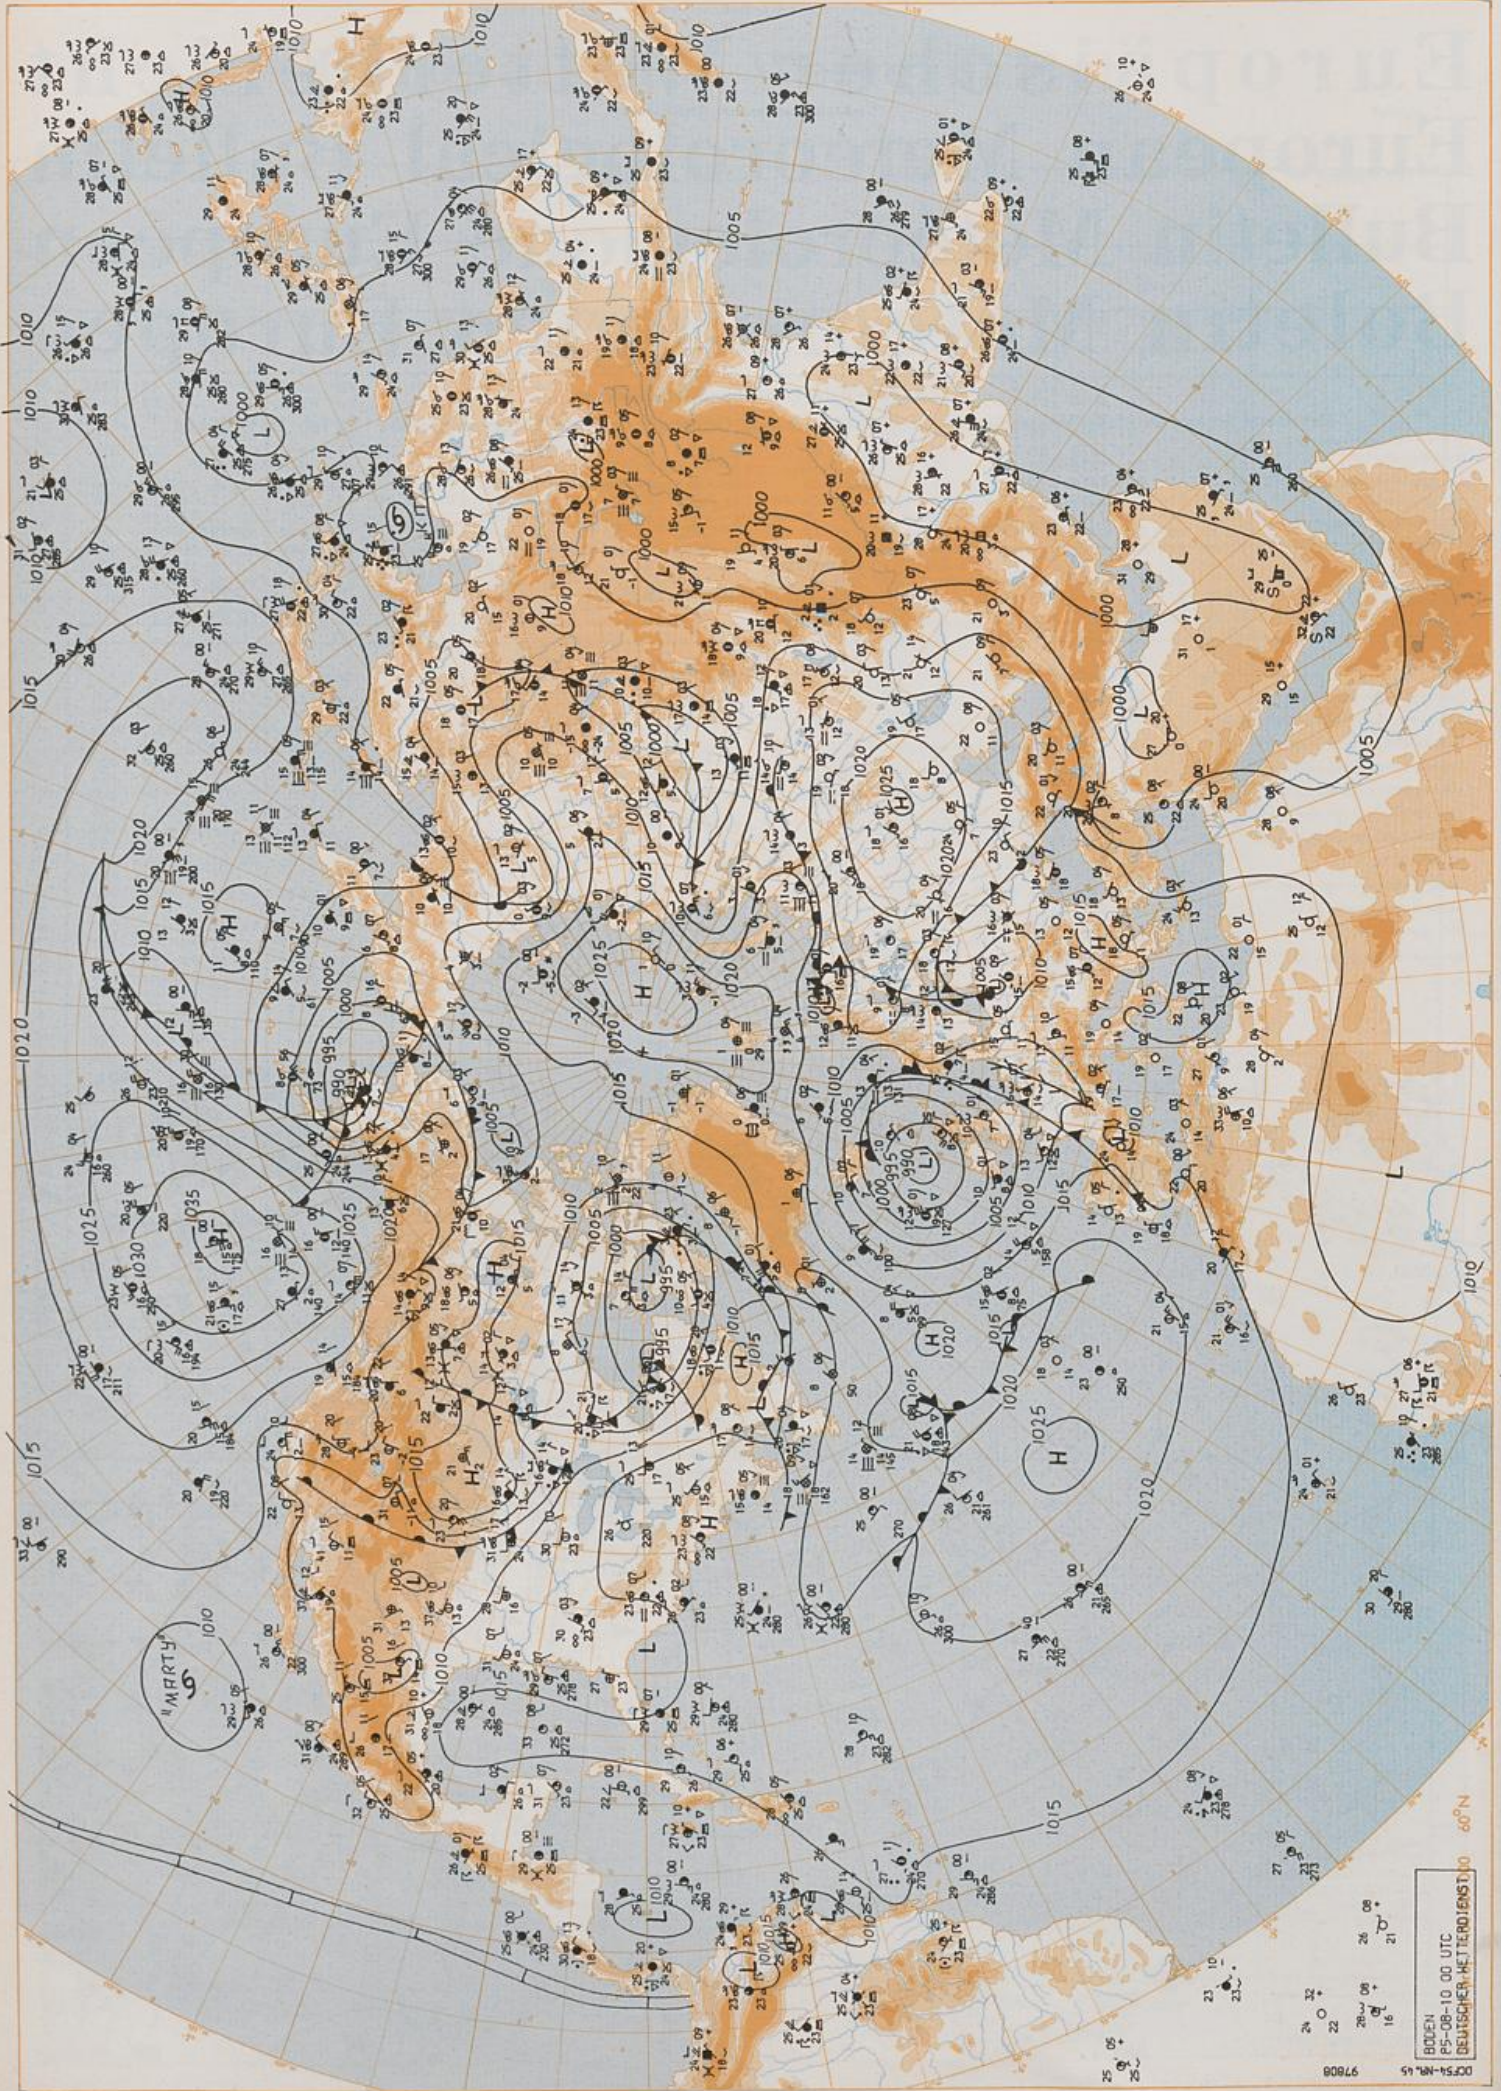

Surface chart 12 UTC

Surface chart 00 UTC

25 05
24 00
23 00
22 00
21 00
20 00
19 00
18 00
17 00
16 00
15 00
14 00
13 00
12 00
11 00
10 00
9 00
8 00
7 00
6 00
5 00
4 00
3 00
2 00
1 00
0 00
97808
DCFS4-NL-65
PS-08-10.00 UTC
DEUTSCHER-WEITERDIENST
60°N