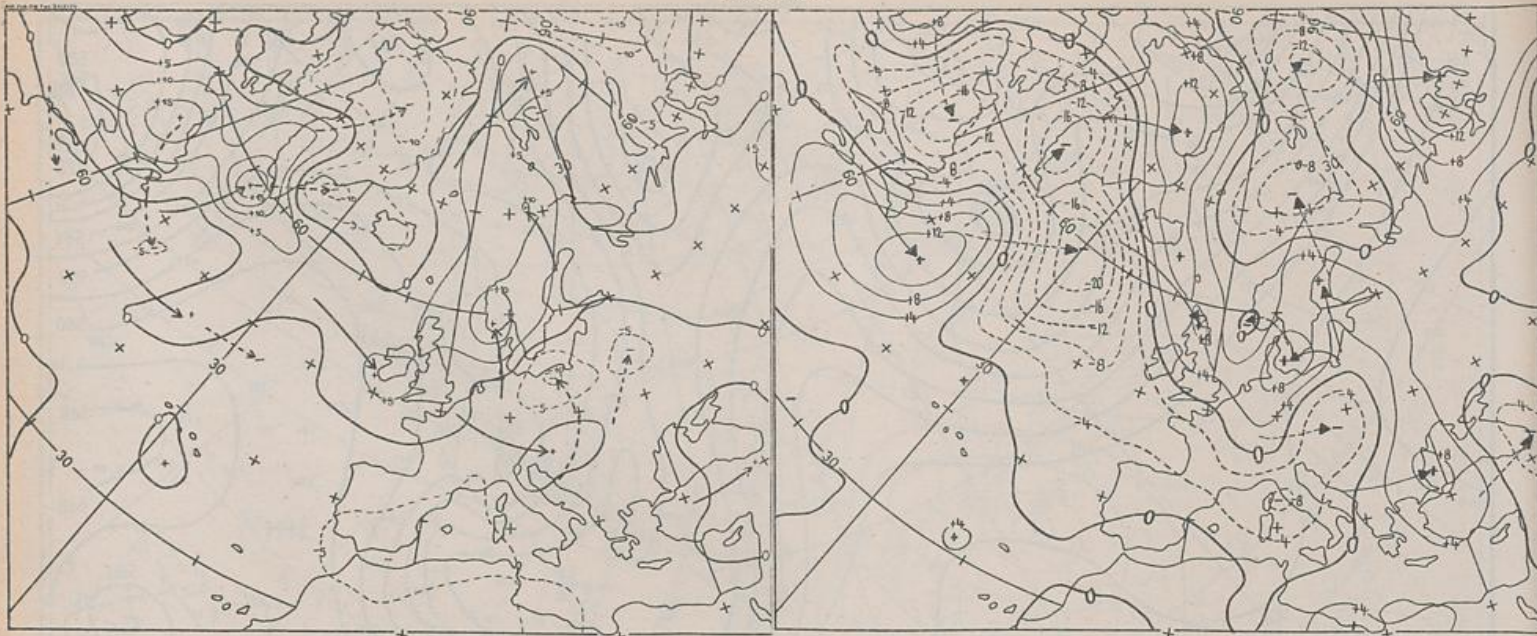

850 hPa 00 UTC

700 hPa 00 UTC

Stereogr. proj. 1:30 000 000 in 60°N

500/1000 hPa 00 UTC

300 hPa 00 UTC

Stereogr. proj. 1:60 000 000

24 hr surface pressure change 00 UTC

24 hr thickness change 00 UTC