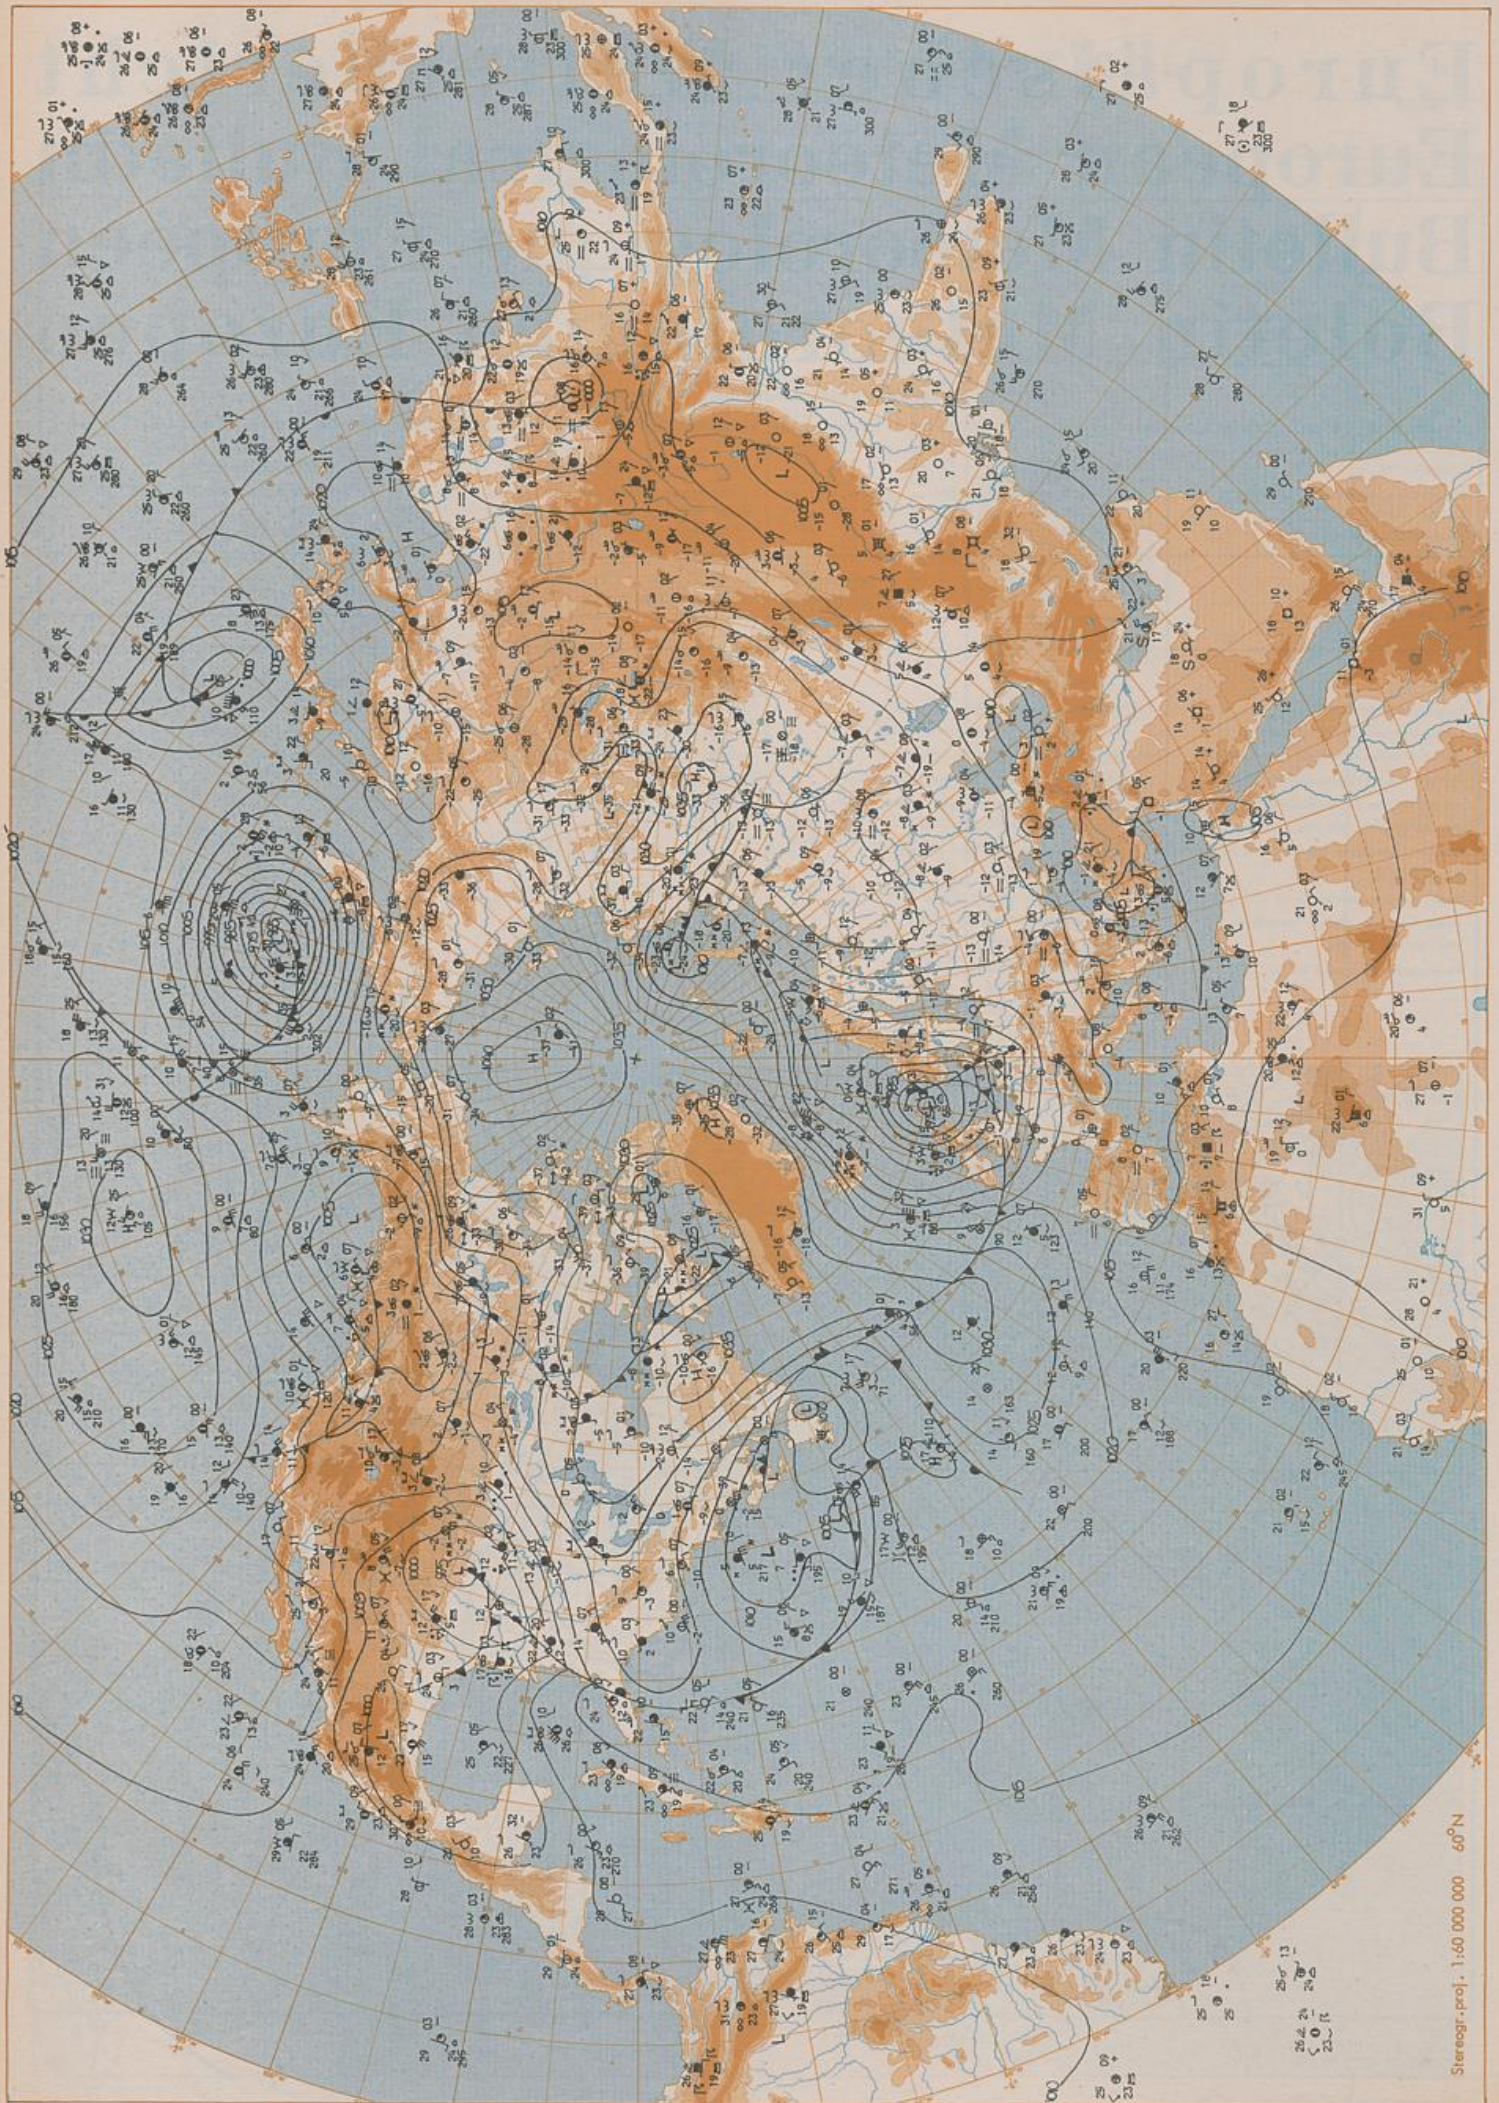

Surface chart 12 UTC

Surface chart 00 UTC

Stereogr. proj. 1:60 000 000 60° N