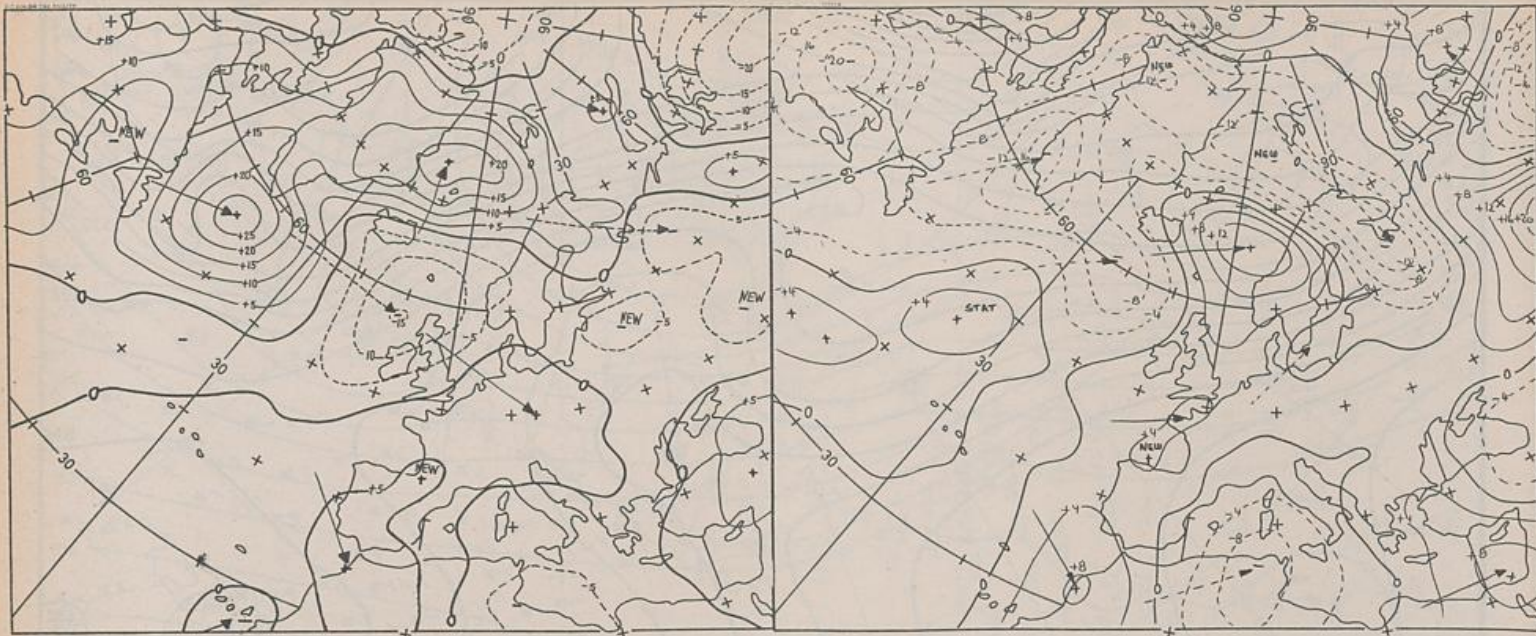

850 hPa 00 UTC

700 hPa 00 UTC

Stereogr. proj. 1:30 000 000 in 60°N

500/1000 hPa 00 UTC

300 hPa 00 UTC

Stereogr. proj. 1:60 000 000

24 hr surface pressure change 00 UTC

24 hr thickness change 00 UTC