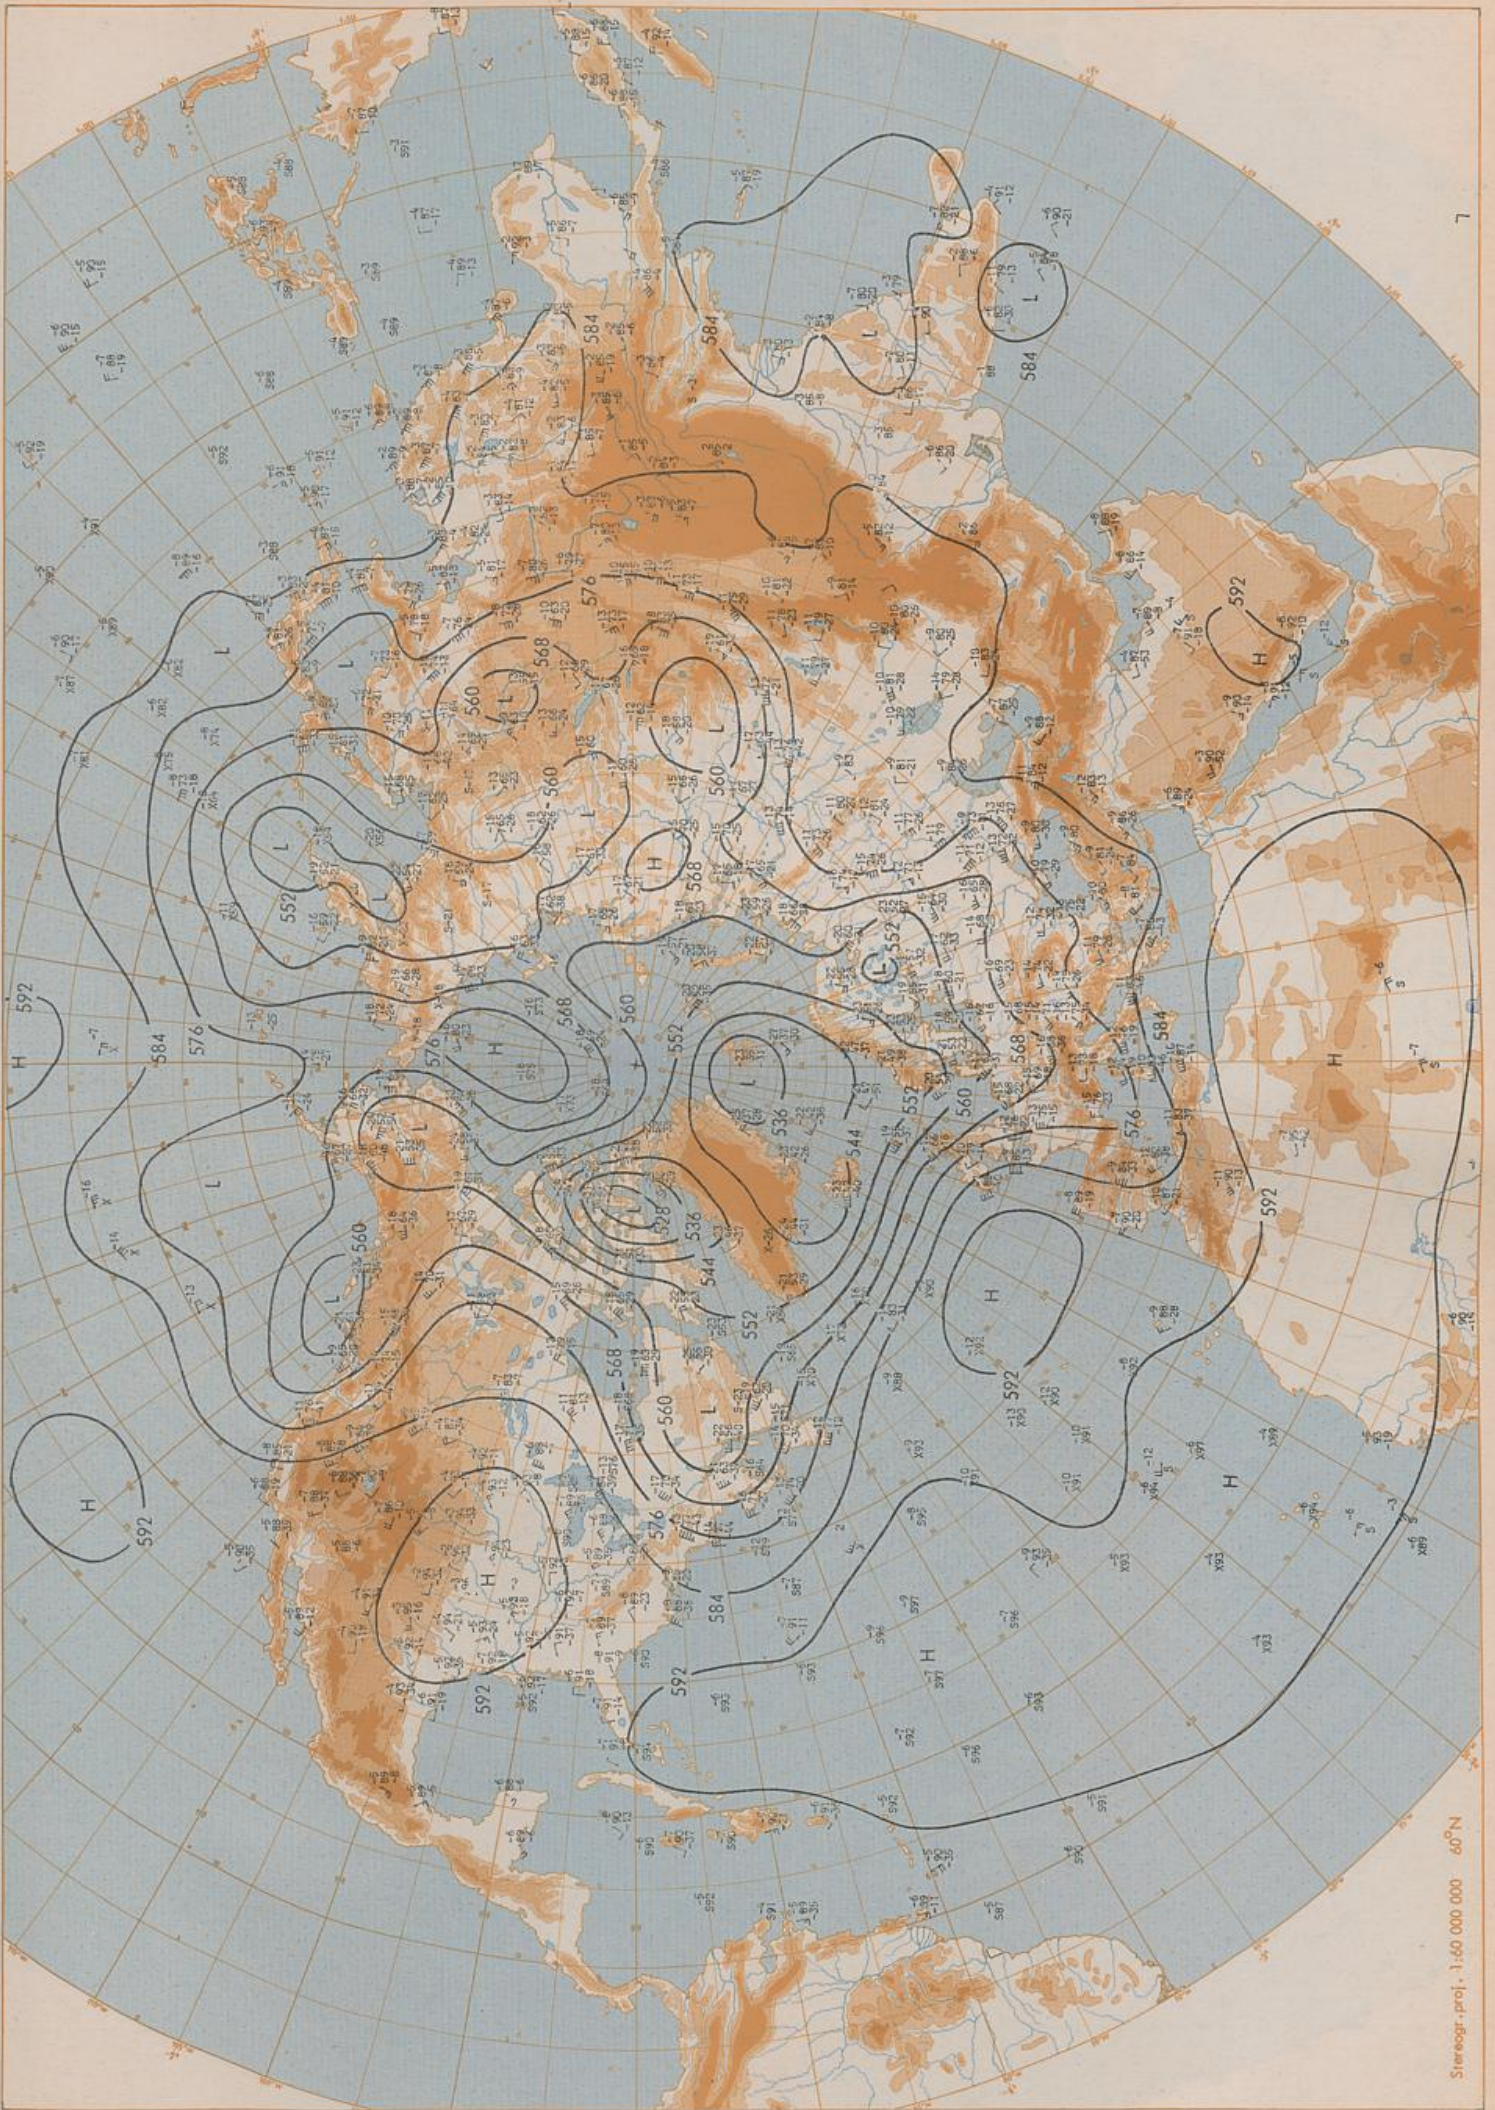

Surface chart 00 UTC

Stereogr.-Proj. 1:60 000 000 60°N

500 hPa 00 UTC

200 hPa 00 UTC

31.07.1987

Stereogr. proj. 1:30 000 000 in 60°N

850 hPa 00 UTC

700 hPa 00 UTC