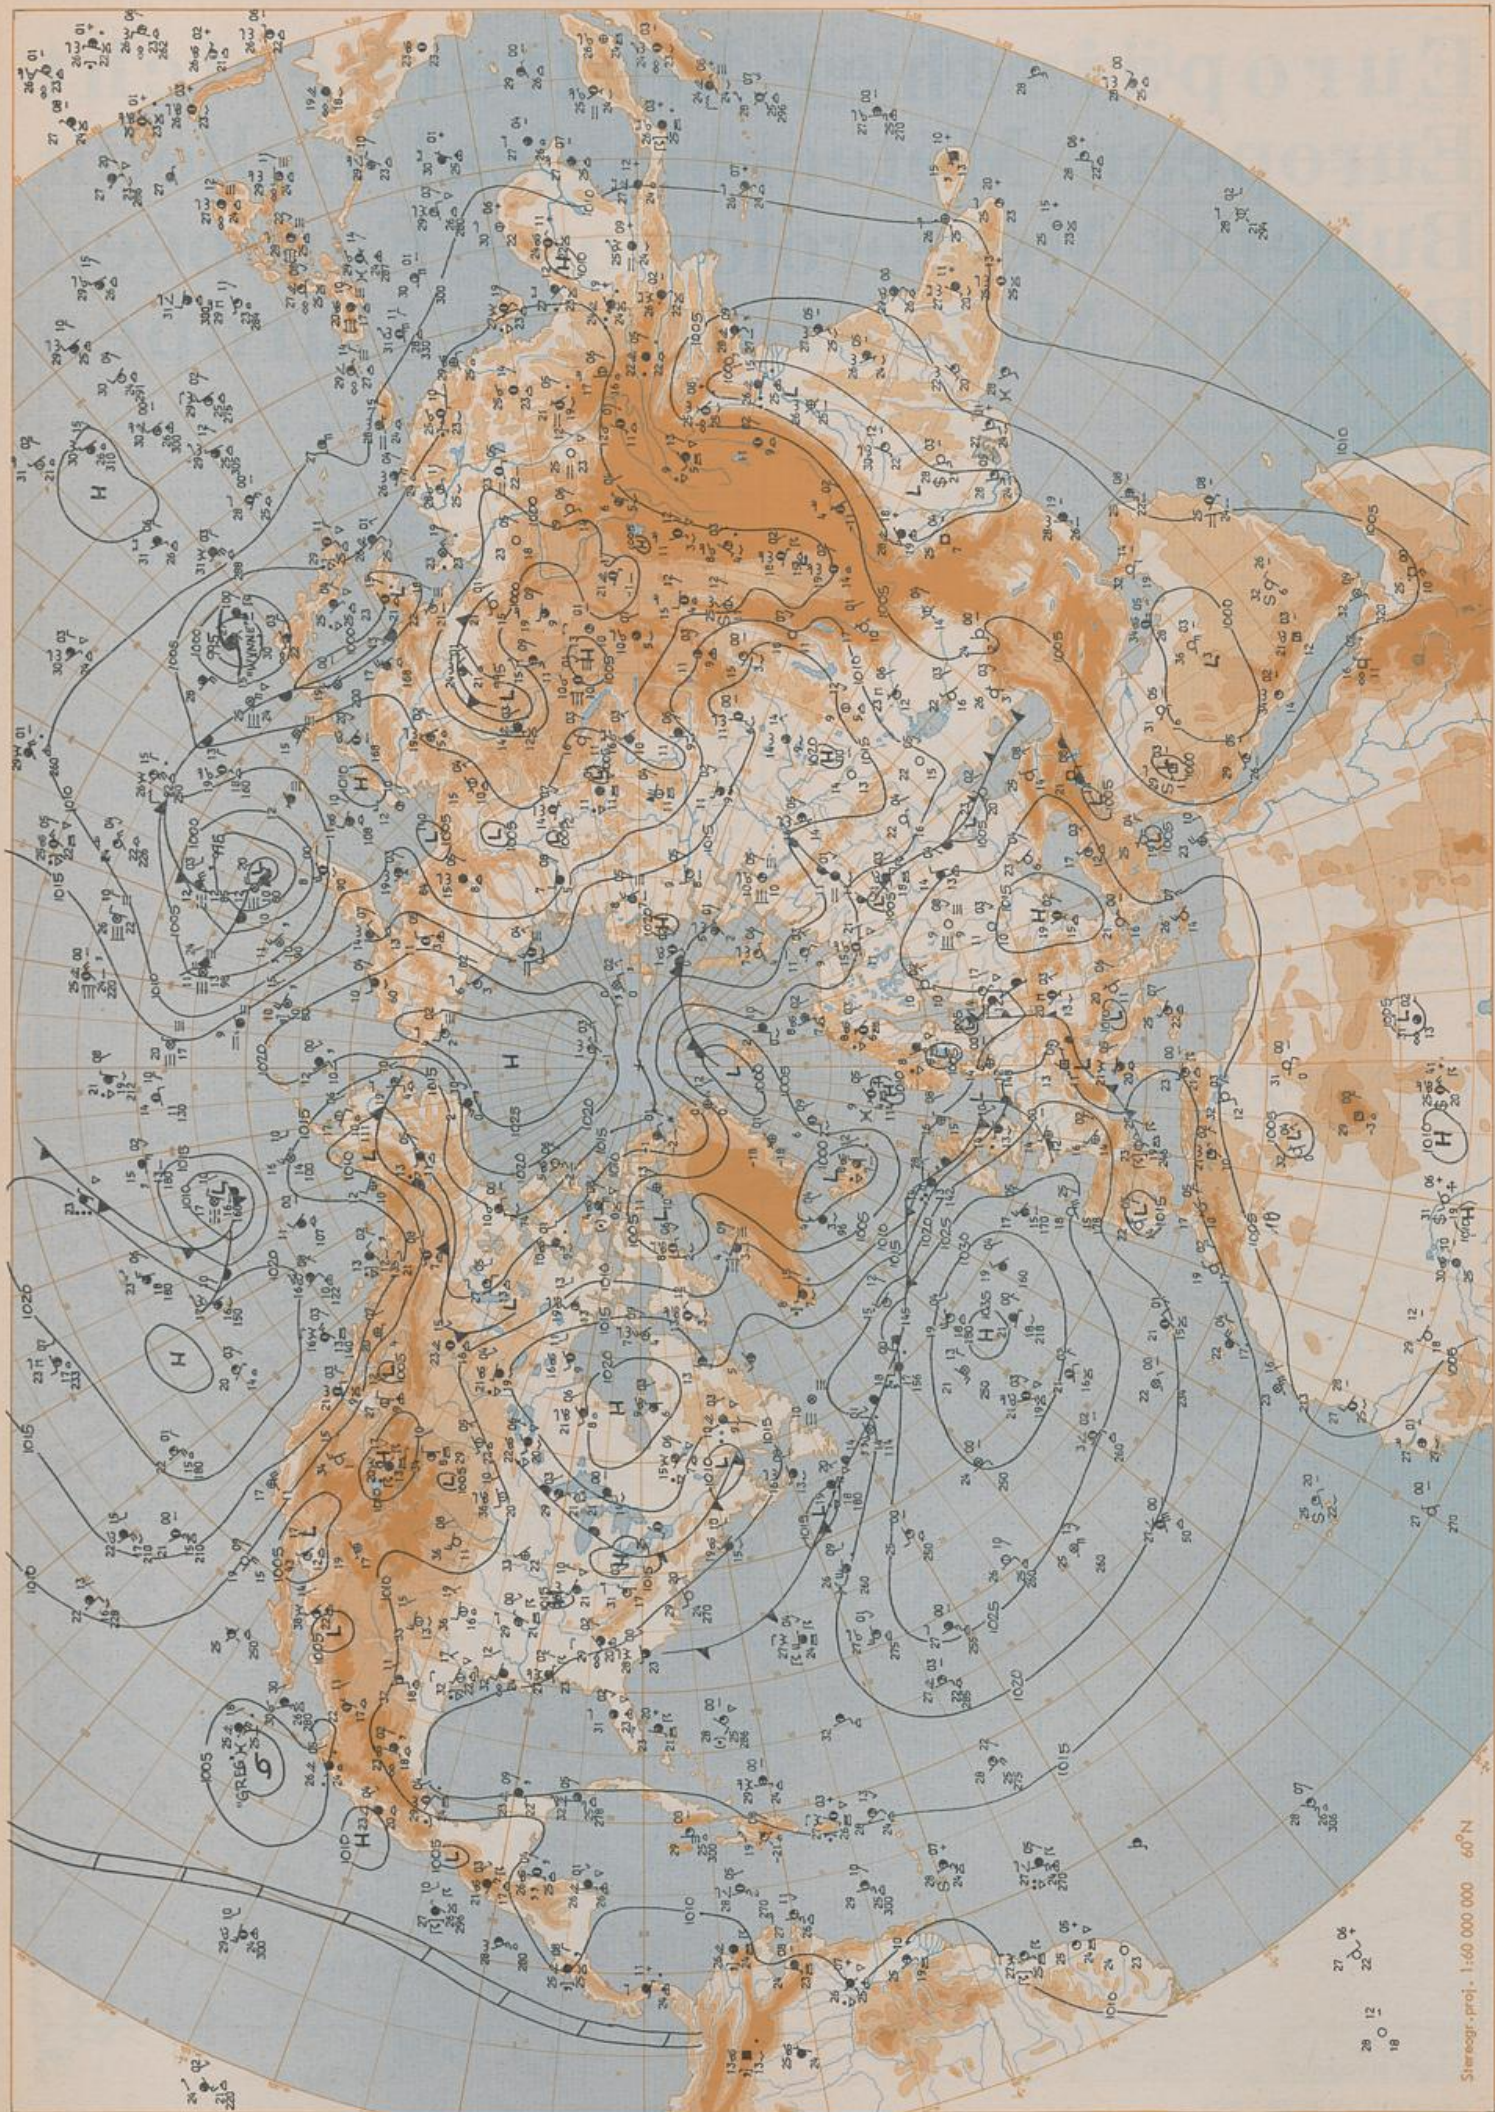

Surface chart 00 UTC

Stereogr.-Proj. 1:60 000 000 60°N

500 hPa 00 UTC

200 hPa 00 UTC

31.07.1987

Stereogr. proj. 1:30 000 000 in 60°N

850 hPa 00 UTC

700 hPa 00 UTC