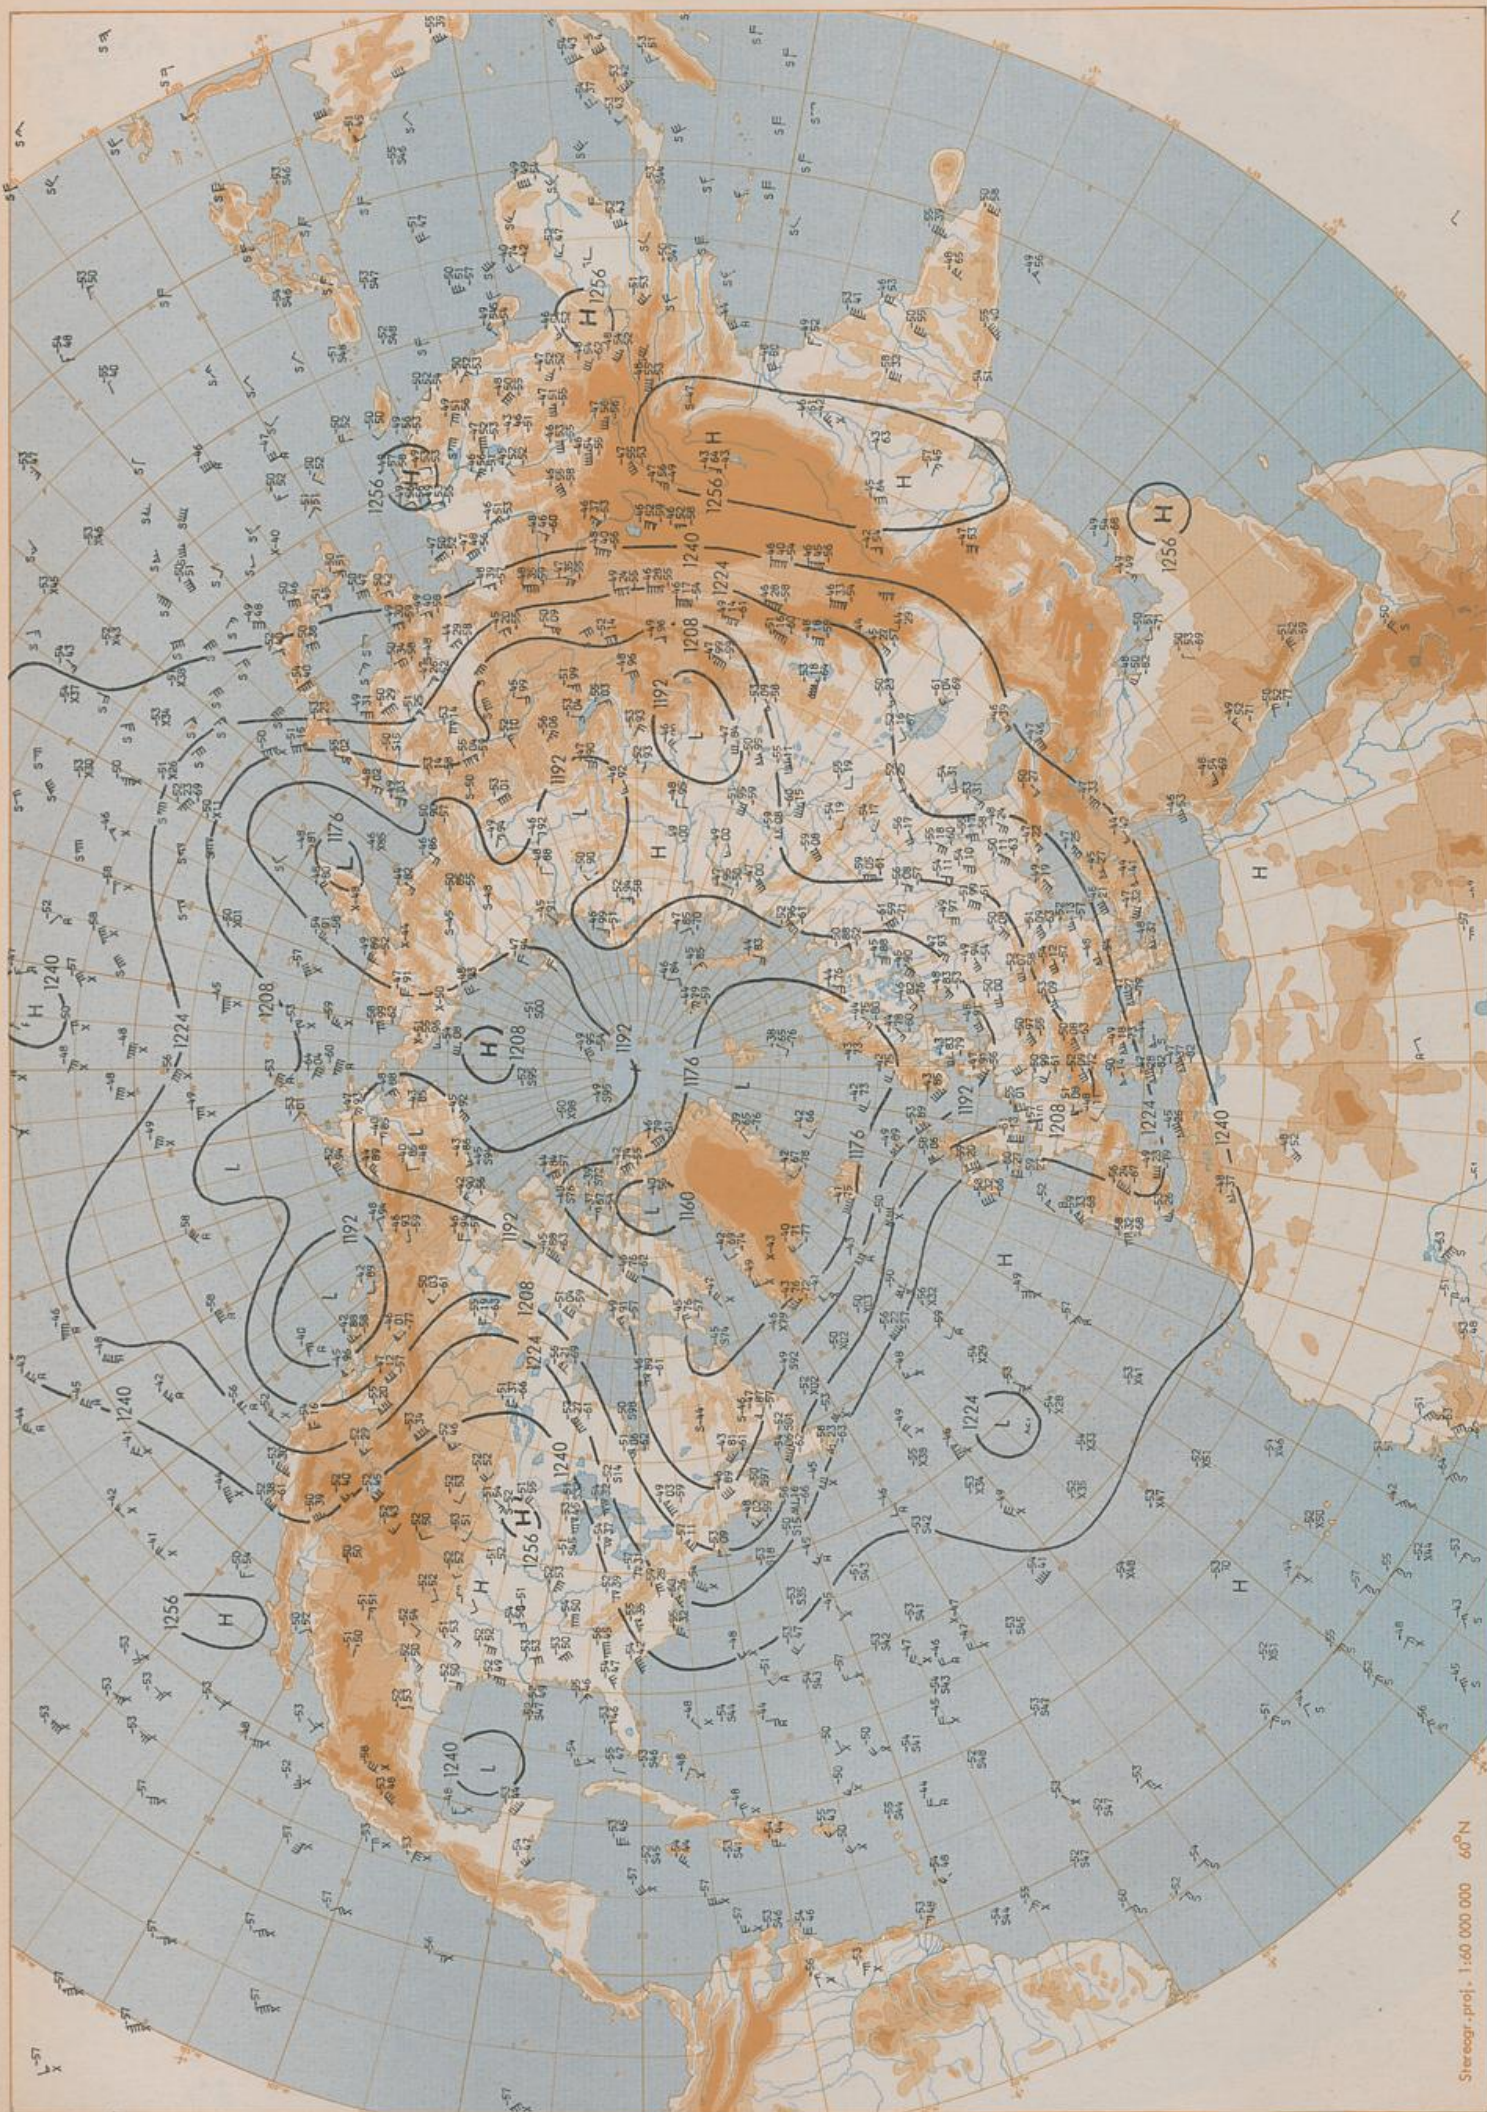

Surface chart 00 UTC

Stereogr.-Proj. 1:60 000 000 60°N

500 hPa 00 UTC

200 hPa 00 UTC

31.07.1987

Stereogr. proj. 1:30 000 000 in 60°N

850 hPa 00 UTC

700 hPa 00 UTC