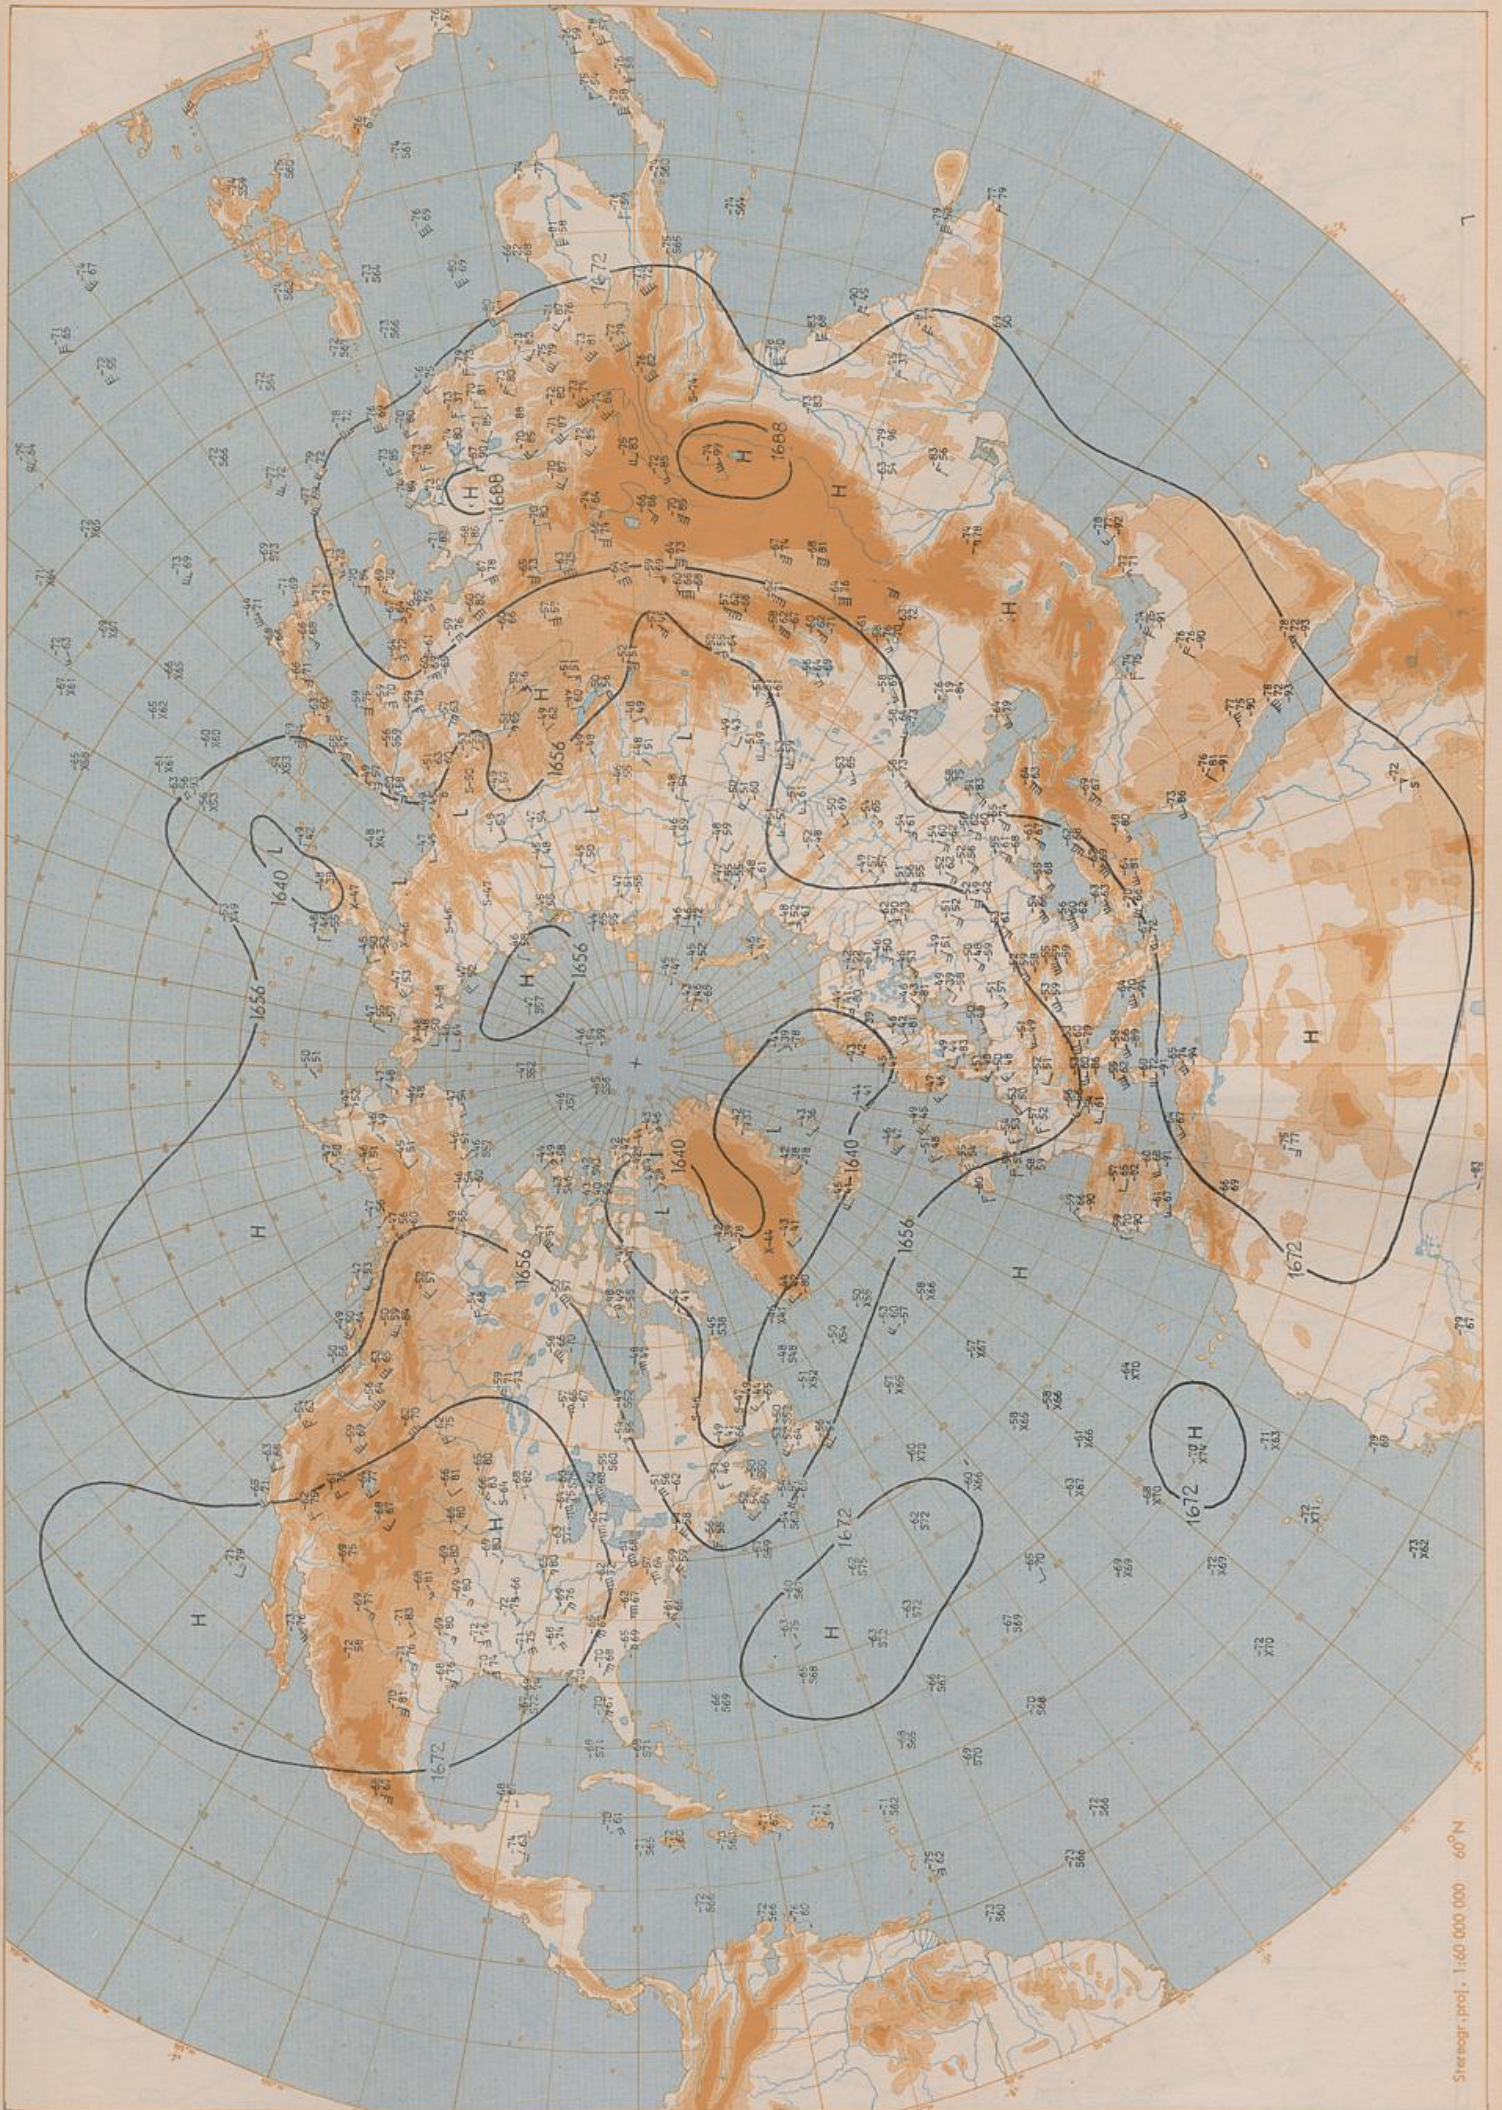

Surface chart 00 UTC

Stereogr.-Proj. 1:60 000 000 60°N

500 hPa 00 UTC

200 hPa 00 UTC

31.07.1987

Stereogr. proj. 1:30 000 000 in 60°N

850 hPa 00 UTC

700 hPa 00 UTC