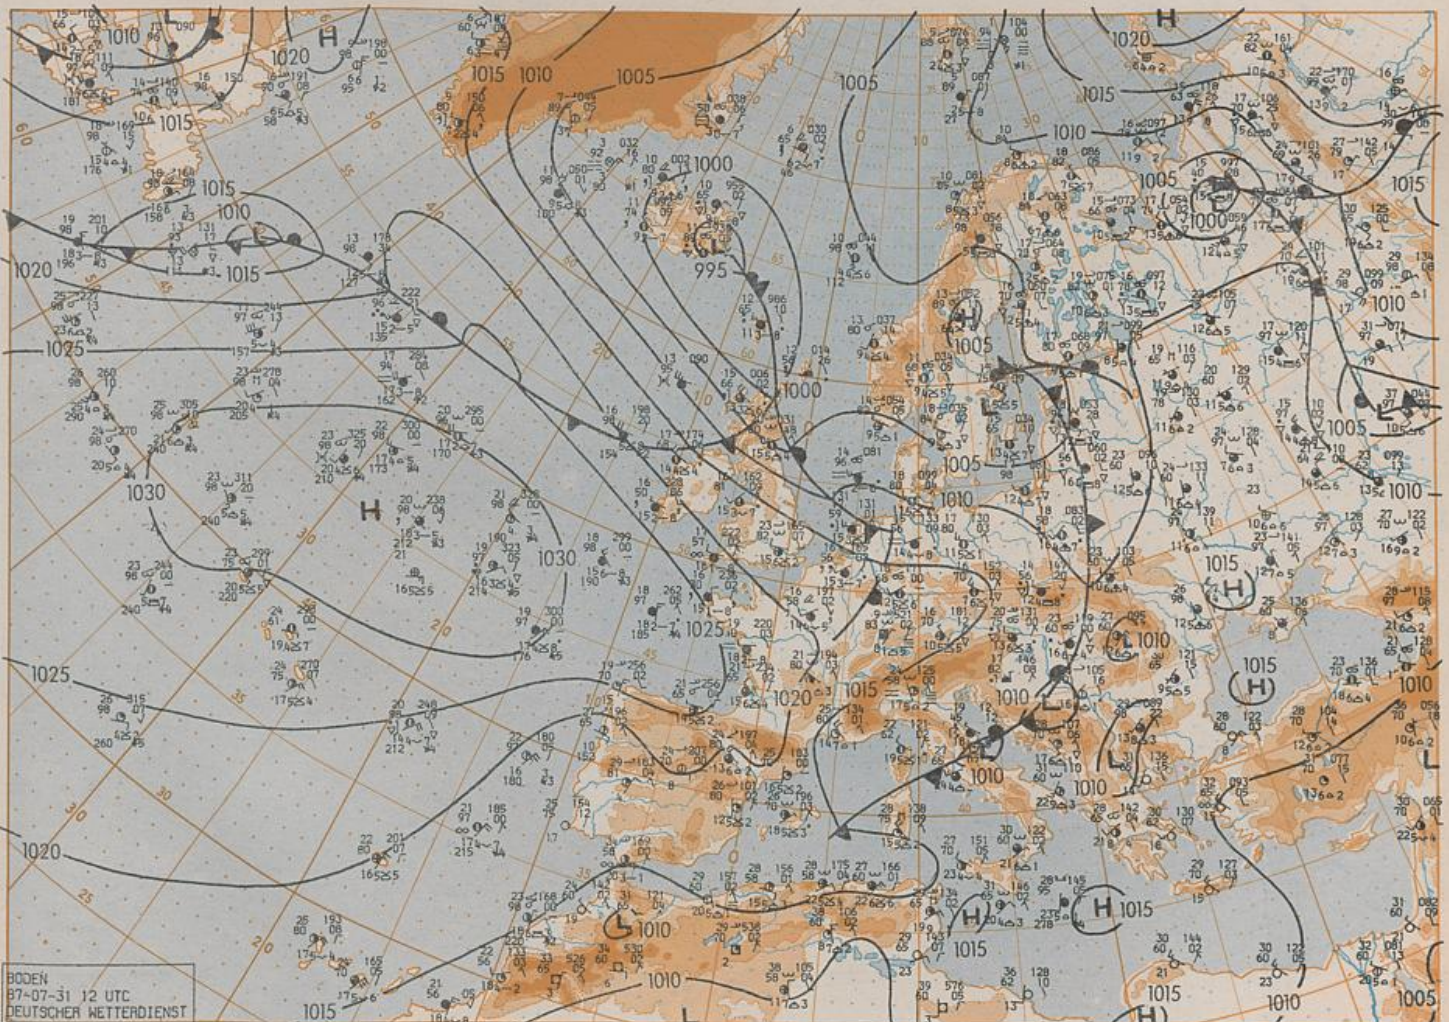

Surface chart 00 UTC

Stereogr.-Proj. 1:60 000 000 60°N

500 hPa 00 UTC

200 hPa 00 UTC

31.07.1987

Stereogr. proj. 1:30 000 000 in 60°N

850 hPa 00 UTC

700 hPa 00 UTC