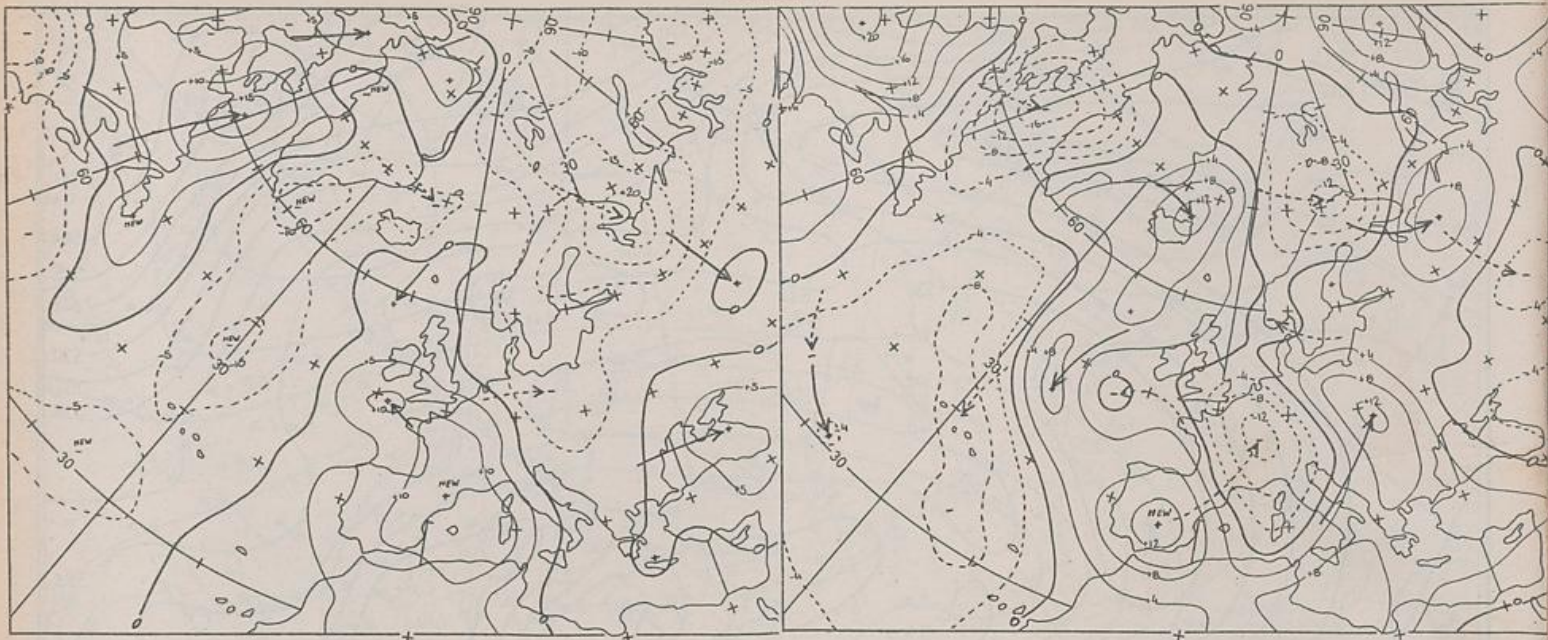

700 hPa 00 UTC

Stereogr. proj. 1:30 000 000 in 60°N

500/1000 hPa 00 UTC

300 hPa 00 UTC

Stereogr. proj. 1:60 000 000

24 hr surface pressure change 00 UTC

24 hr thickness change 00 UTC

Aerological Diagrams 00 GMT