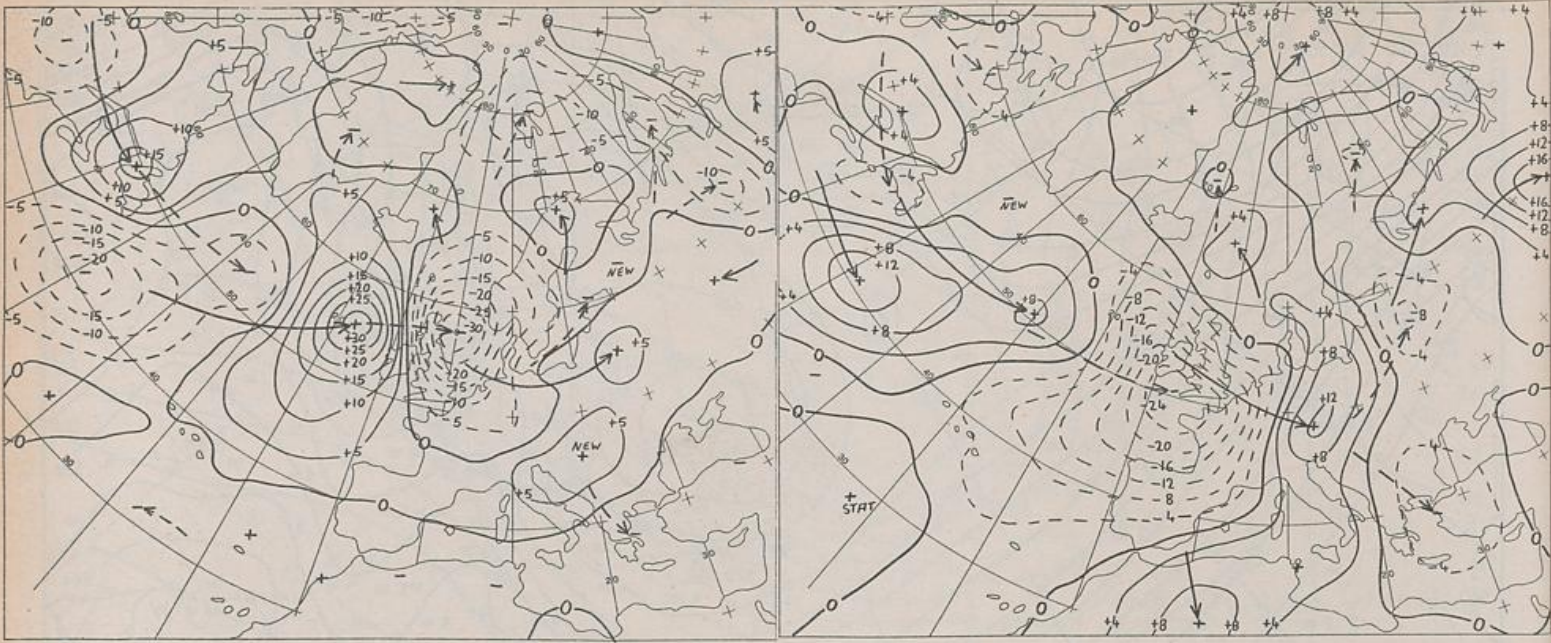

300 hPa 00 UTC

Stereogr.proj. 1:60 000 000

24 hr surface pressure change 00 UTC

24 hr thickness change 00 UTC