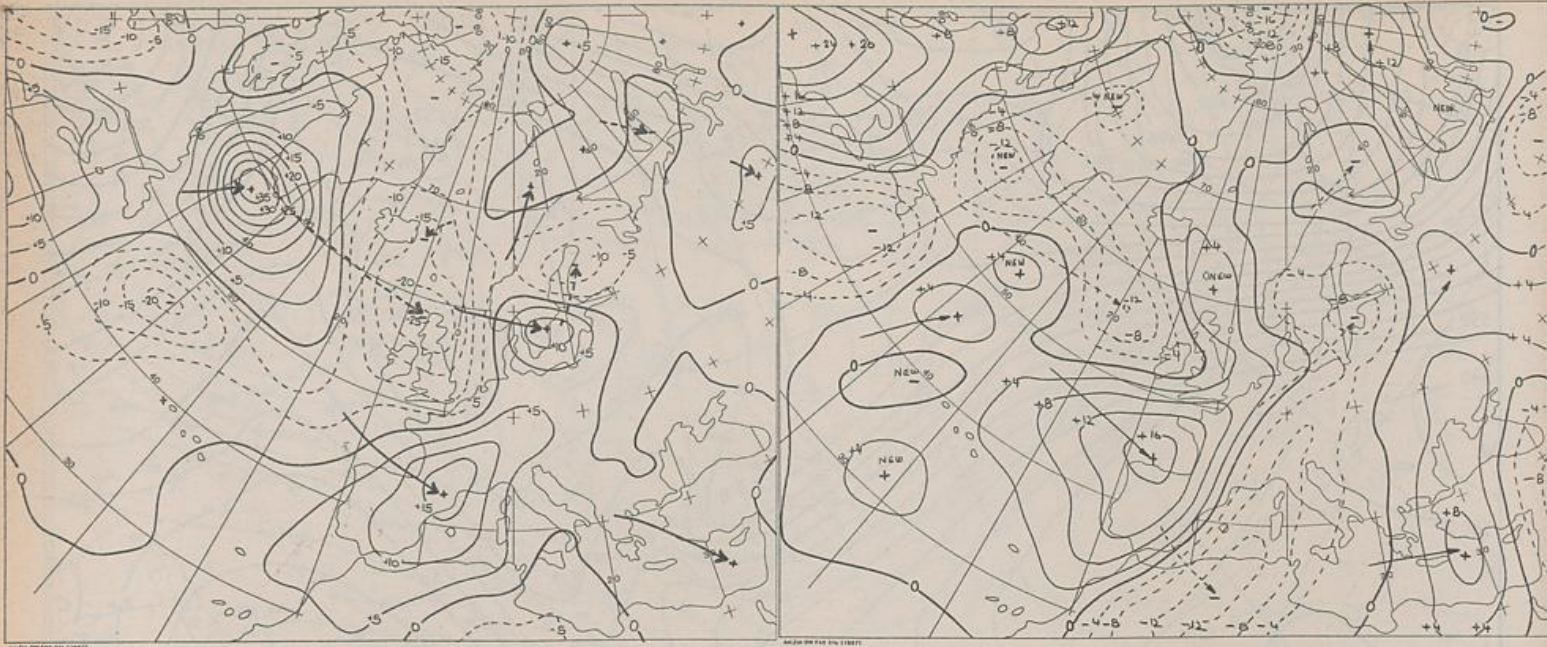

700 hPa 00 UTC

Stereogr. proj. 1:30 000 000 in 60°N

500/1000 hPa 00 UTC

300 hPa 00 UTC

Stereogr. proj. 1:60 000 000

24 hr surface pressure change 00 UTC

24 hr thickness change 00 UTC

Aerological Diagrams 00 GMT