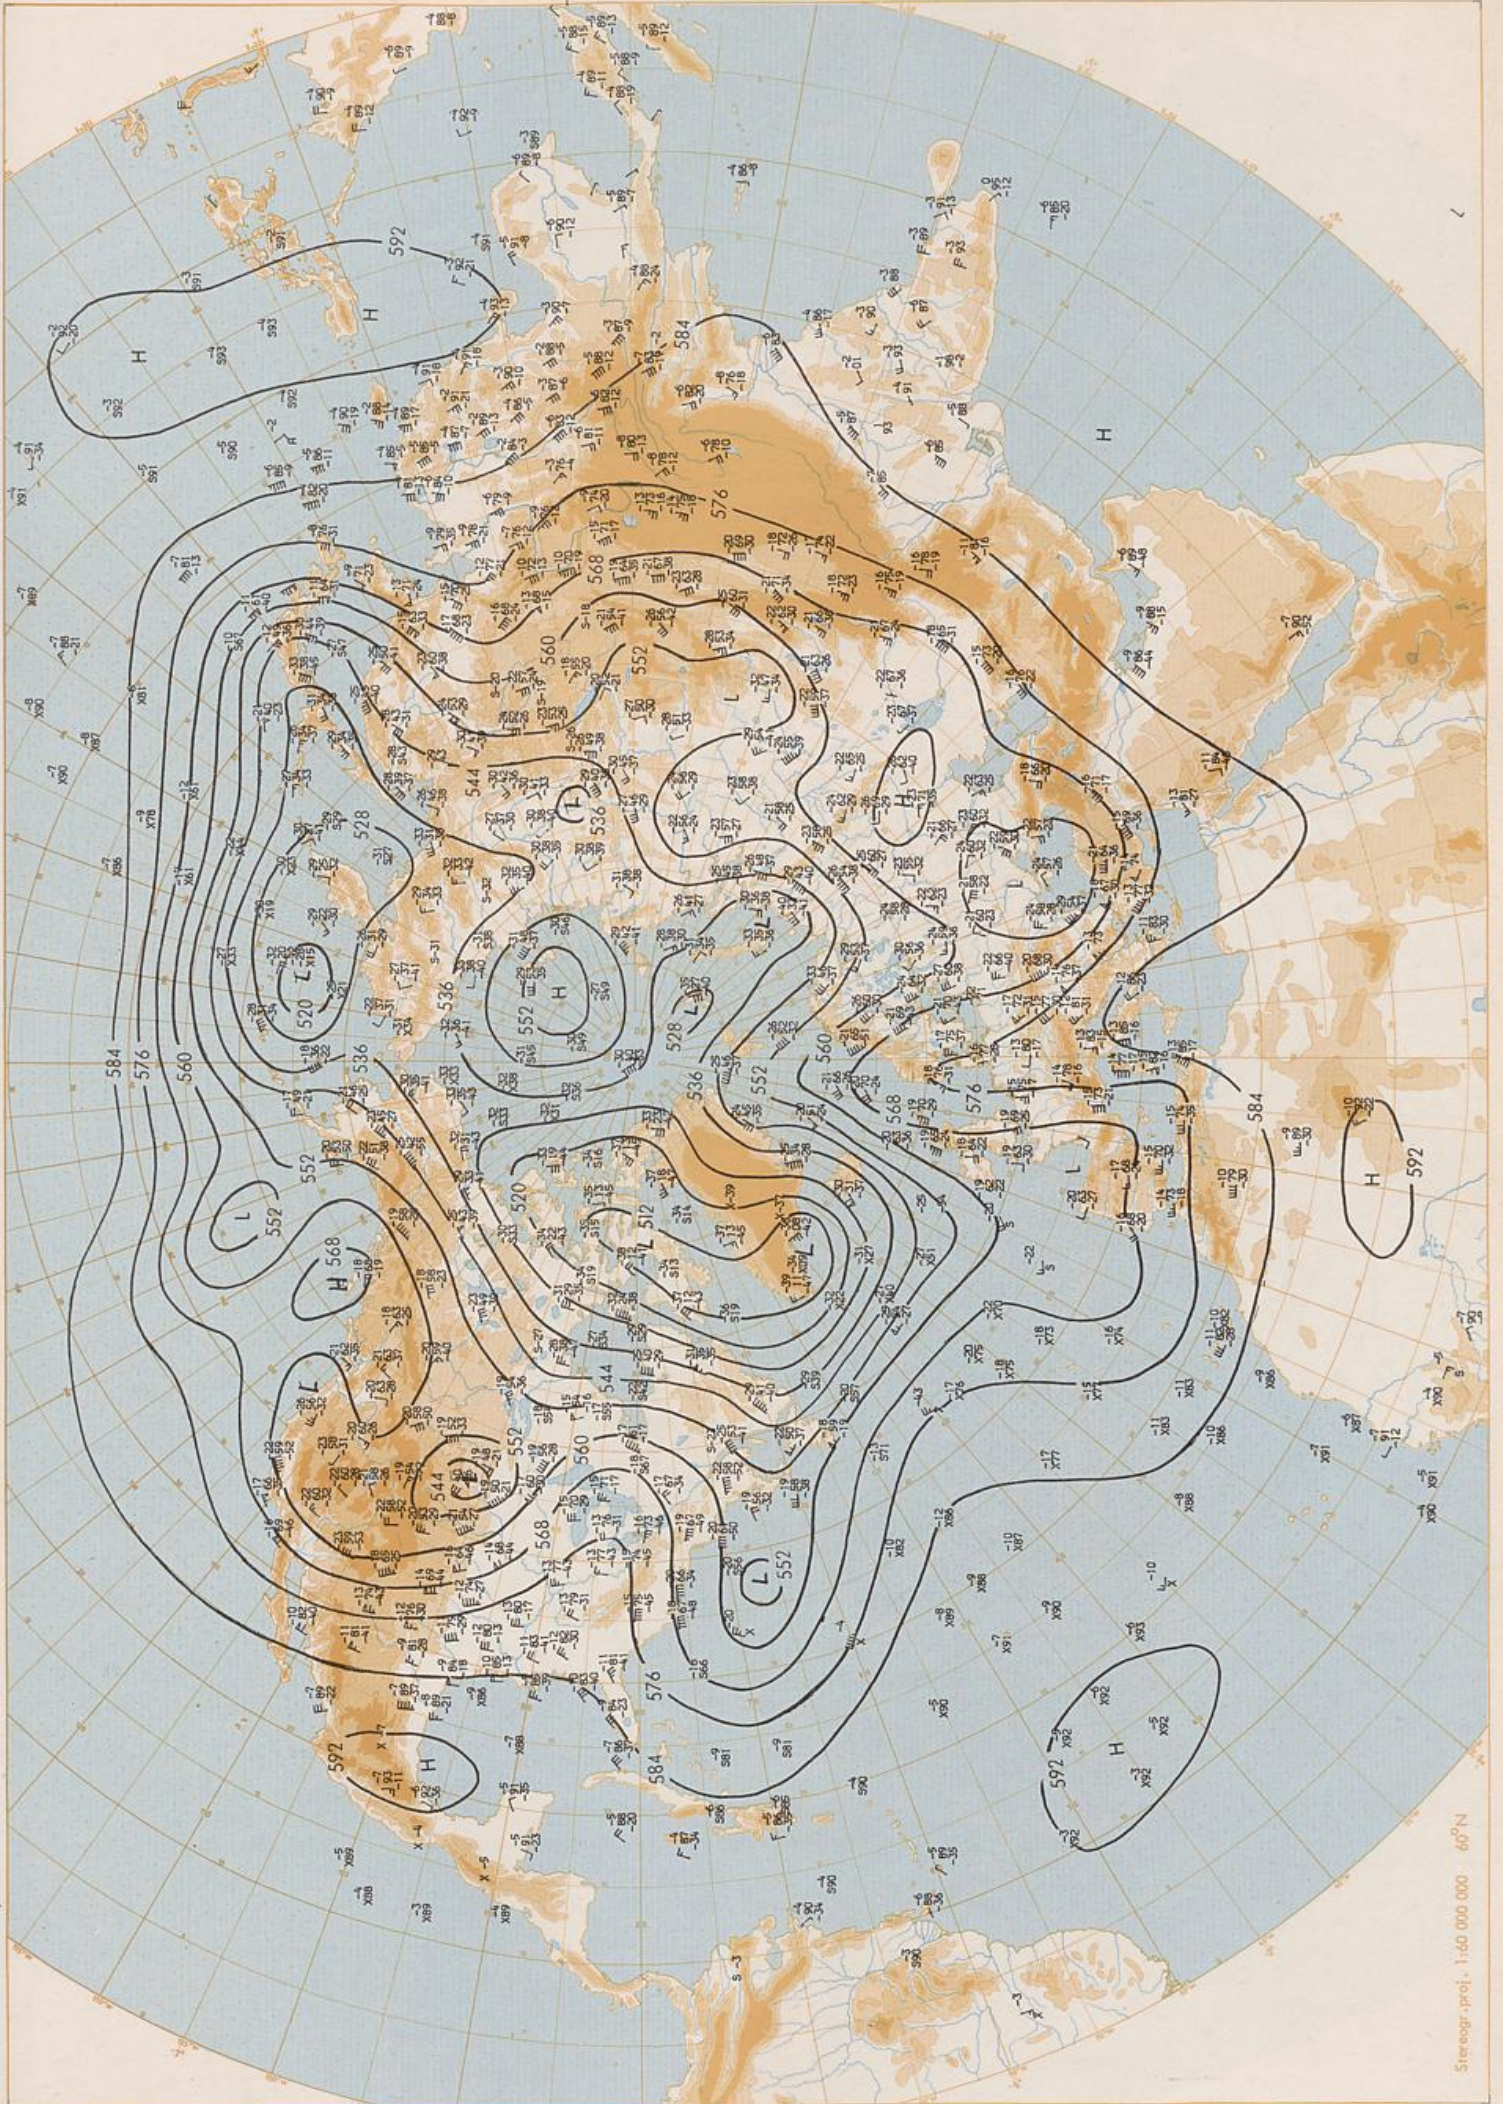

Surface chart 00 UTC

500 hPa 00 UTC