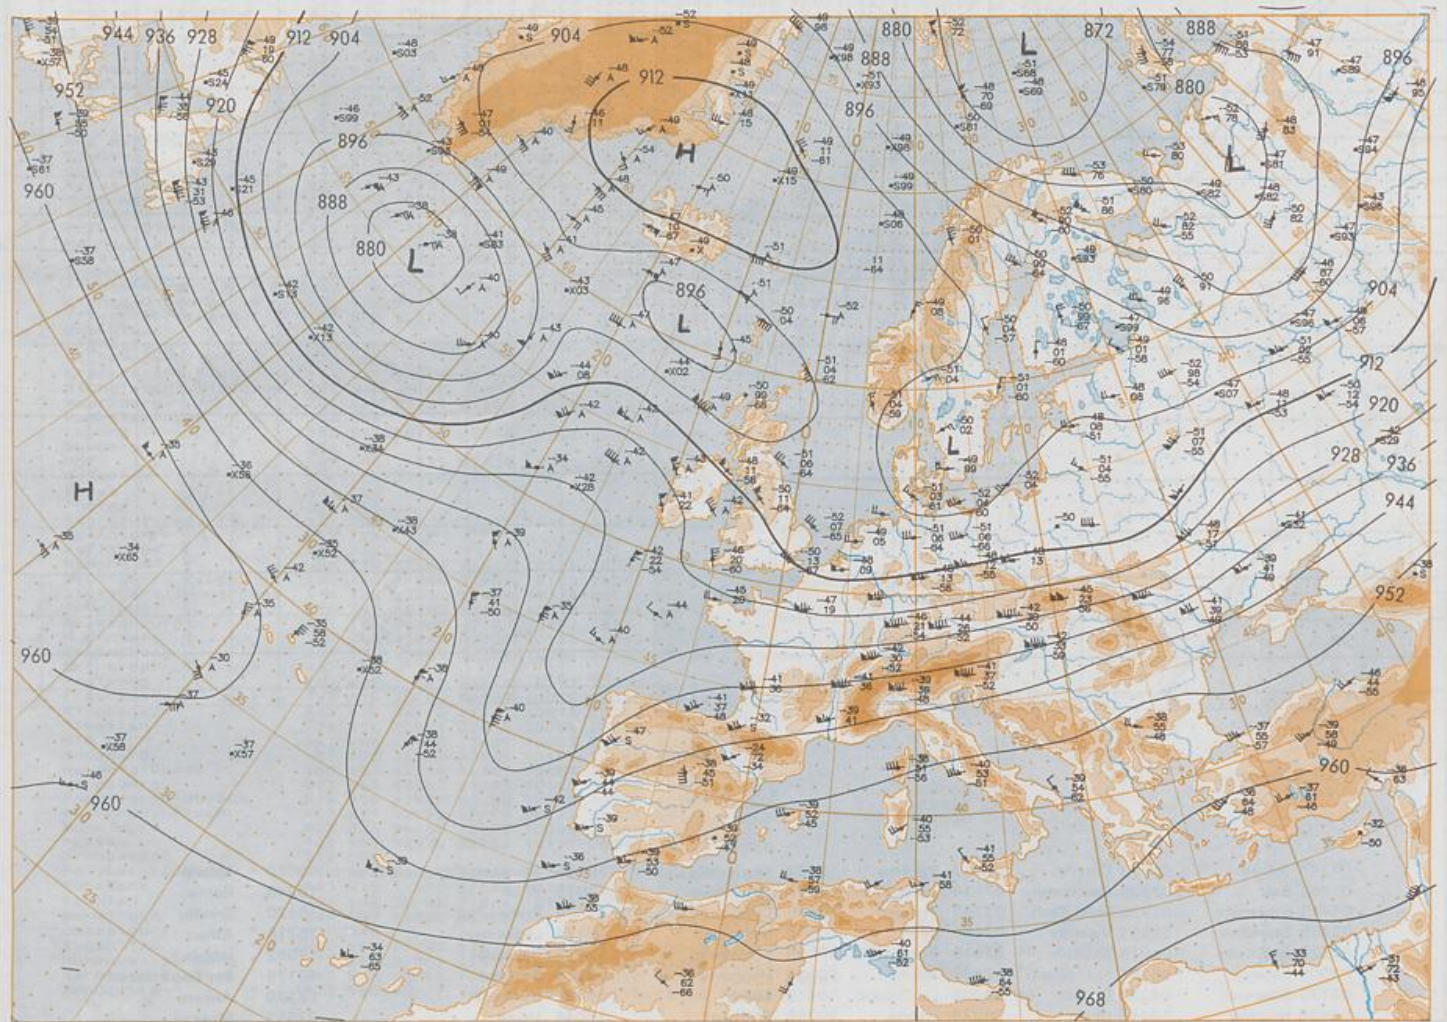

BODEN  
17-09-93 00 UTC

Stereogr. proj.: 1:30 000 000 60°N

Surface chart 00 UTC

Surface chart 12 UTC

B-DEN 17-09-93 12-UTC 1000 000 60°N

500 hPa 12 UTC

100 hPa 12 UTC

17.09.1993

Stereogr. proj. 1:30 000 000 in 60°N

850 hPa 12 UTC

700 hPa 12 UTC

BODENNETZ

Stereogr. proj. 1:30.000.000 in 60°N

500/1000 hPa 12 UTC

300 hPa 12 UTC

Aerological  
Diagrams  
12 UTC