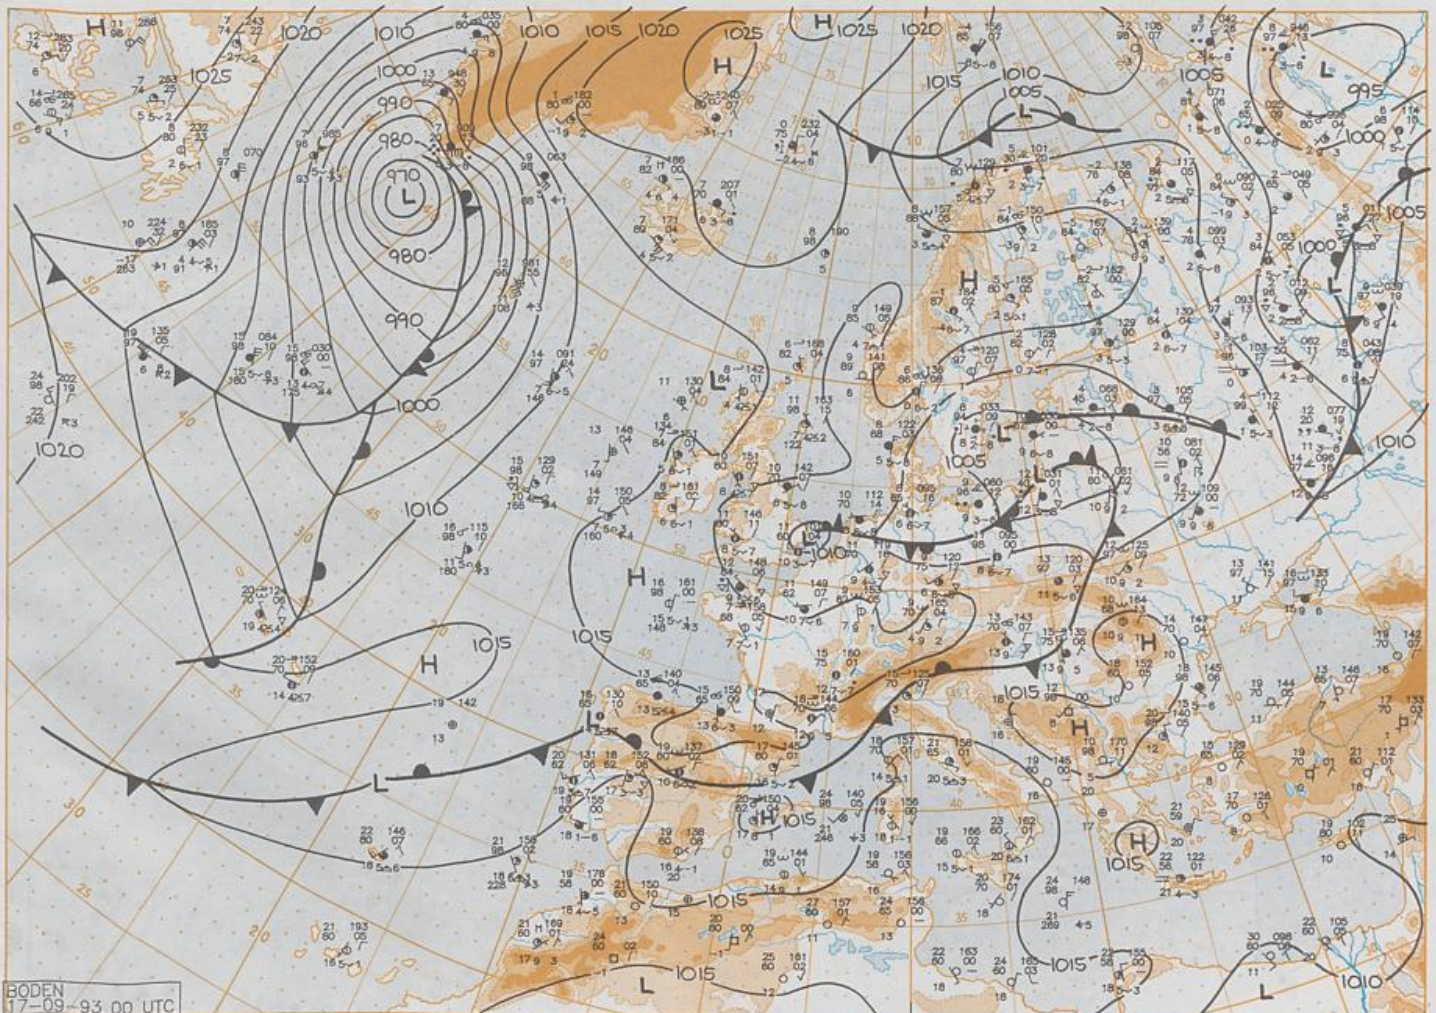

BODEN  
17-09-93 00 UTC

Stereogr. proj.: 1:30 000 000 60°N

Surface chart 00 UTC

Surface chart 12 UTC

B-DEN 17-09-93 12-UTC 1000 000 60°N

500 hPa 12 UTC

100 hPa 12 UTC

17.09.1993