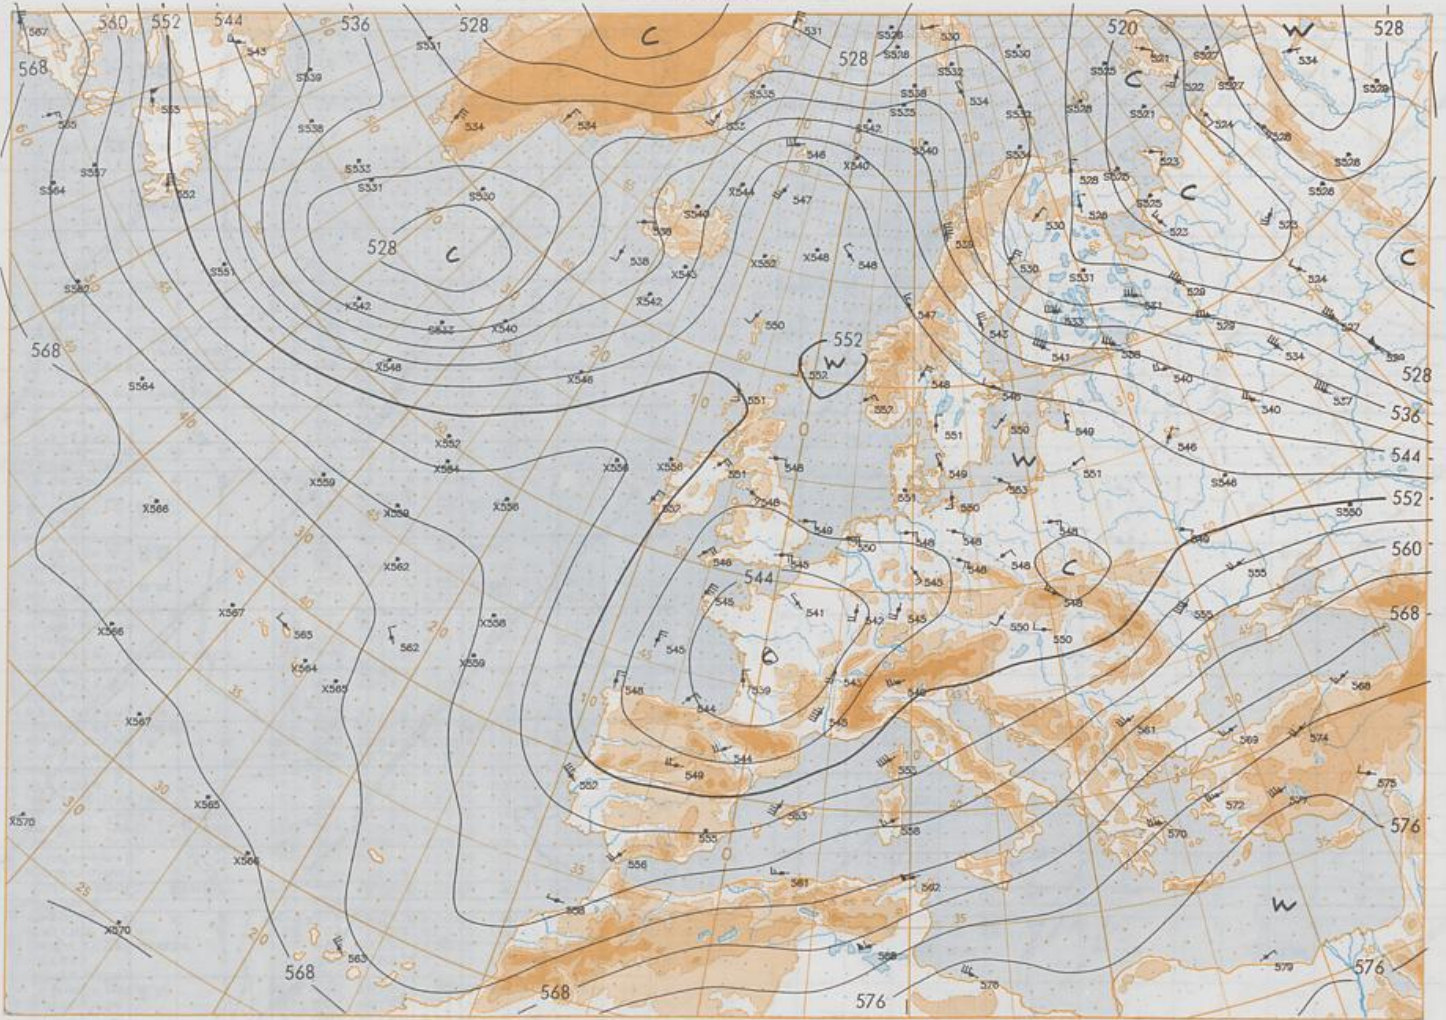

BODEN
27-09-93 00 UTC

Stereogr. proj. 1:30 000 000 60°N

Surface chart 00 UTC

BODEN
27-09-93 14:21 UTC 1000 0000 60°N

500 hPa 12 UTC

200 hPa 12 UTC

100 hPa 12 UTC

Scale: 1:140 000 000

27.09.1993

Stereogr. proj., 1:30 000 000 in 60°N

850 hPa 12 UTC

700 hPa 12 UTC

Stereogr. proj. 1:30 000 000 in 60°N

500/1000 hPa 12 UTC

300 hPa 12 UTC

Aerological
Diagrams
12 UTC