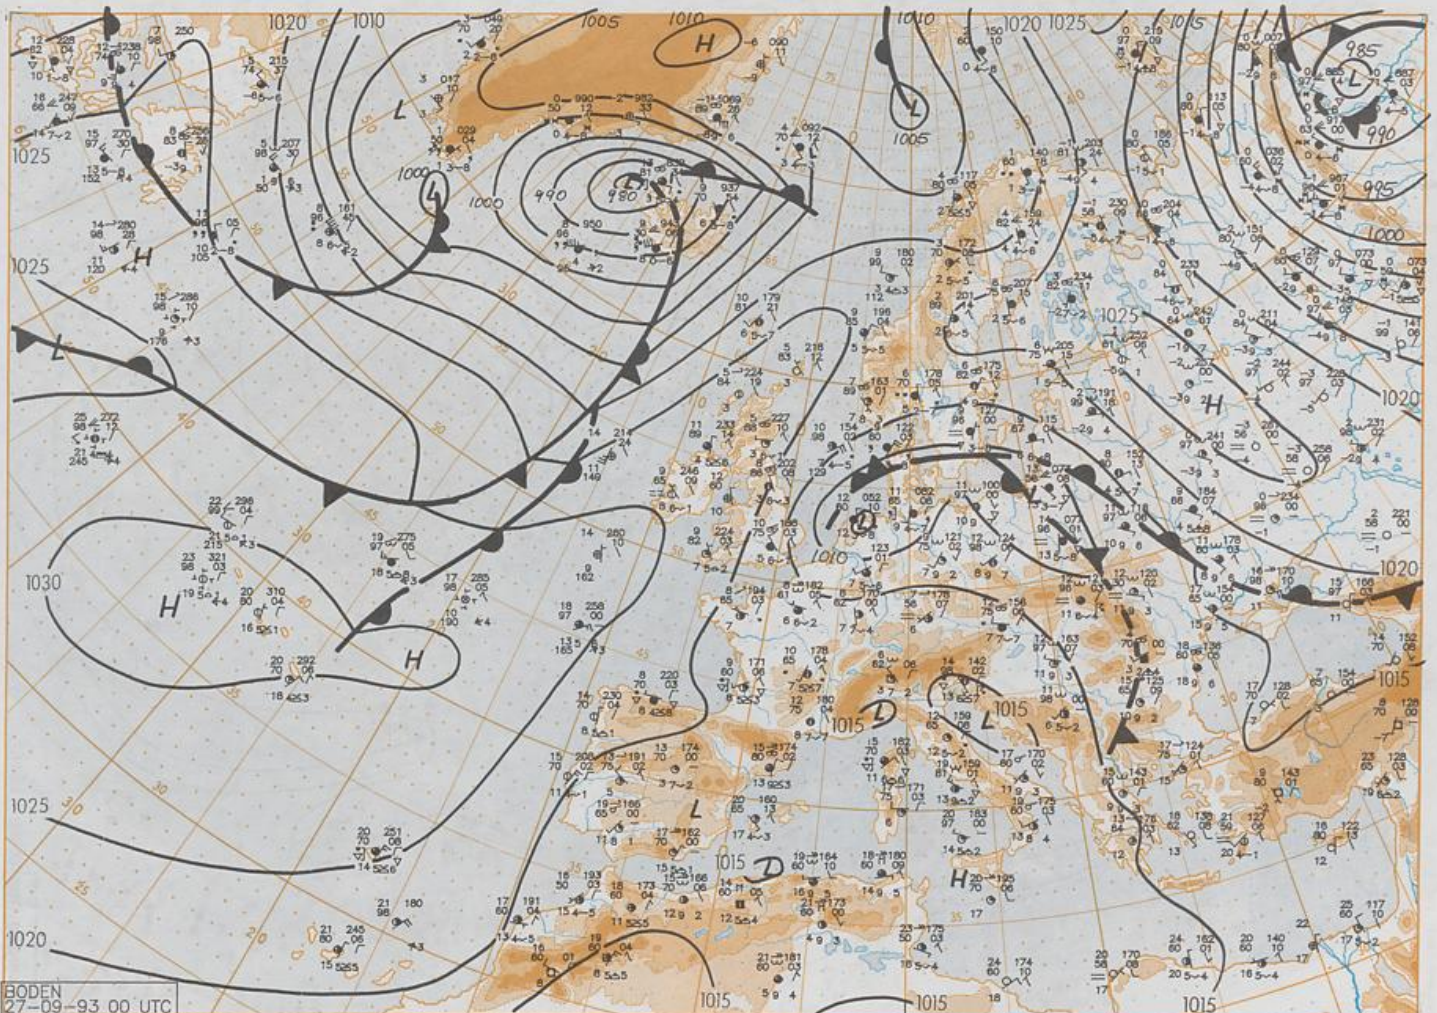

BODEN
27-09-93 00 UTC

Stereogr. proj. 1:30 000 000 60°N

Surface chart 00 UTC

BODEN
27-09-93 14:21 UTC 1000 0000 60°N

500 hPa 12 UTC

200 hPa 12 UTC

100 hPa 12 UTC

Scale: 1:140 000 000