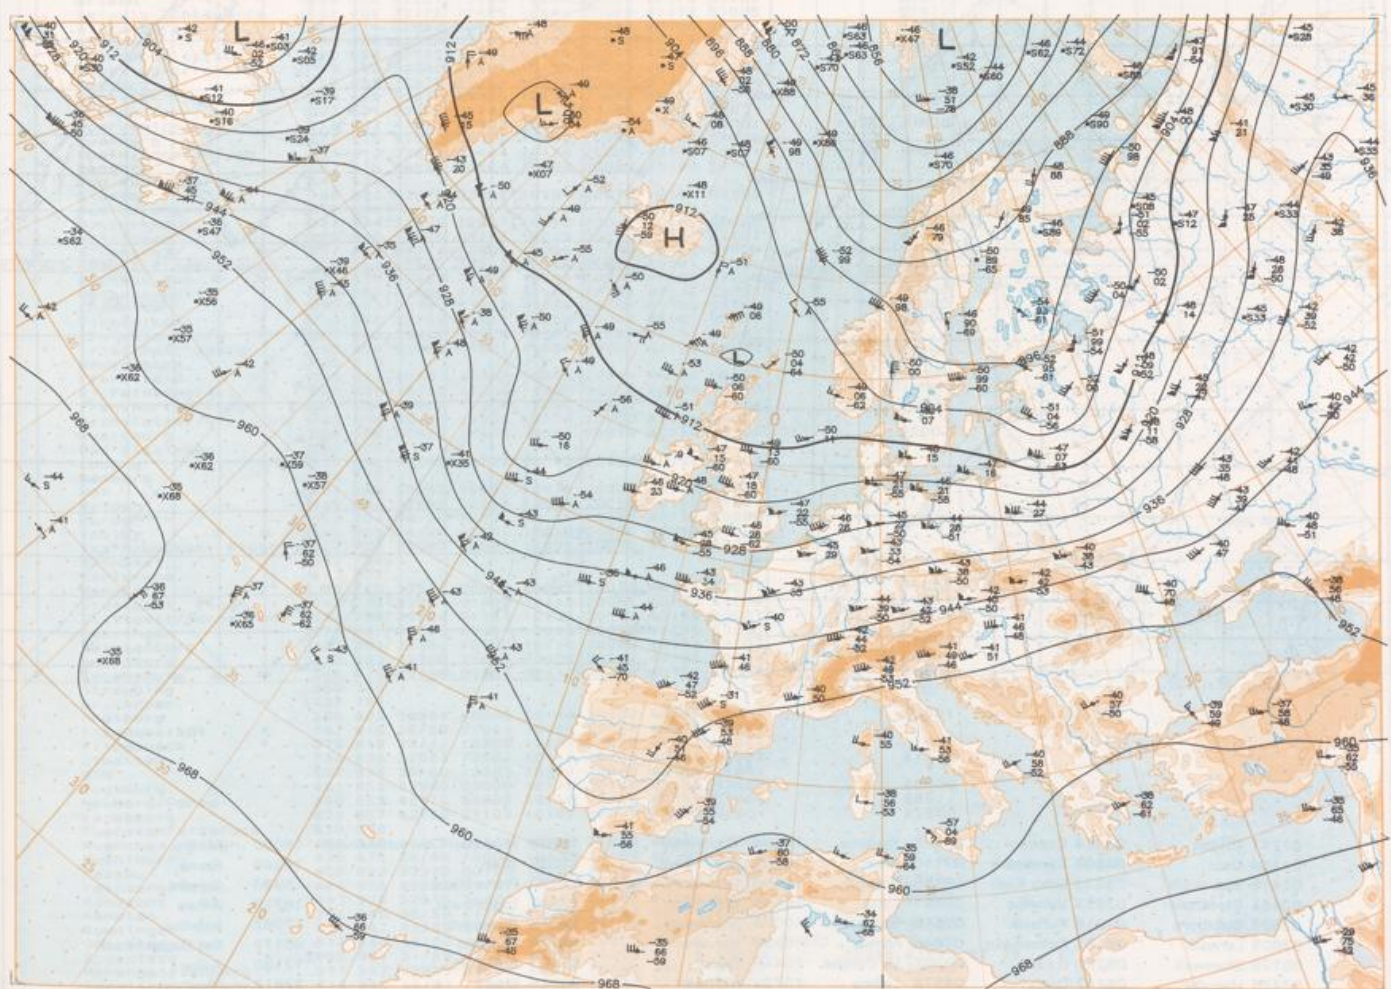

300 hPa 12 UTC