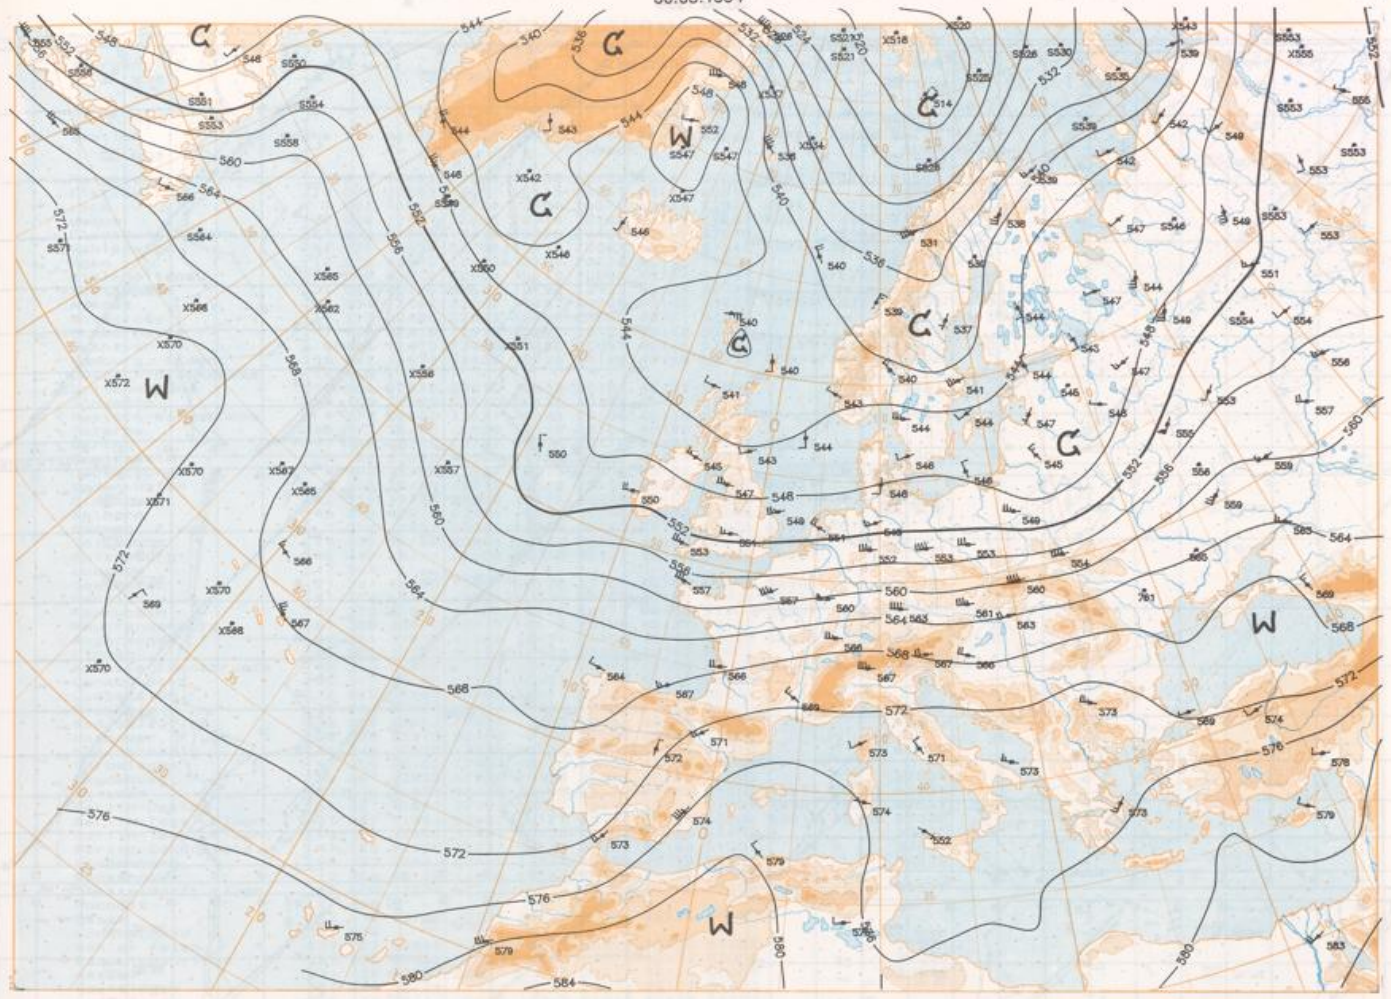

500/1000 hPa 12 UTC

Stereogr. proj. 1:30 000 000 in 60°N