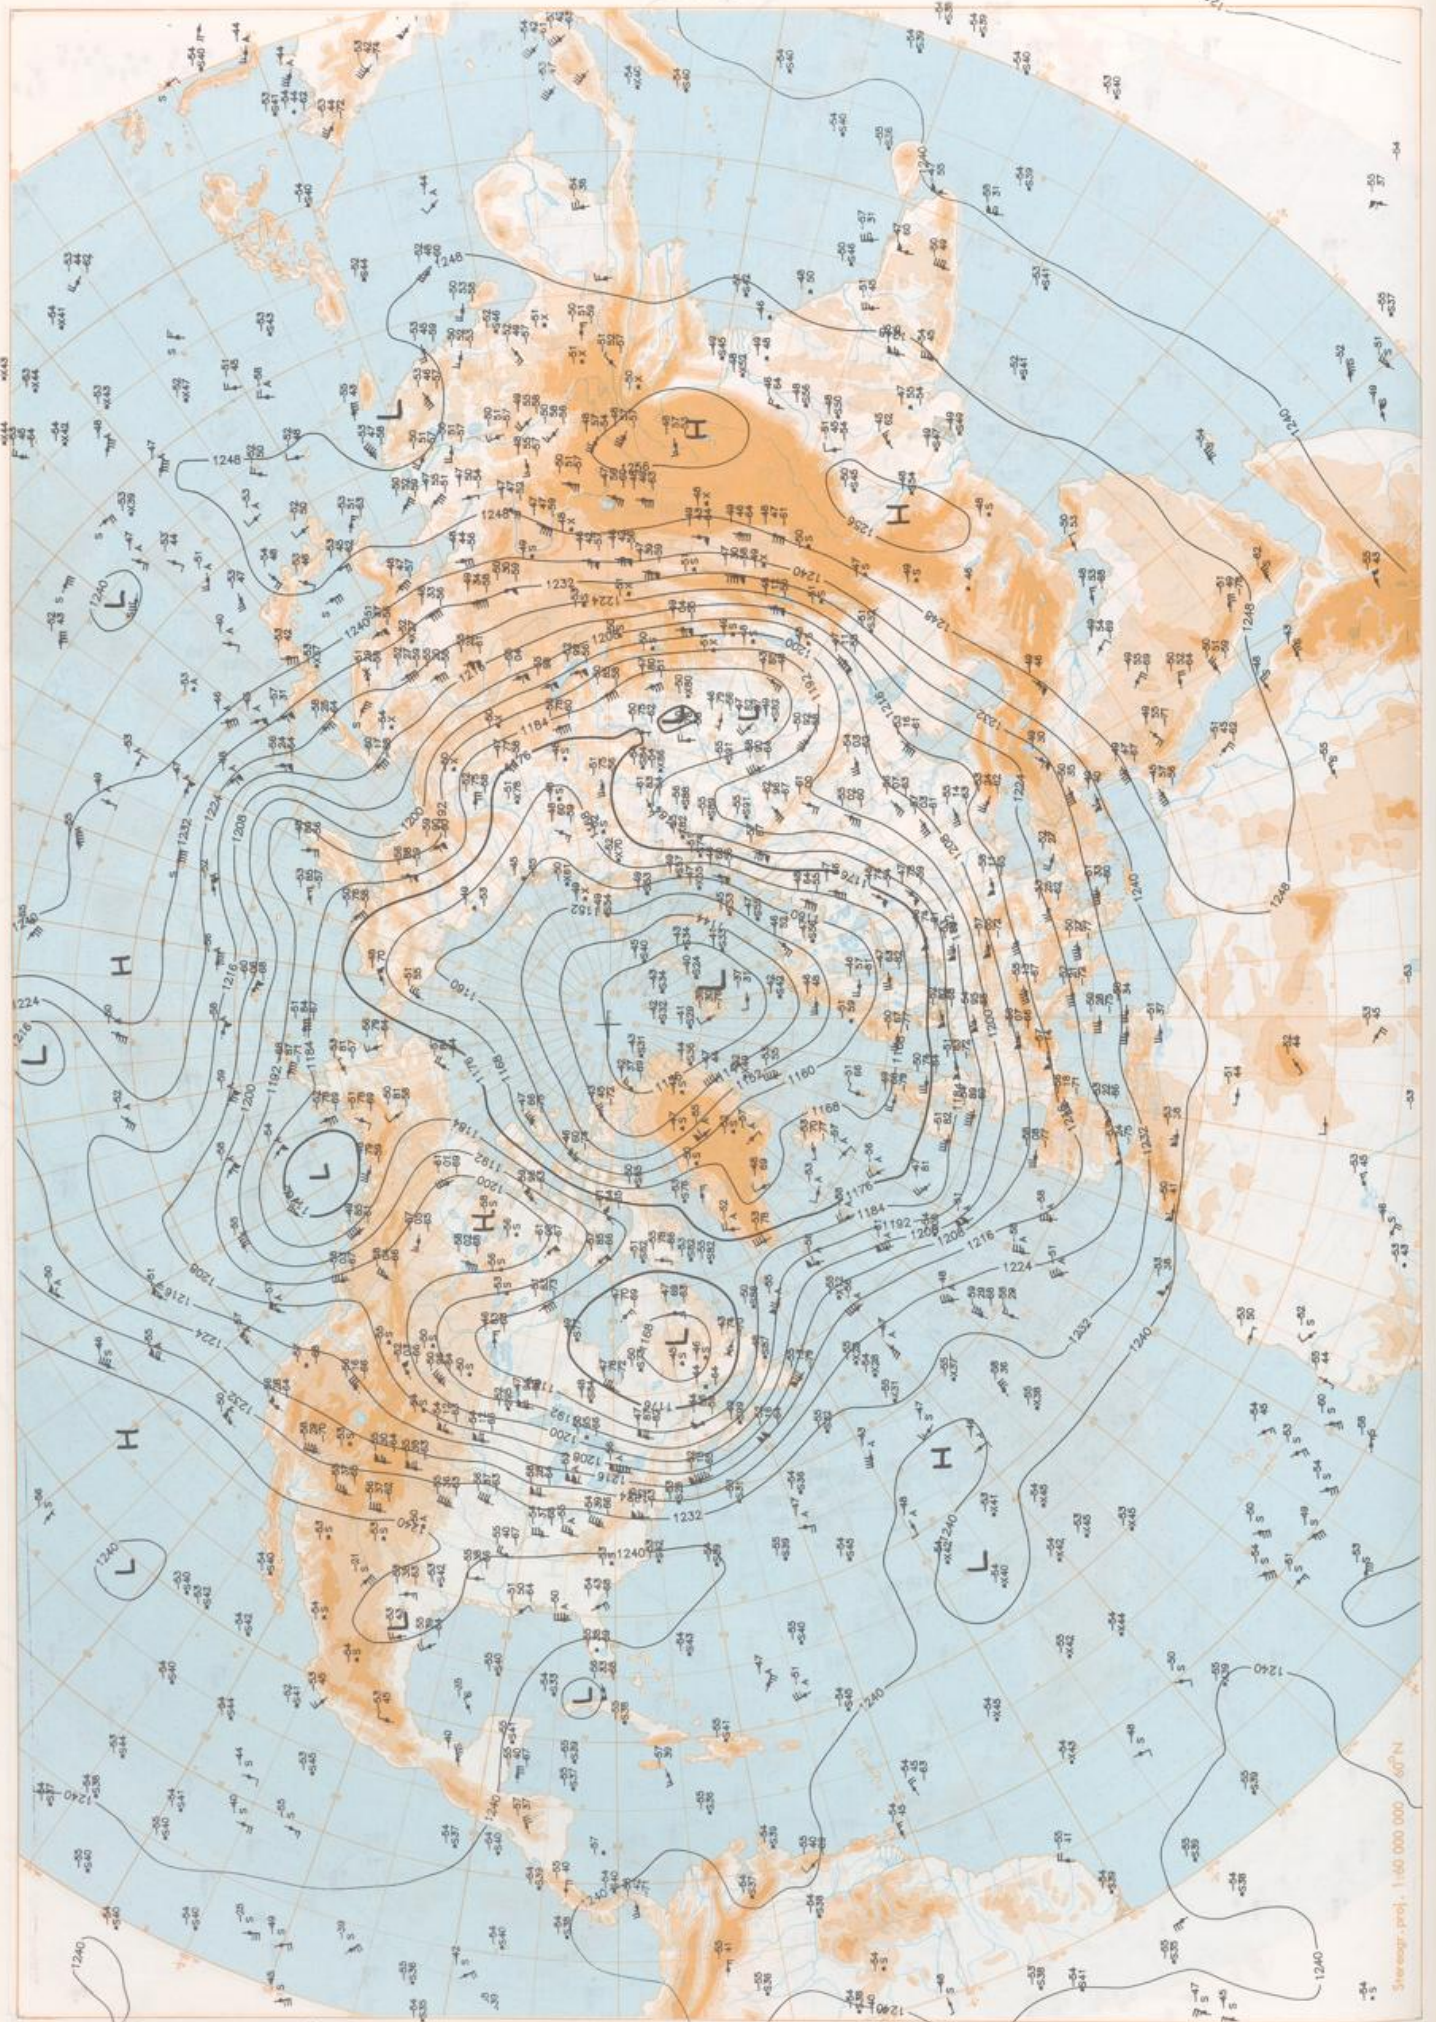

BODEN
30-08-94 00 UTC

Stereogr. proj.: 1:30 000 000 60°N

Surface chart 00 UTC

Surface chart 12 UTC

500 hPa 12 UTC

Stereogr. proj. 1:60 000 000 60°N

200 hPa 12 UTC

100 hPa 12 UTC