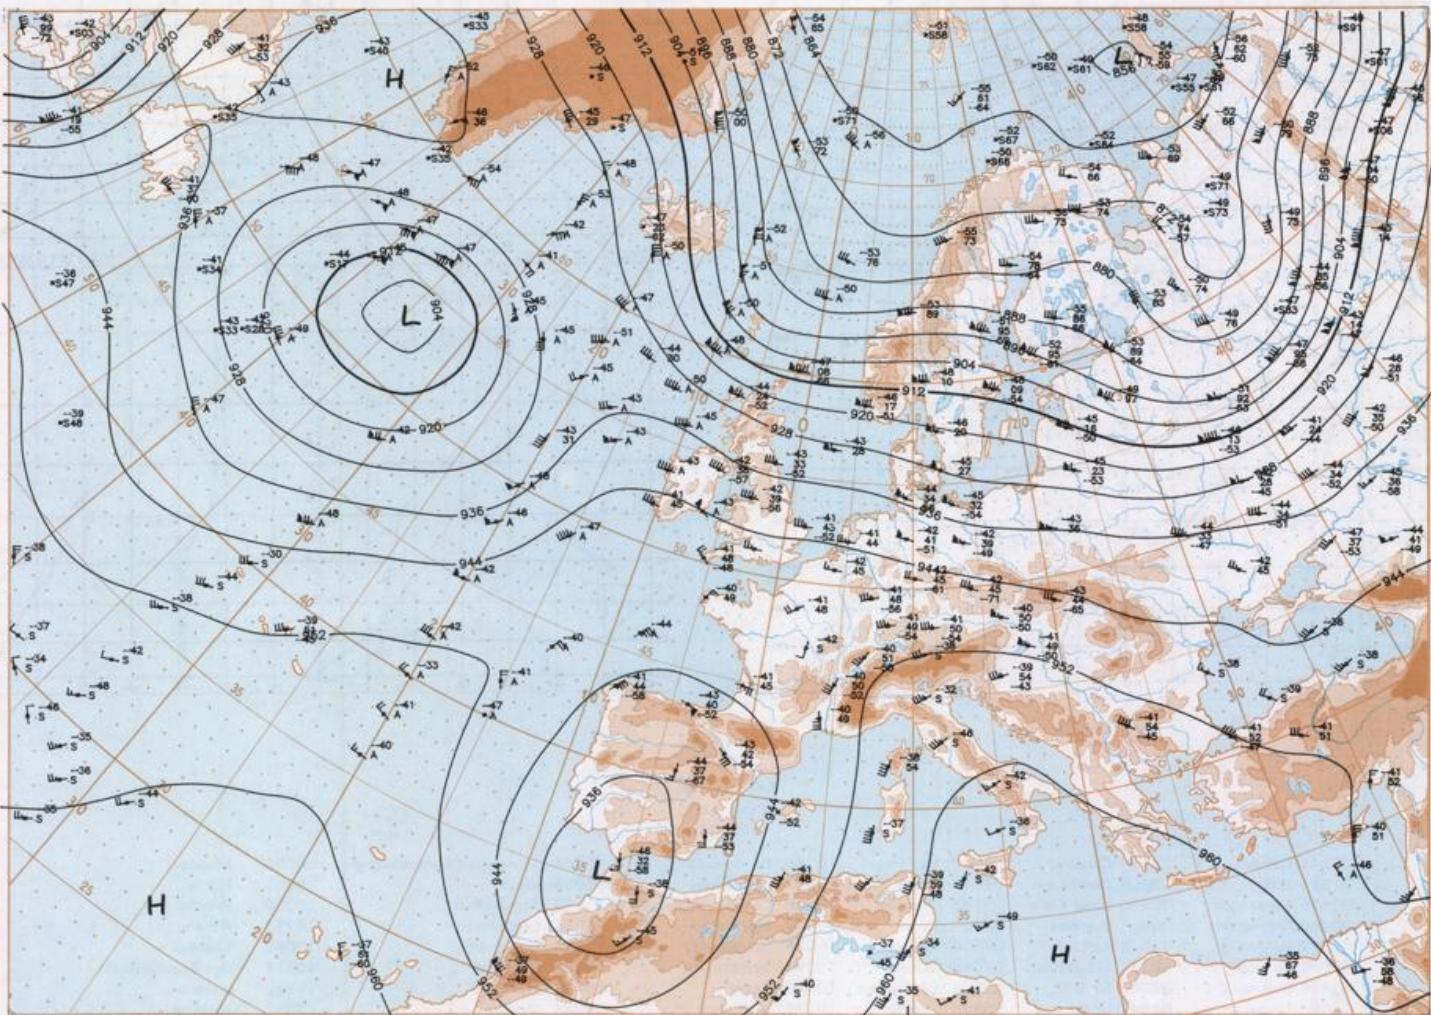

BODEN  
30-09-94 00 UTC

Stereogr. proj., 1:30 000 000 60°N

Surface chart 00 UTC

Surface chart 12 UTC

BODEN 30-09-94-12 UTC 1:100 000 60°N

500 hPa 12 UTC

100 hPa 12 UTC

30.09.1994

Stereogr. proj. 1:30 000 000 in 60°N

850 hPa 12 UTC

700 hPa 12 UTC

30.09.1994

Stereogr. proj. 1:30 000 000 in 60°N

500/1000 hPa 12 UTC

300 hPa 12 UTC

Aerological  
Diagrams  
12 UTC