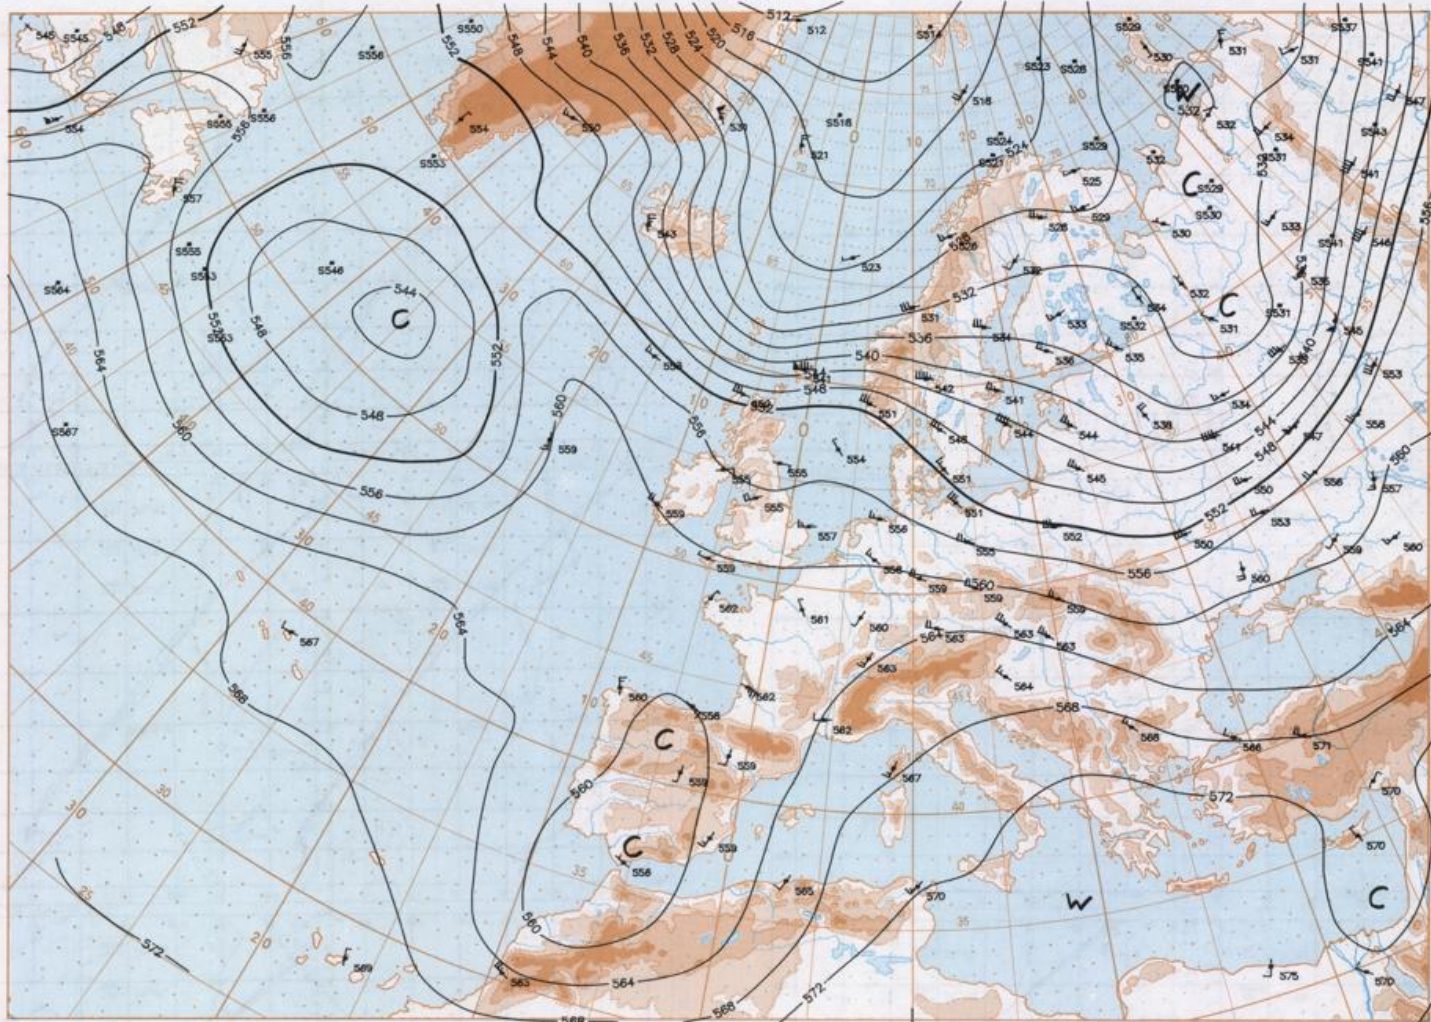

30.09.1994