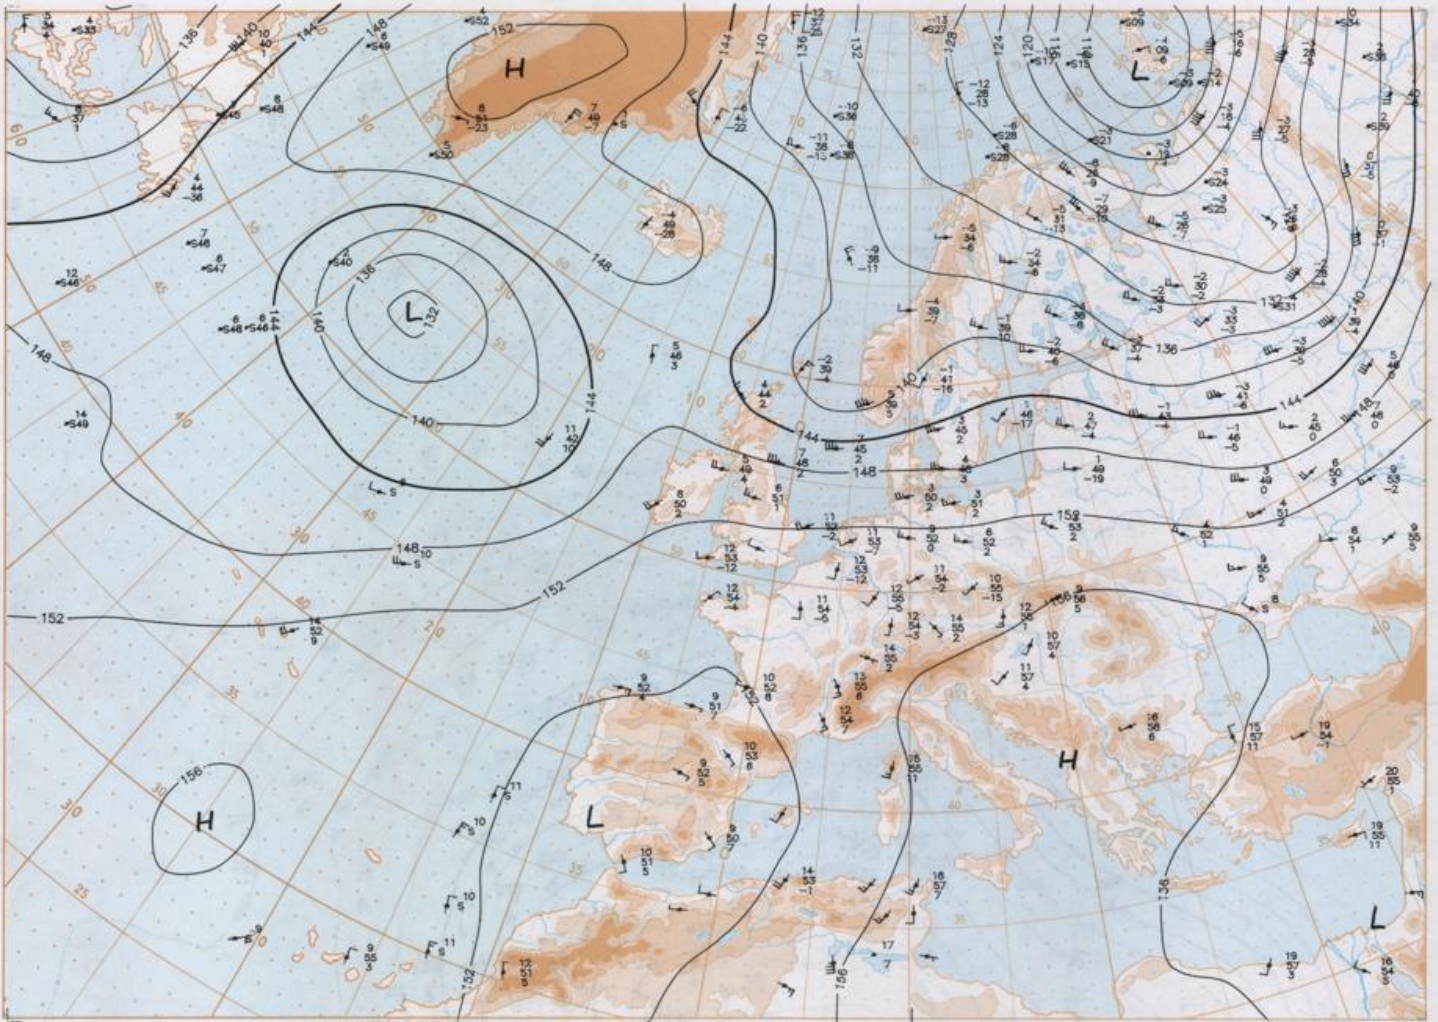

BODEN  
30-09-94 00 UTC

Stereogr. proj., 1:30 000 000 60°N

Surface chart 00 UTC

Surface chart 12 UTC

BODEN 30-09-94-12 UTC 1:100 000 60°N

500 hPa 12 UTC

100 hPa 12 UTC

30.09.1994

Stereogr. proj. 1:30 000 000 in 60°N

850 hPa 12 UTC

700 hPa 12 UTC

30.09.1994

Stereogr. proj. 1:30 000 000 in 60°N

500/1000 hPa 12 UTC

300 hPa 12 UTC

Aerological  
Diagrams  
12 UTC