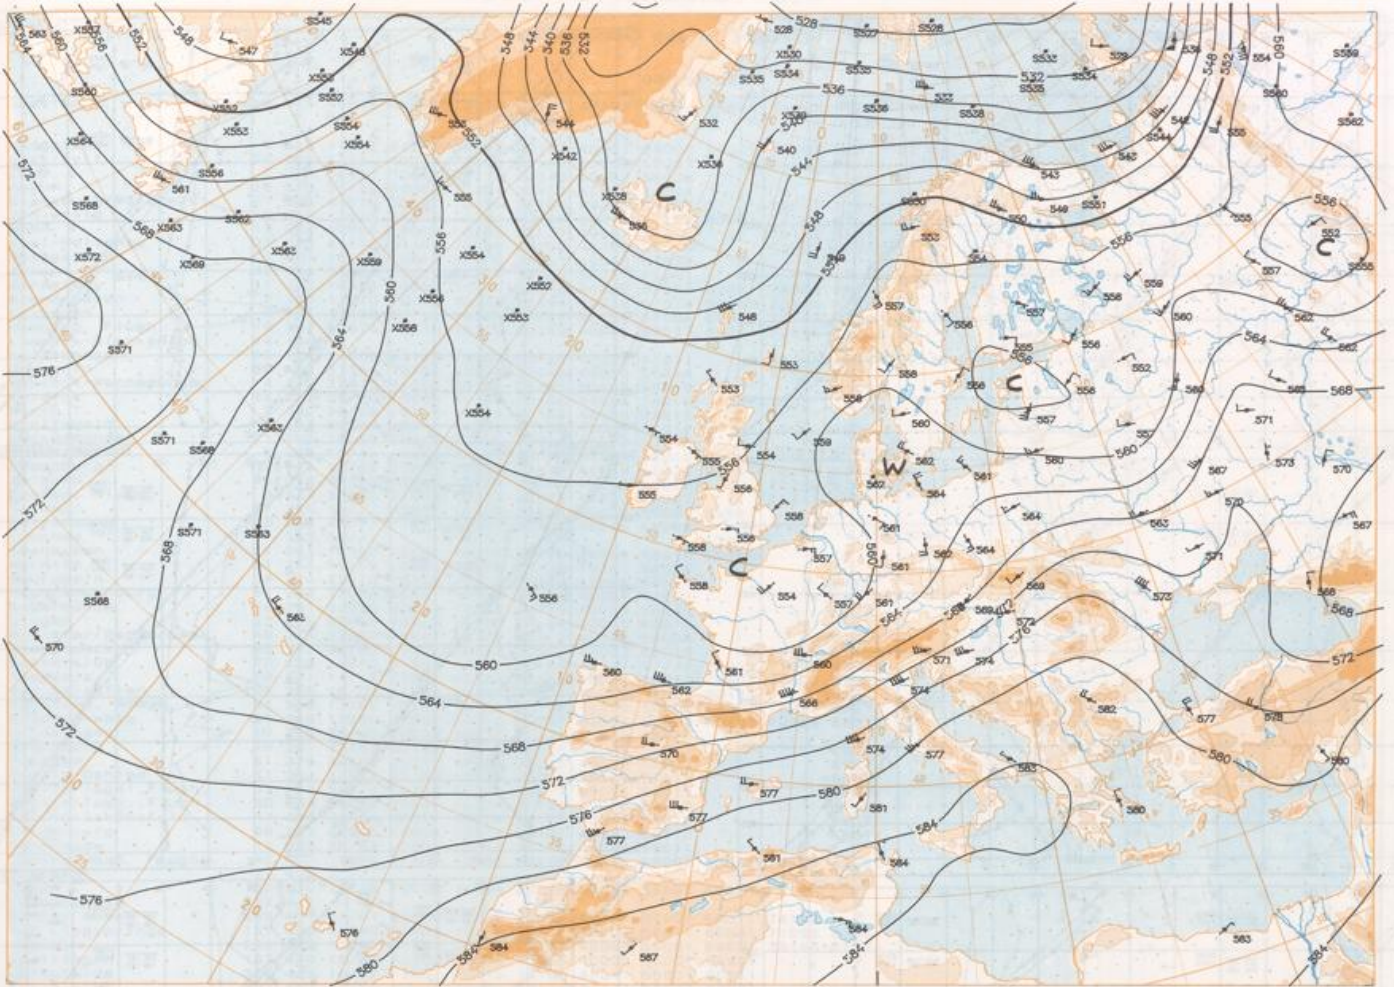

500/1000 hPa 12 UTC

Stereogr. proj., 1:30 000 000 in 50°N