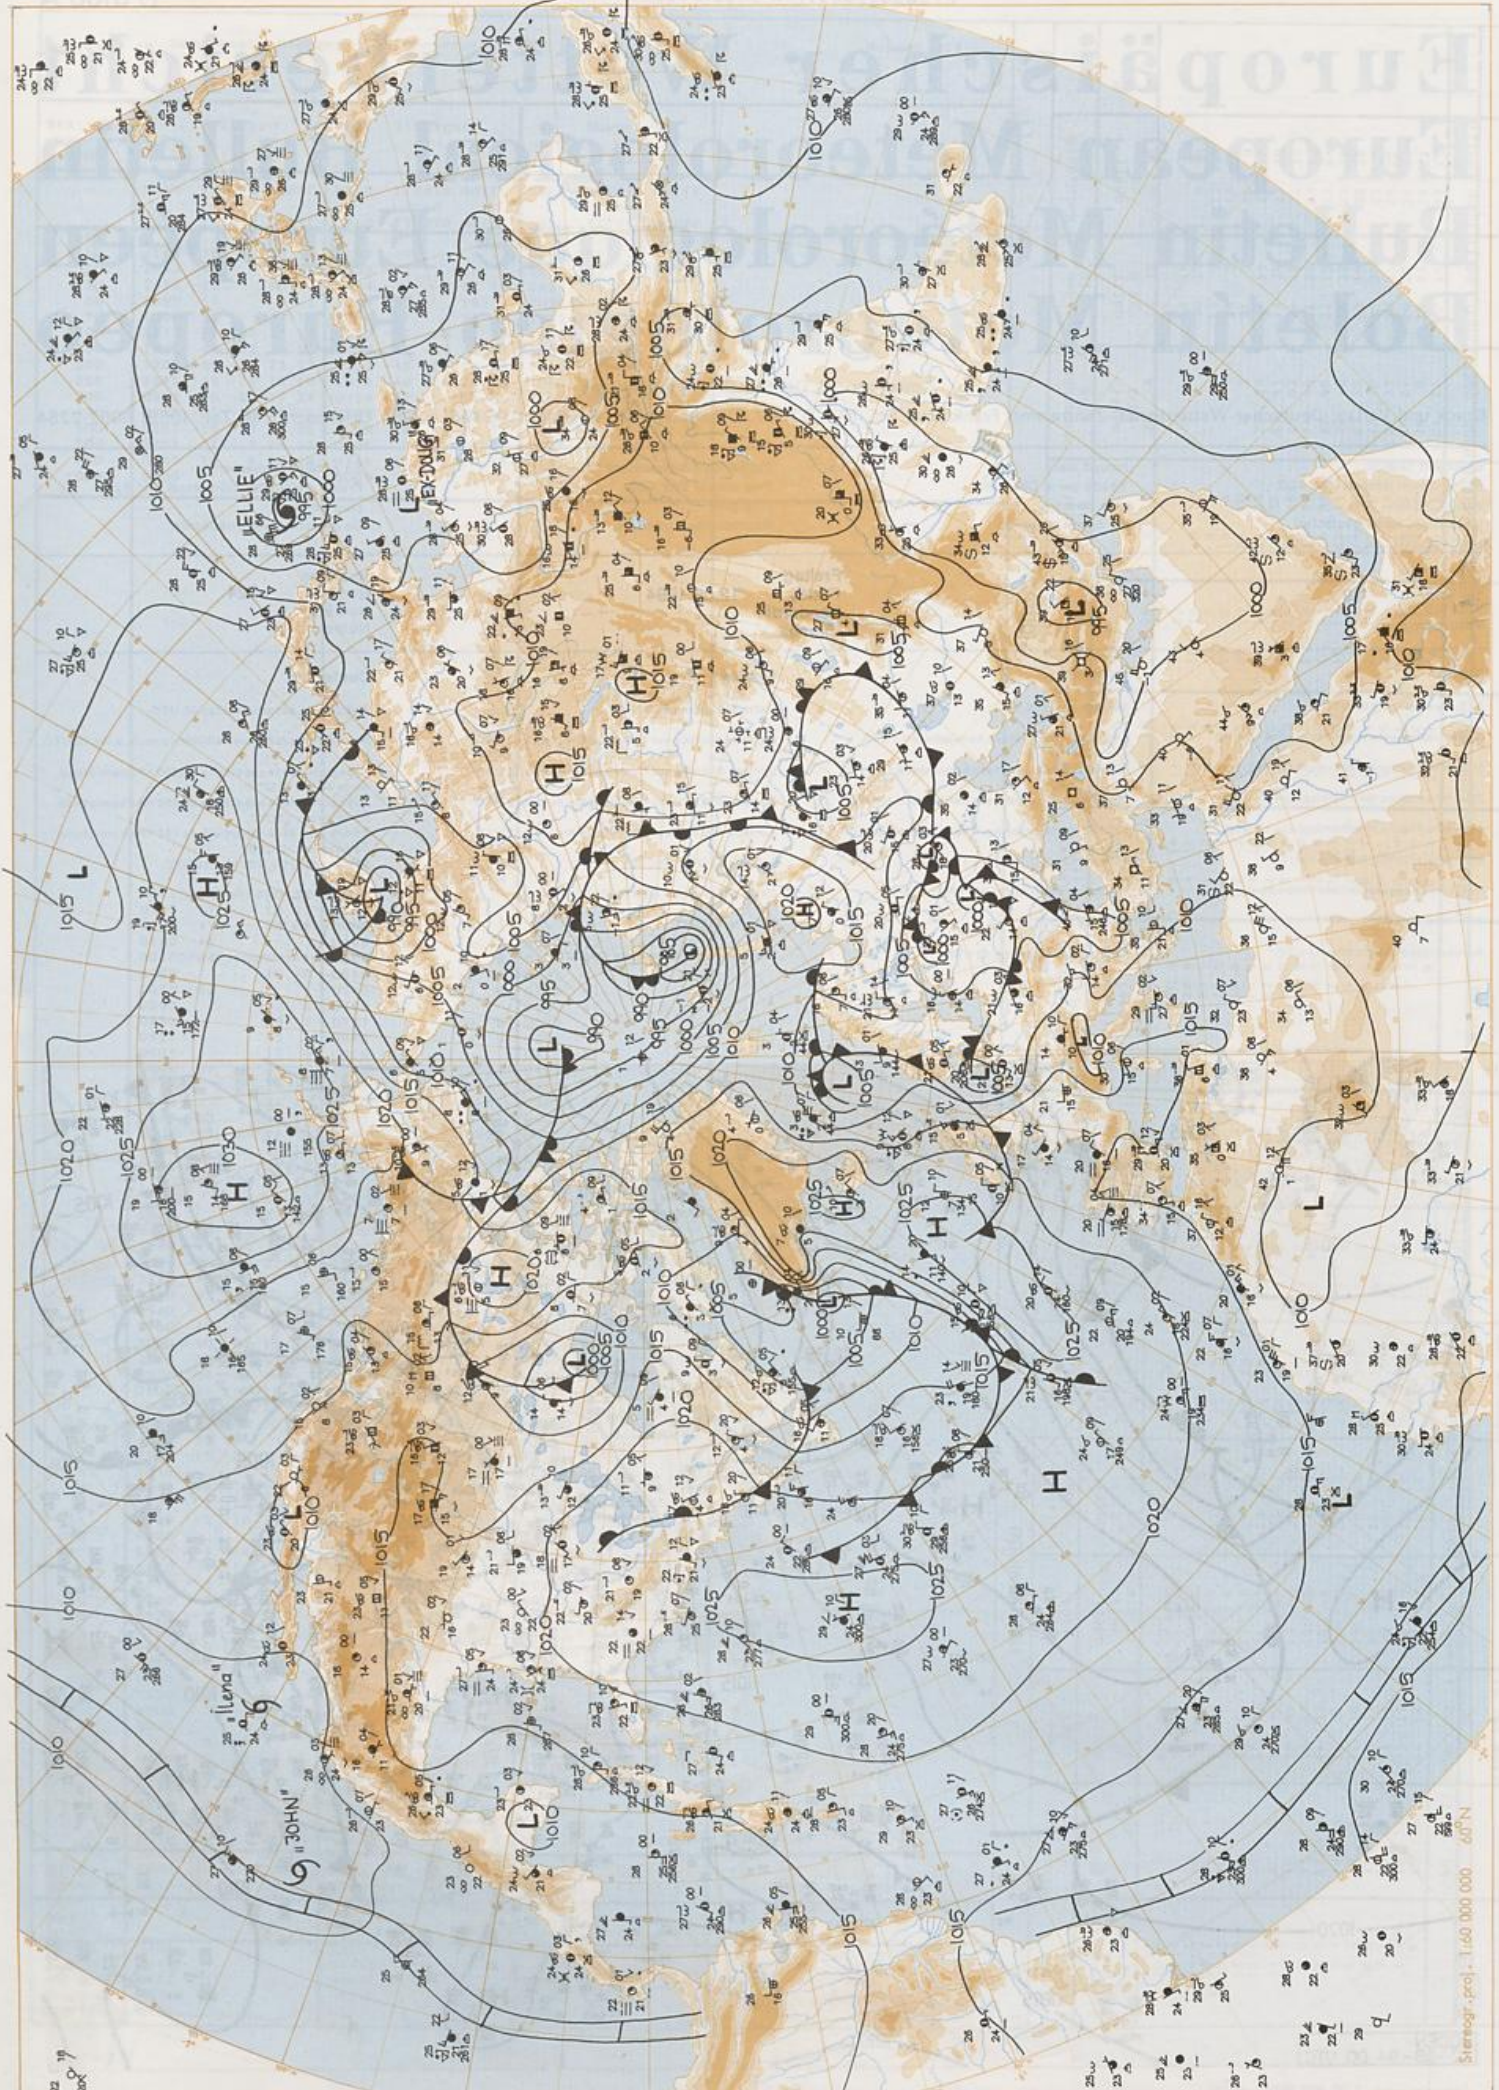

Surface chart 12 UTC

Stereogr. pool. 1:600 000 000 60°N