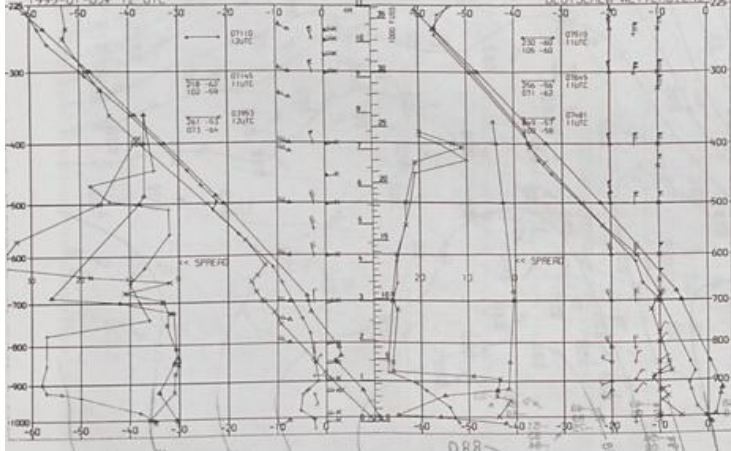

Aerological Diagrams ICAO

01241 Orland	03774 Crewley	08610 Payerne	10824 Greifswald	10868 München-Oberschleißheim	16080 Milano
01384 Oslo	03898 Carnarone	07110 Brest	10393 Lindenberg	11035 Wien	16245 Roma
01415 Stavanger	04920 Song Khoh	07145 Trappes	10488 Dresden-Wahnsdorf	11520 Praha-Libus	16330 Brindisi
02465 Stockholm	03953 Valencia	07481 Lyon	10548 Meiningen	12374 Legionowo	16716 Athen
02527 Goteborg	04018 Keflavik	07510 Bordeaux-Max	10035 Schleswig	12843 Budapest	17082 Istanbul
03005 Lerwick	08181 København	07645 Nimes	10338 Hannover	13275 Belgrad	40179 Bet Dagan/Israel
03170 Shanweij	06260 La Balle	08001 La Coruna	10410 Essen	15420 Bukarest	17130 Ankara
03498 Hemsby	06447 Uccle	08579 Lisbon	10739 Stuttgart	16044 Udine	27612 Moskva