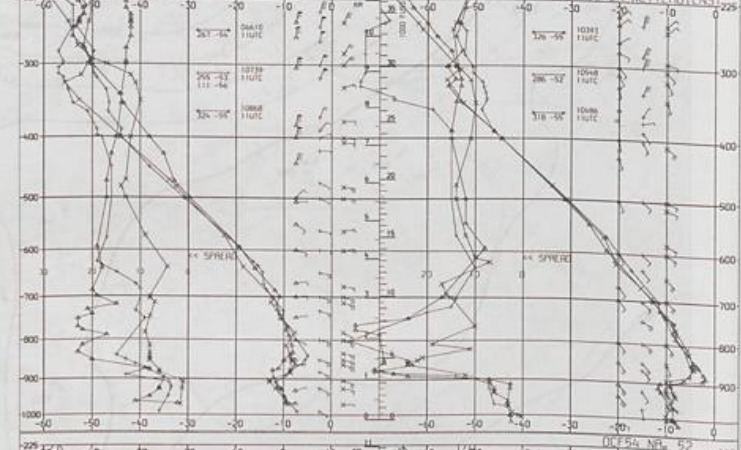

Aerological Diagrams ICAO

01241 Orland	03774 Crewley	08610 Payerne	10824 Greifswald	10868 München-Oberschleißheim	16080 Milano
01384 Oslo	03898 Carnarone	07110 Brest	10393 Lindenberg	11035 Wien	16245 Roma
01415 Stavanger	04920 Song Khoh	07145 Trappes	10488 Dresden-Wahnsdorf	11520 Praha-Libus	16330 Brindisi
02465 Stockholm	03953 Valencia	07481 Lyon	10548 Meiningen	12374 Legionowo	16716 Athen
02527 Goteborg	04018 Keflavik	07510 Bordeaux-Max	10035 Schleswig	12843 Budapest	17082 Istanbul
03005 Lerwick	08181 København	07645 Nimes	10338 Hannover	13275 Belgrad	40179 Bet Dagan/Israel
03170 Shanweij	06260 La Balle	08001 La Coruna	10410 Essen	15420 Bukarest	17130 Ankara
03498 Hemsby	06447 Uccle	08579 Lisbon	10739 Stuttgart	16044 Udine	27612 Moskva