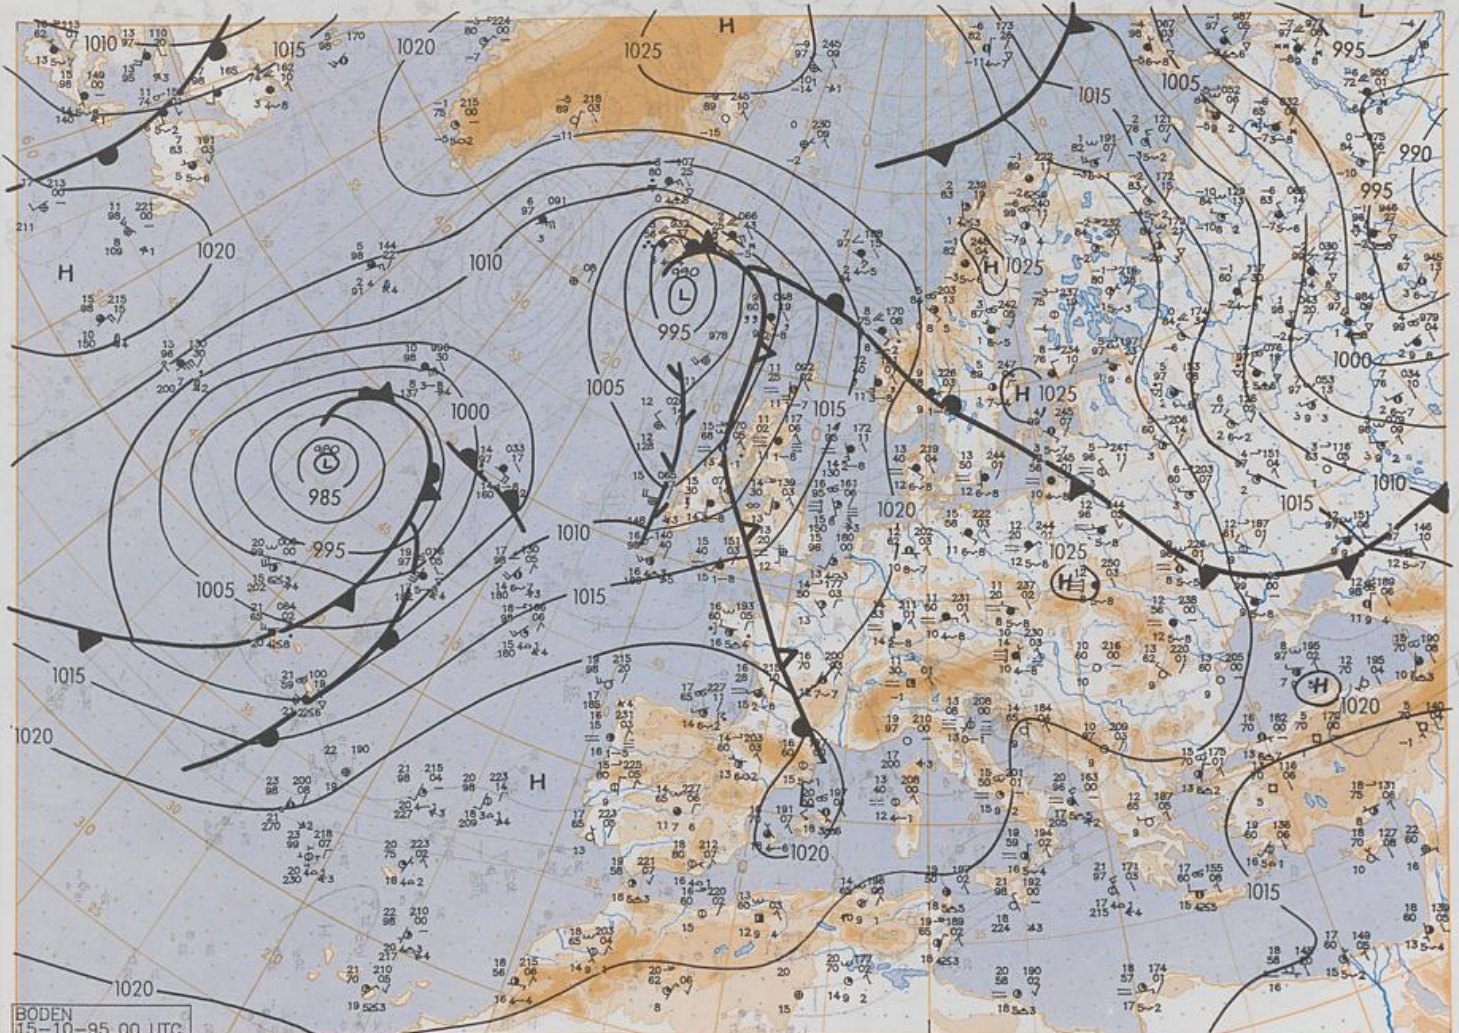

### Contents

Surface chart 00 UTC  
Surface chart northern hemisphere 12 UTC  
500 hPa surface northern hemisphere 12 UTC  
200 hPa surface northern hemisphere 12 UTC  
100 hPa surface northern hemisphere 12 UTC  
850 hPa 12 UTC, 700 hPa 12 UTC  
Thickness chart 500/1000 hPa 12 UTC  
300 hPa 12 UTC  
Aerological diagrams 12 UTC

Stereogr. proj. 1:30 000 000 60°N

Surface chart 00 UTC

Surface chart 12 UTC

500 hPa 12 UTC

200 hPa 12 UTC

Stereogr. proj. 1:60 000 000 60° N

100 hPa 12 UTC

Stereogr. proj. 1:60 000 000 60°N