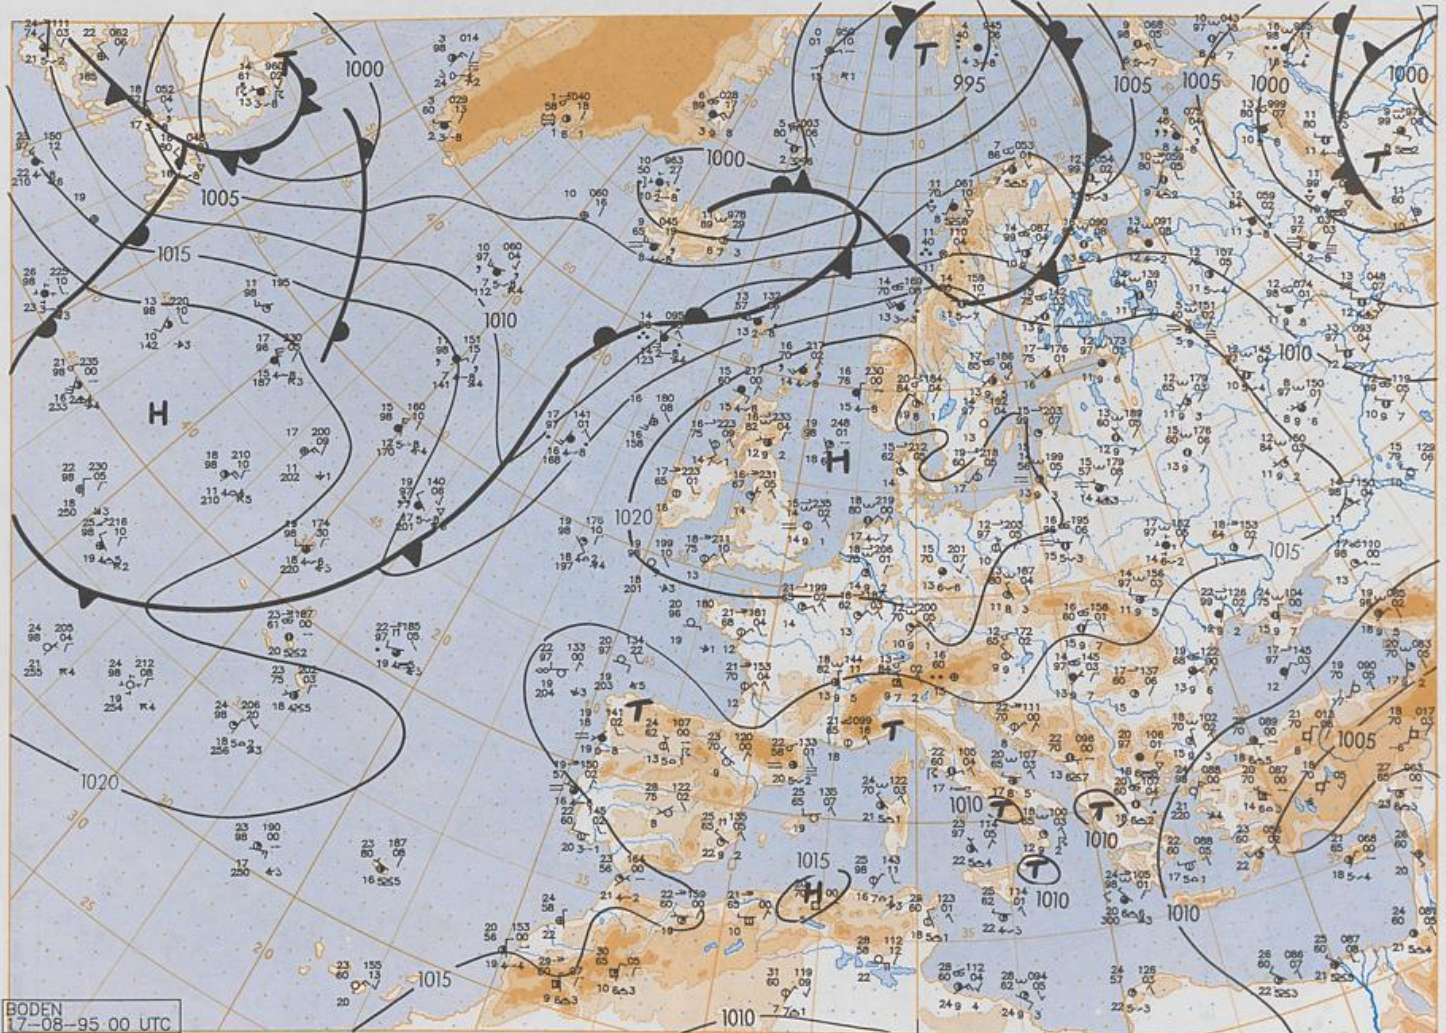

Contenido

Análisis superficie 00 UTC
Análisis en superficie hemisferio norte 12 UTC
Topografía de la superficie de 500 hPa hemisferio norte 12 UTC
Topografía de la superficie de 200 hPa hemisferio norte 12 UTC
Topografía de la superficie de 100 hPa hemisferio norte 12 UTC
850 hPa 12 UTC, 700 hPa 12 UTC
Relativa 500/1000 hPa 12 UTC
300 hPa 12 UTC
Diagramas aerológicos 12 UTC