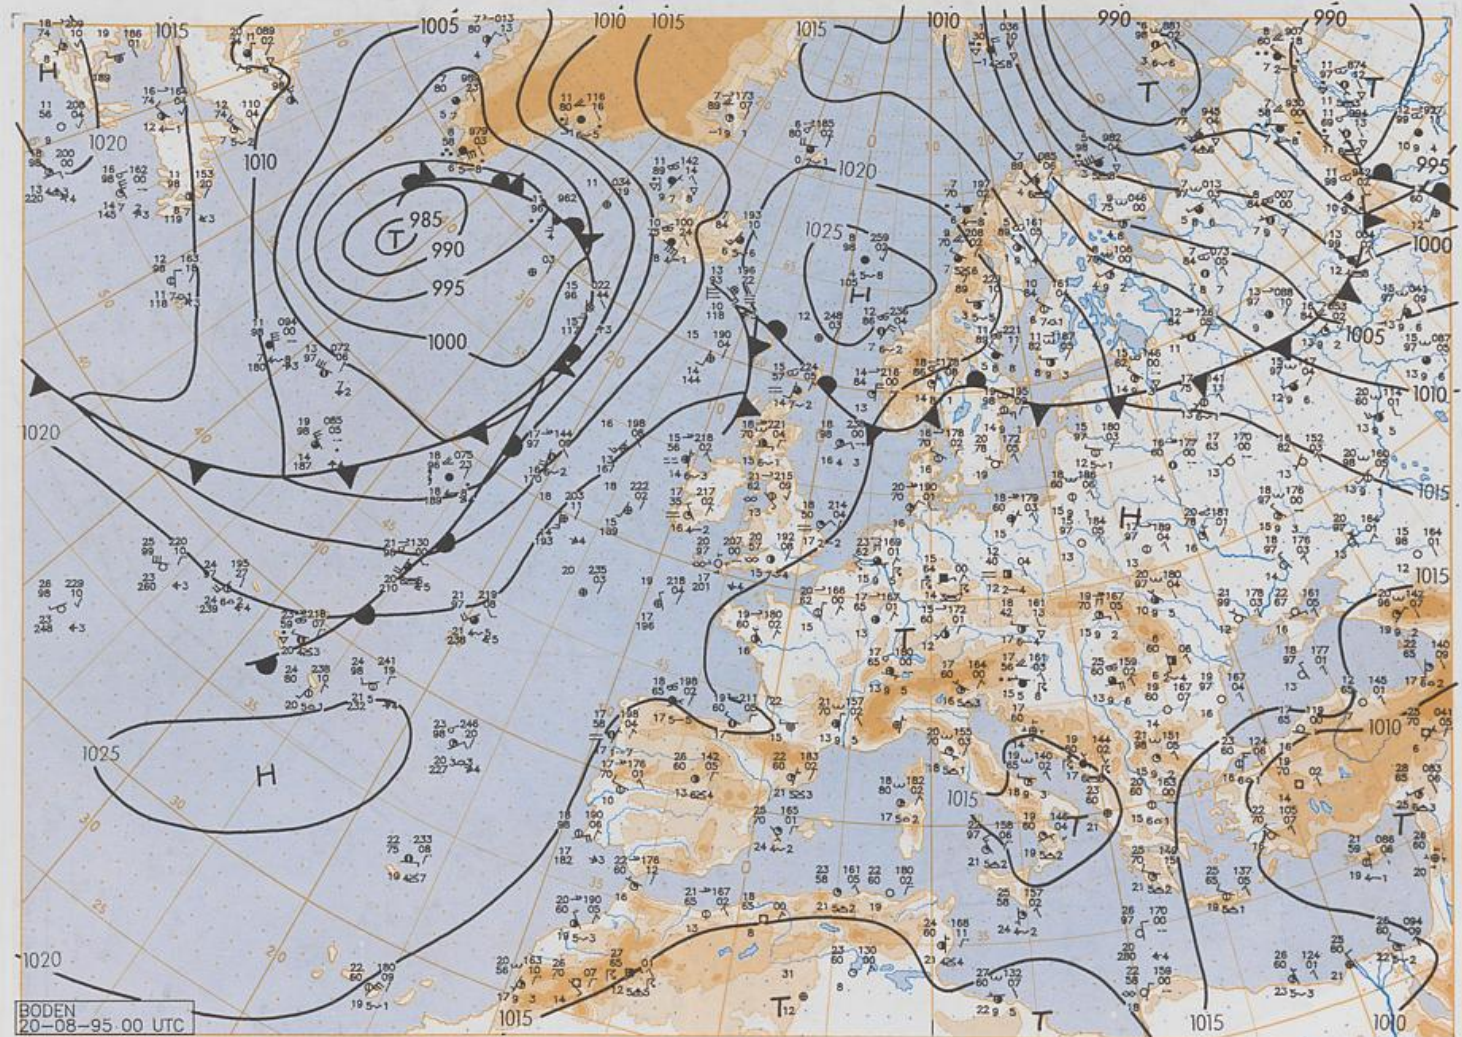

Contenido

Análisis superficie 00 UTC
Análisis en superficie hemisferio norte 12 UTC
Topografía de la superficie de 500 hPa hemisferio norte 12 UTC
Topografía de la superficie de 200 hPa hemisferio norte 12 UTC
Topografía de la superficie de 100 hPa hemisferio norte 12 UTC
850 hPa 12 UTC, 700 hPa 12 UTC
Relativa 500/1000 hPa 12 UTC
300 hPa 12 UTC
Diagramas aerológicos 12 UTC