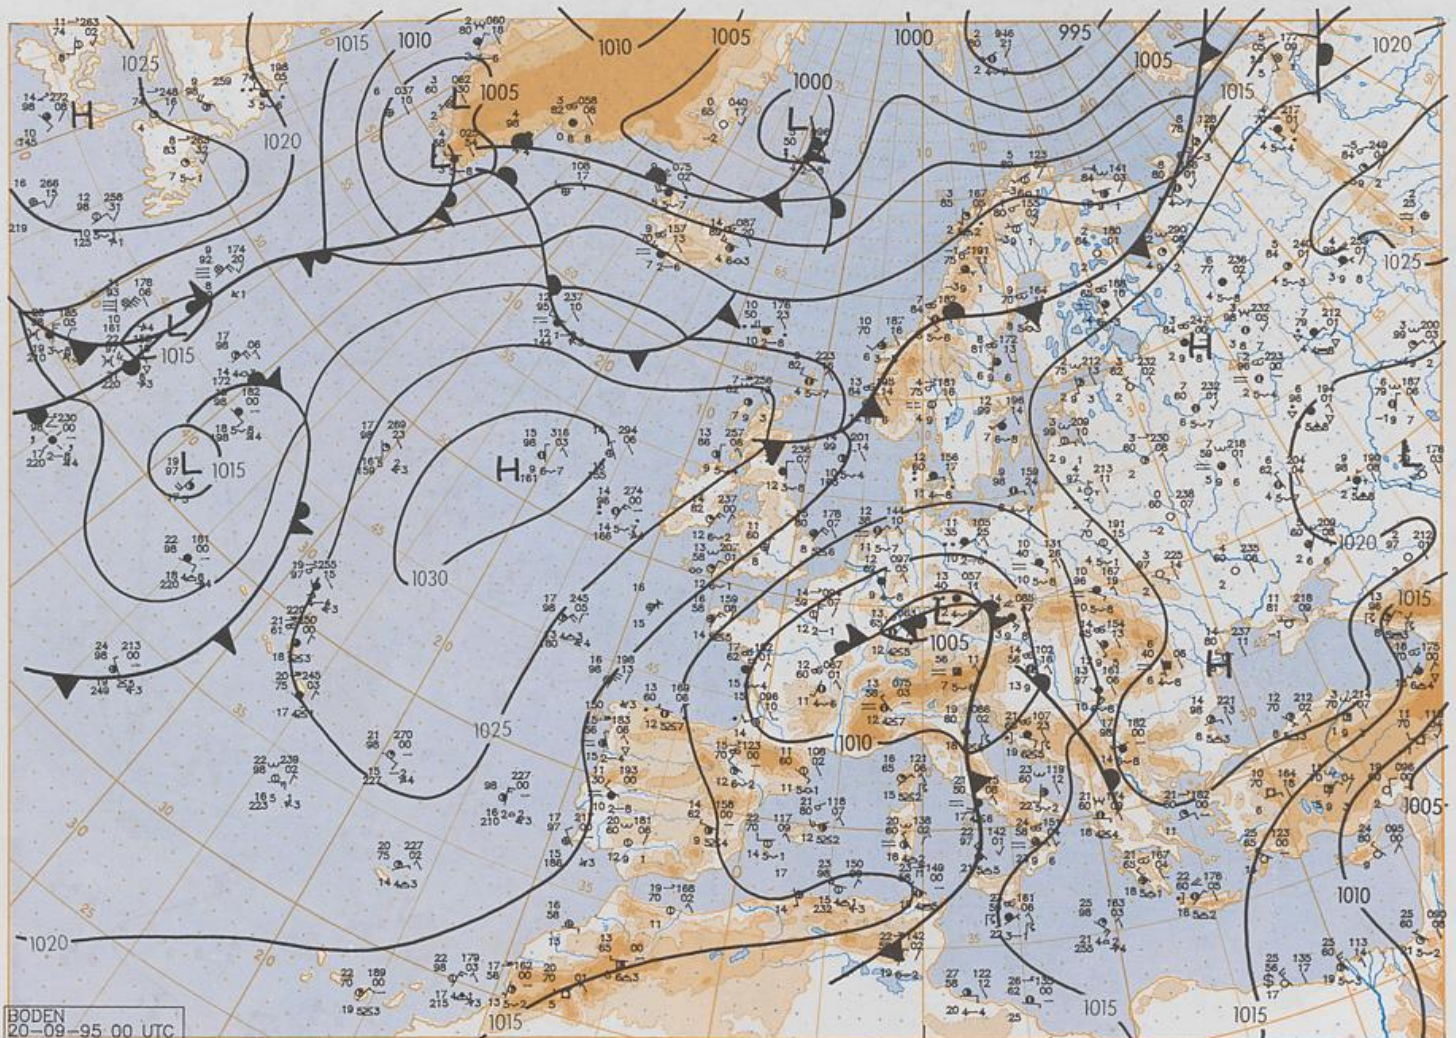

Contenido

Análisis superficie 00 UTC
Análisis en superficie hemisferio norte 12 UTC
Topografía de la superficie de 500 hPa hemisferio norte 12 UTC
Topografía de la superficie de 200 hPa hemisferio norte 12 UTC
Topografía de la superficie de 100 hPa hemisferio norte 12 UTC
850 hPa 12 UTC, 700 hPa 12 UTC
Relativa 500/1000 hPa 12 UTC
300 hPa 12 UTC
Diagramas aerológicos 12 UTC