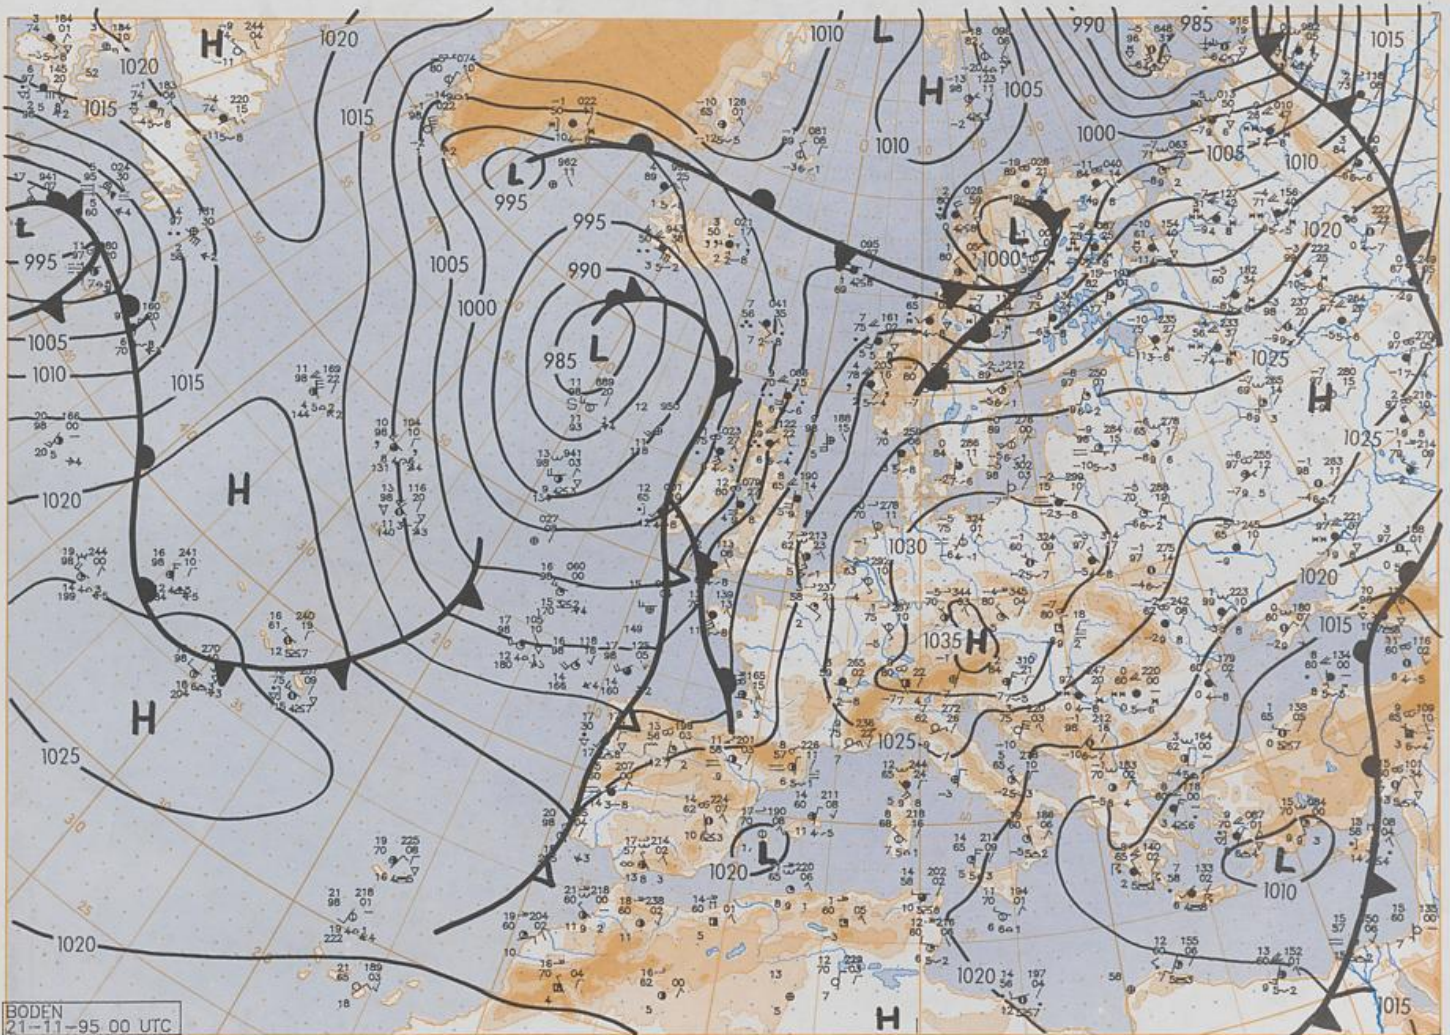

Contenido

Análisis superficie 00 UTC
Análisis en superficie hemisferio norte 12 UTC
Topografía de la superficie de 500 hPa hemisferio norte 12 UTC
Topografía de la superficie de 200 hPa hemisferio norte 12 UTC
Topografía de la superficie de 100 hPa hemisferio norte 12 UTC
850 hPa 12 UTC, 700 hPa 12 UTC
Relativa 500/1000 hPa 12 UTC
300 hPa 12 UTC
Diagramas aerológicos 12 UTC