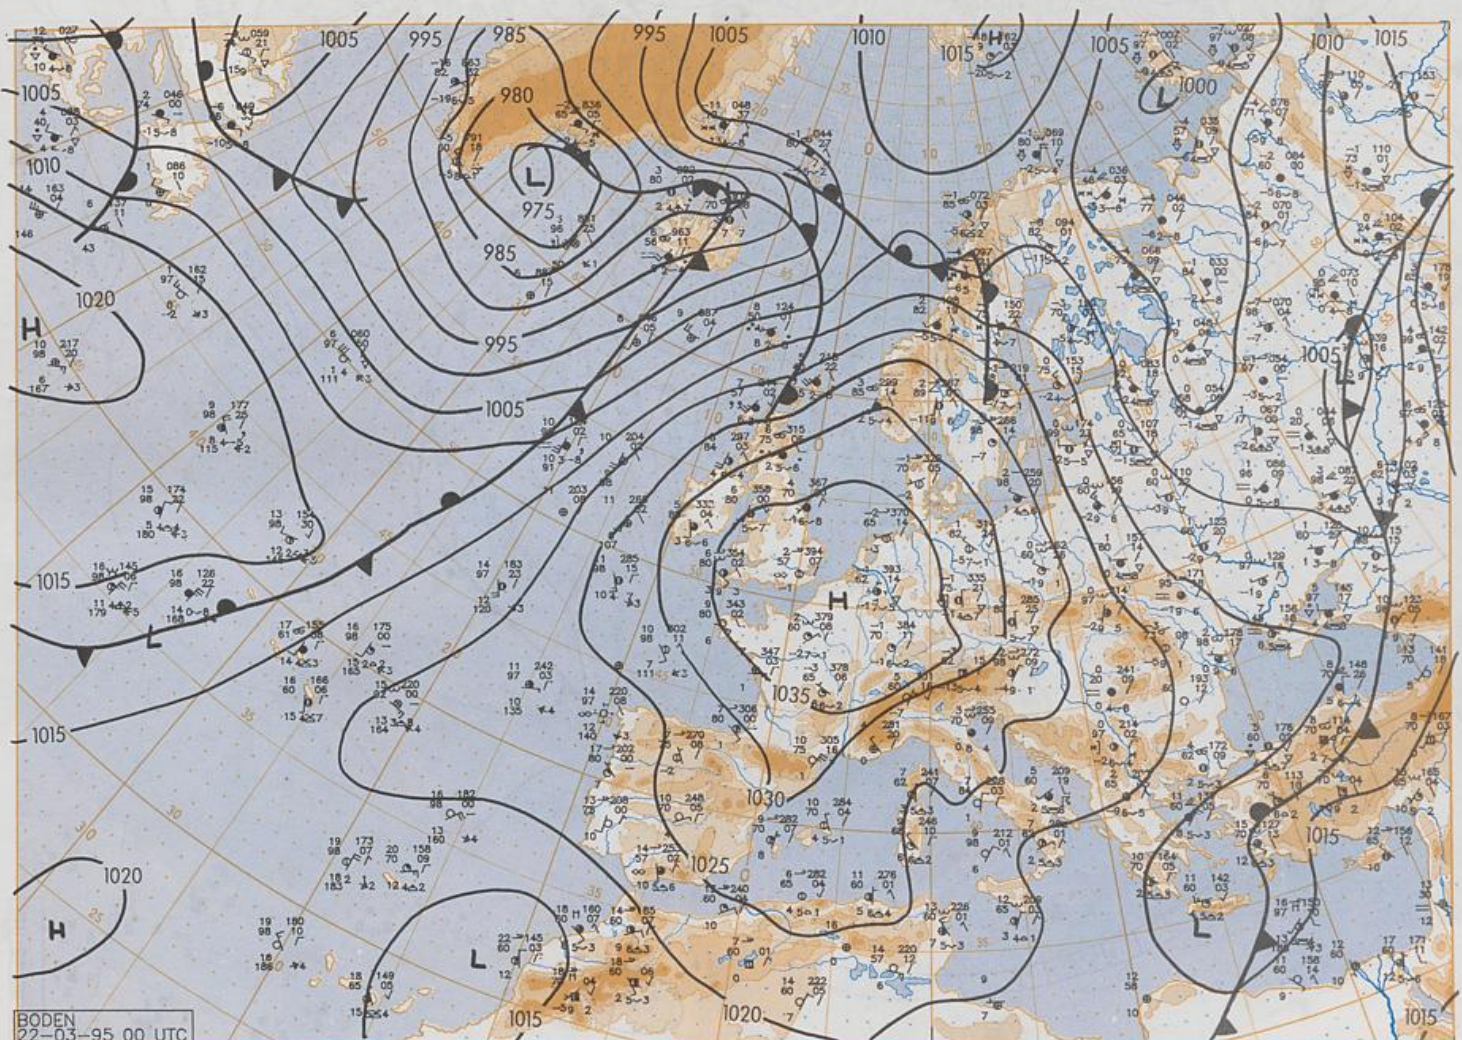

Contenido

Análisis superficie 00 UTC
Análisis en superficie hemisferio norte 12 UTC
Topografía de la superficie de 500 hPa hemisferio norte 12 UTC
Topografía de la superficie de 200 hPa hemisferio norte 12 UTC
Topografía de la superficie de 100 hPa hemisferio norte 12 UTC
850 hPa 12 UTC, 700 hPa 12 UTC
Relativa 500/1000 hPa 12 UTC
300 hPa 12 UTC
Diagramas aerológicos 12 UTC