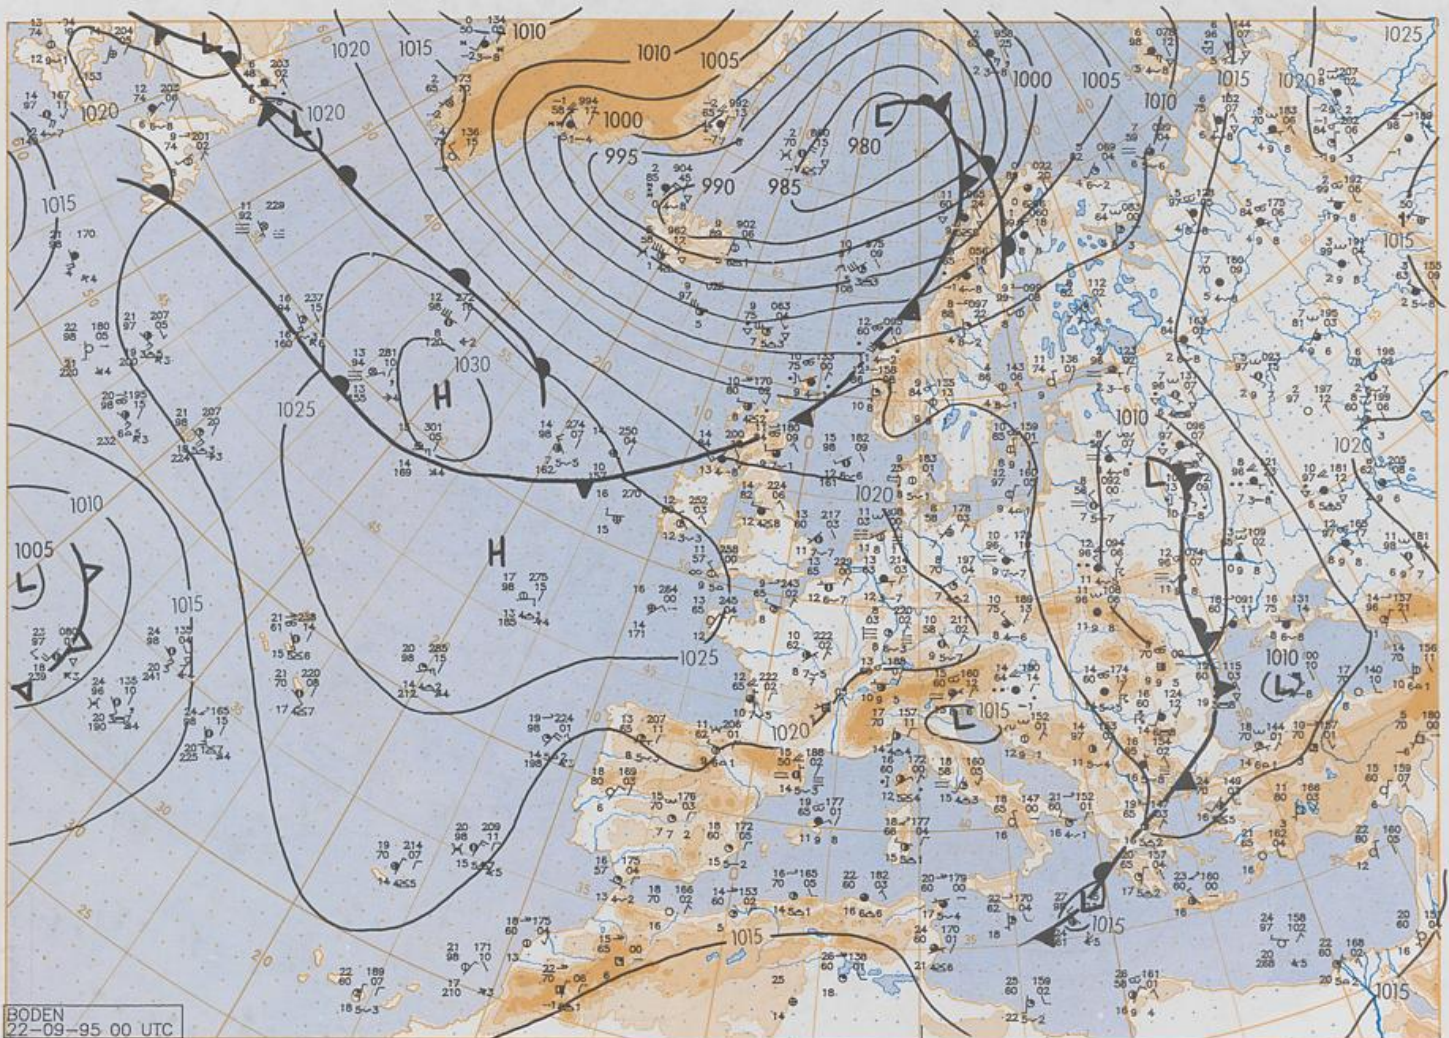

Surface chart 00 UTC

Contenido

Análisis superficie 00 UTC
Análisis en superficie hemisferio norte 12 UTC
Topografía de la superficie de 500 hPa hemisferio norte 12 UTC
Topografía de la superficie de 200 hPa hemisferio norte 12 UTC
Topografía de la superficie de 100 hPa hemisferio norte 12 UTC
850 hPa 12 UTC, 700 hPa 12 UTC
Relativa 500/1000 hPa 12 UTC
300 hPa 12 UTC
Diagramas aerológicos 12 UTC