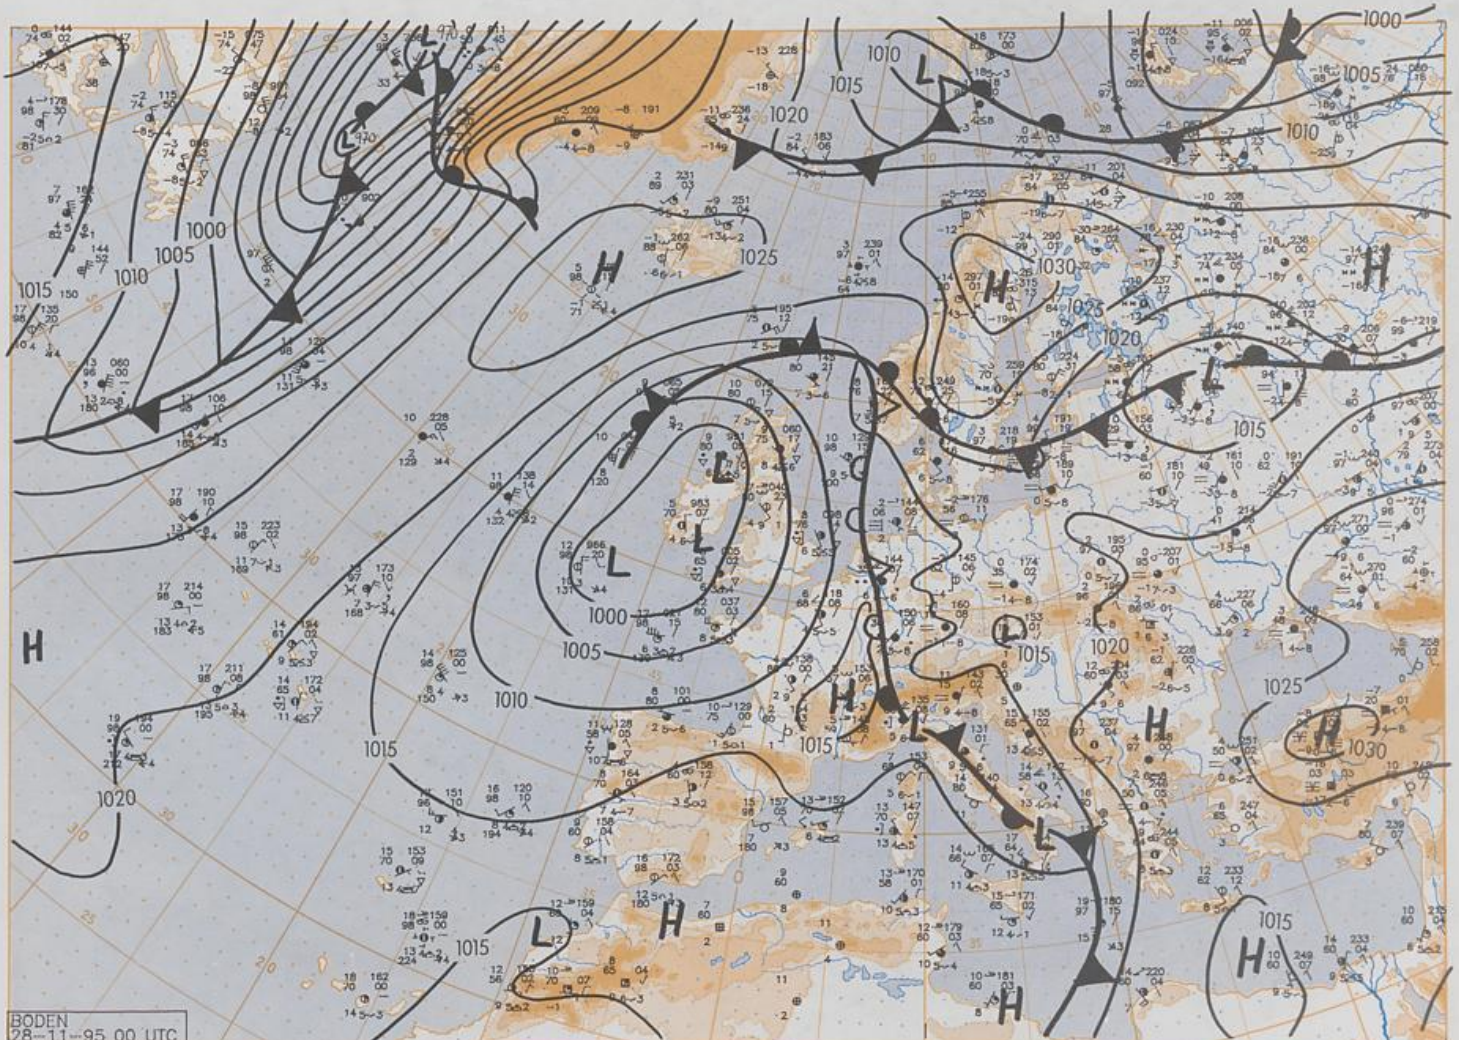

Contenido

Análisis superficie 00 UTC
Análisis en superficie hemisferio norte 12 UTC
Topografía de la superficie de 500 hPa hemisferio norte 12 UTC
Topografía de la superficie de 200 hPa hemisferio norte 12 UTC
Topografía de la superficie de 100 hPa hemisferio norte 12 UTC
850 hPa 12 UTC, 700 hPa 12 UTC
Relativa 500/1000 hPa 12 UTC
300 hPa 12 UTC
Diagramas aerológicos 12 UTC