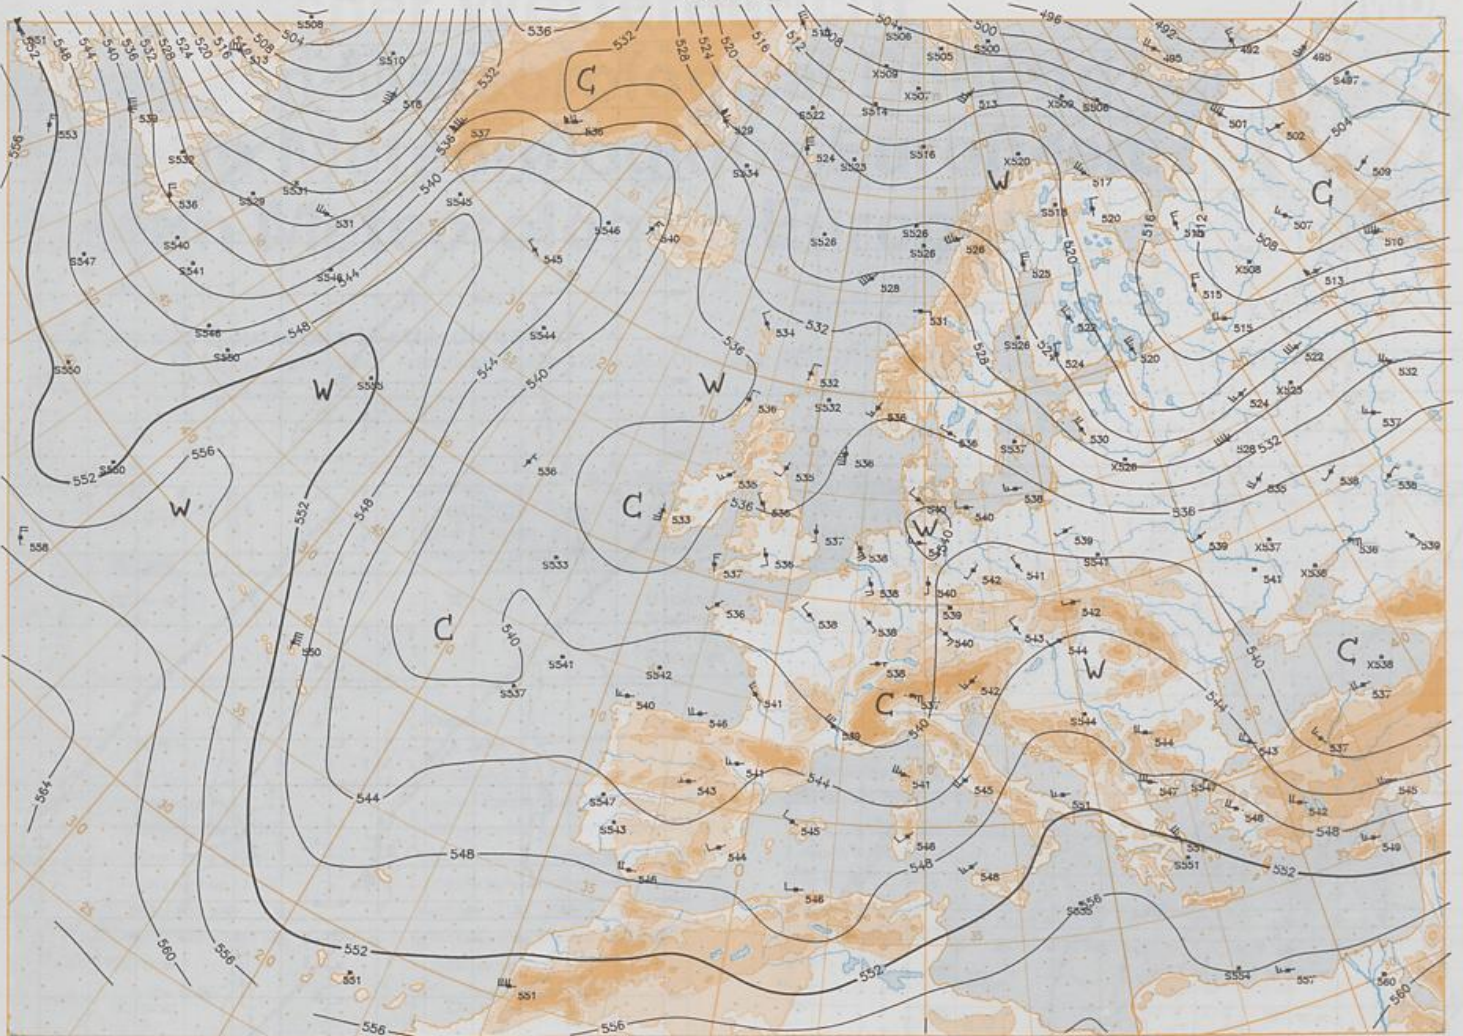

BODEN  
28-11-95 00 UTC

Stereogr. proj. 1:30 000 000 60°N

Surface chart 00 UTC

Surface chart 12 UTC

500 hPa 12 UTC

Stereogr. proj. 1:30 000 000 in 60°N

850 hPa 12 UTC

700 hPa 12 UTC