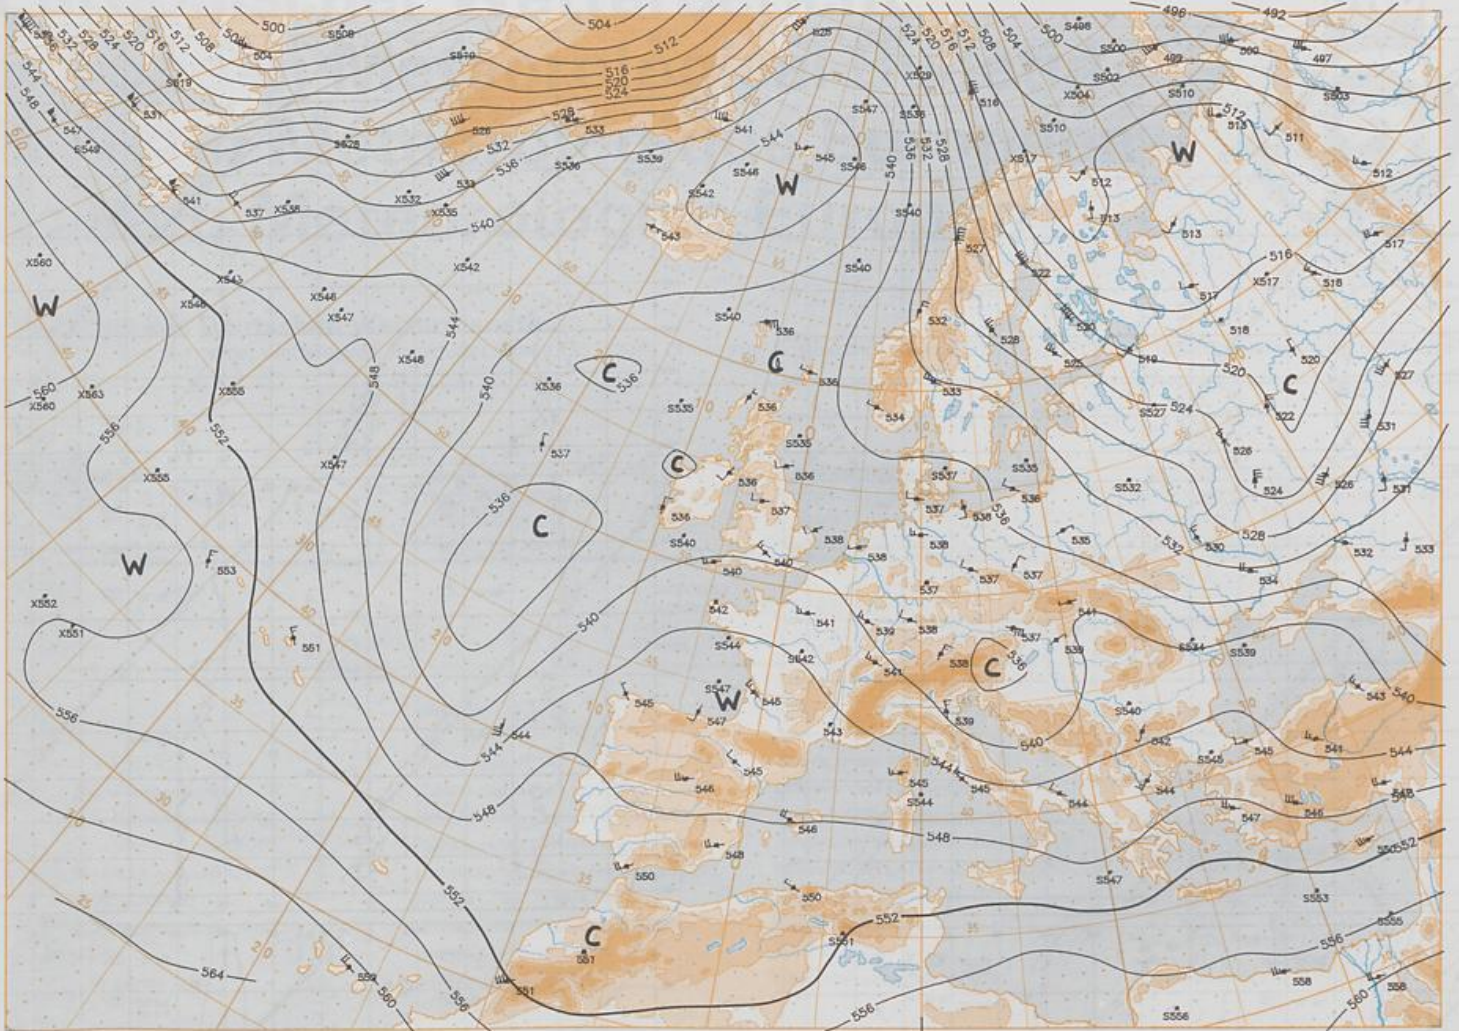

BODEN  
29-11-95 00 UTC

Stereogr. proj. 1:30 000 000 60°N

Surface chart 00 UTC

200 hPa 12 UTC

100 hPa 12 UTC

Stereogr. proj. 1:30 000 000 in 60°N

850 hPa 12 UTC

700 hPa 12 UTC