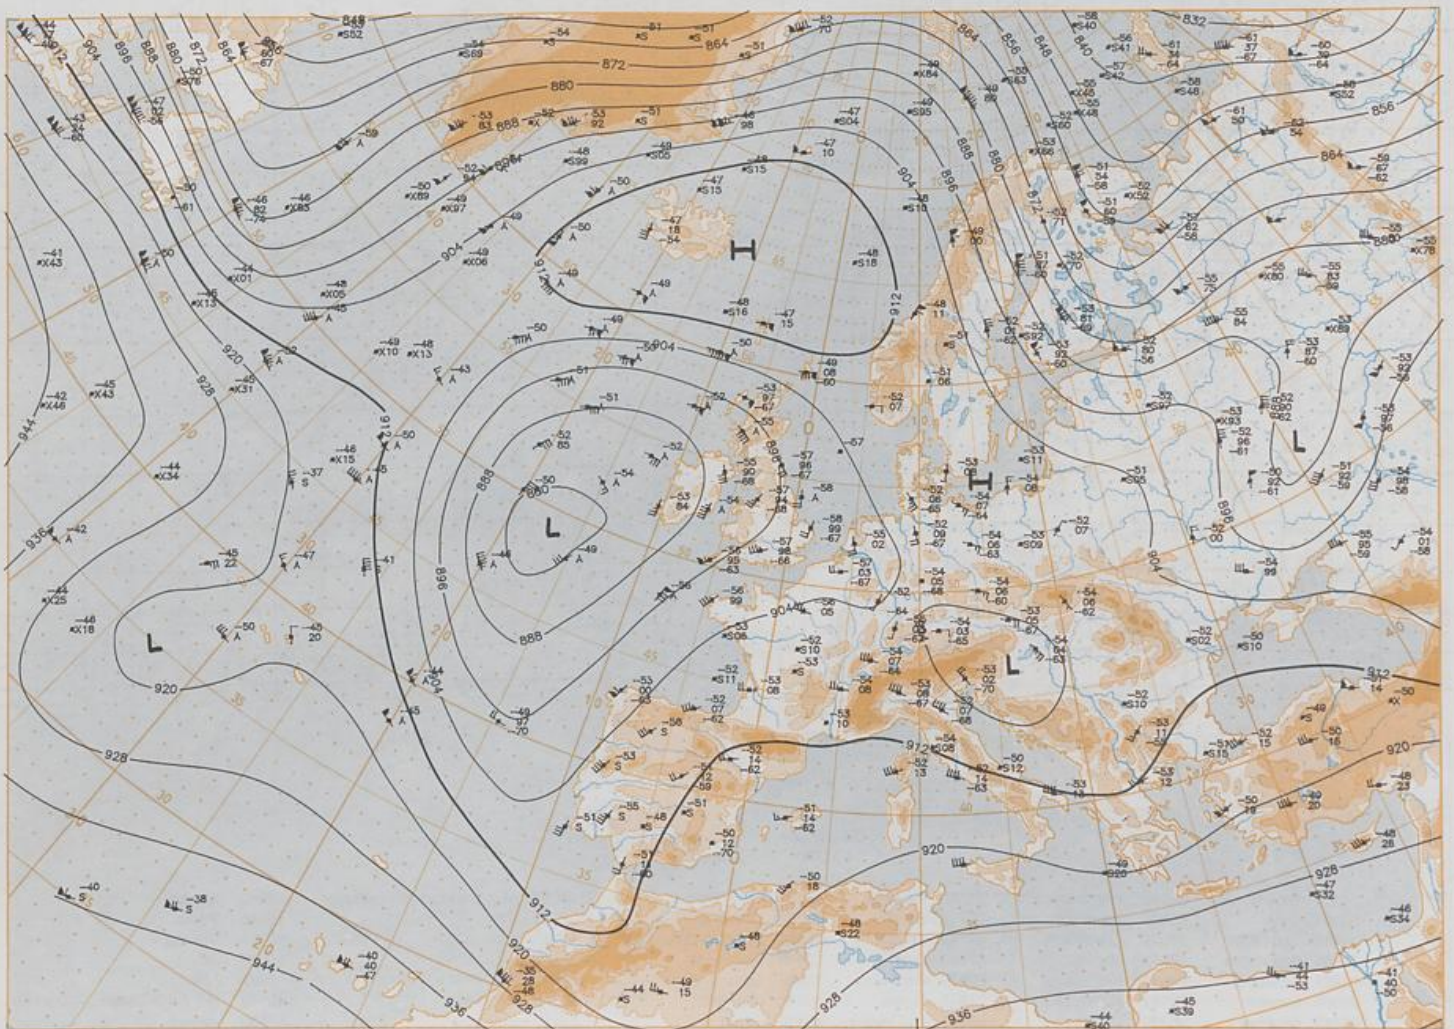

300 hPa 12 UTC