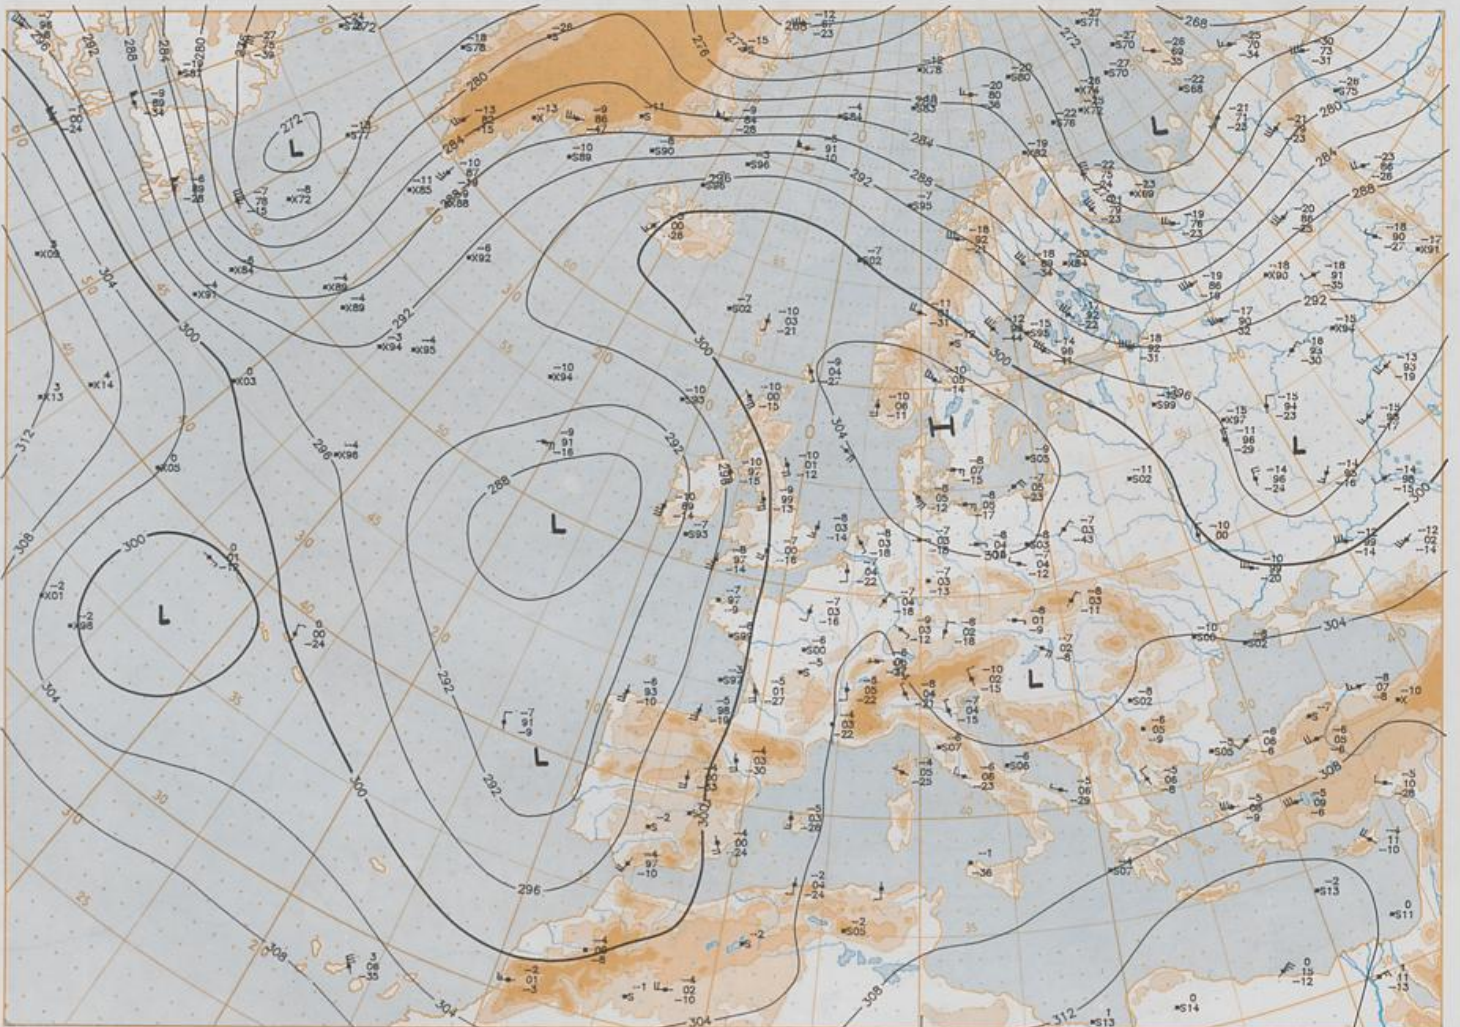

BODEN  
29-11-95 00 UTC

Stereogr. proj. 1:30 000 000 60°N

Surface chart 00 UTC

200 hPa 12 UTC

100 hPa 12 UTC

Stereogr. proj. 1:30 000 000 in 60°N

850 hPa 12 UTC

700 hPa 12 UTC