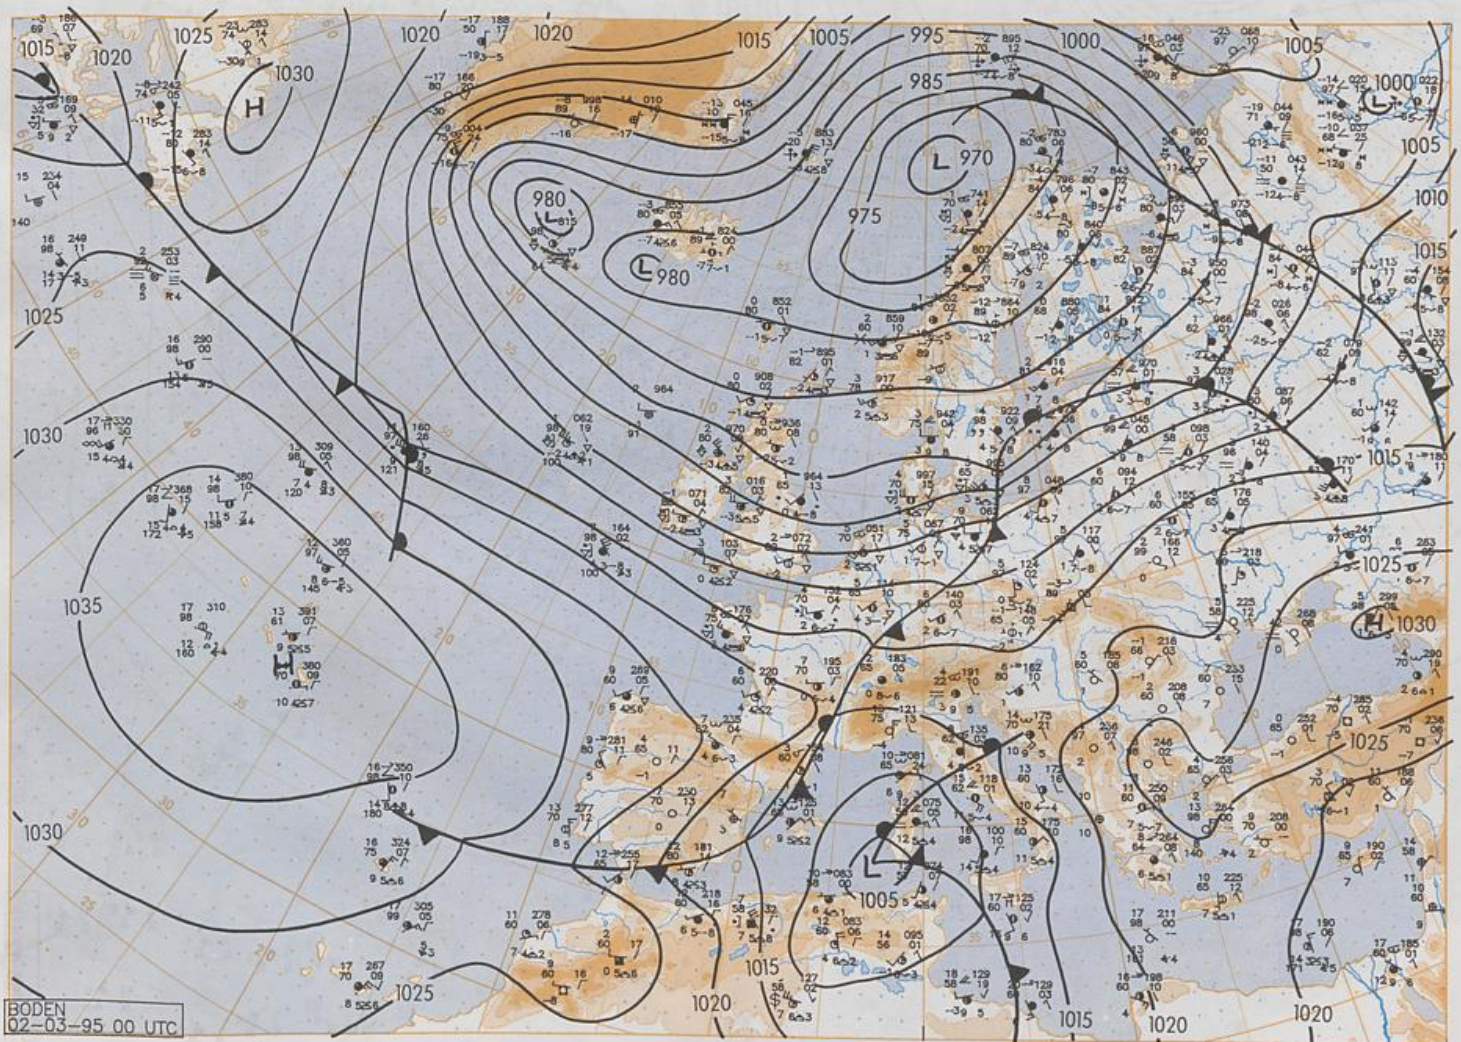

**Contents**

Surface chart 00 UTC  
Surface chart northern hemisphere 12 UTC  
500 hPa surface northern hemisphere 12 UTC  
200 hPa surface northern hemisphere 12 UTC  
100 hPa surface northern hemisphere 12 UTC  
850 hPa 12 UTC, 700 hPa 12 UTC  
Thickness chart 500/1000 hPa 12 UTC  
300 hPa 12 UTC  
Aerological diagrams 12 UTC

Streeogr. proj. 1:30 000 000 60°N

Surface chart 00 UTC

Surface chart 12 UTC

BODEN 95-12 UTC  
02-03-95 000007 60°N 30°E

500 hPa 12 UTC

Stereogr. proj., 1:60 000 000 60°N

100 hPa 12 UTC

Stereop. proj. 1:40 000 000 60°N