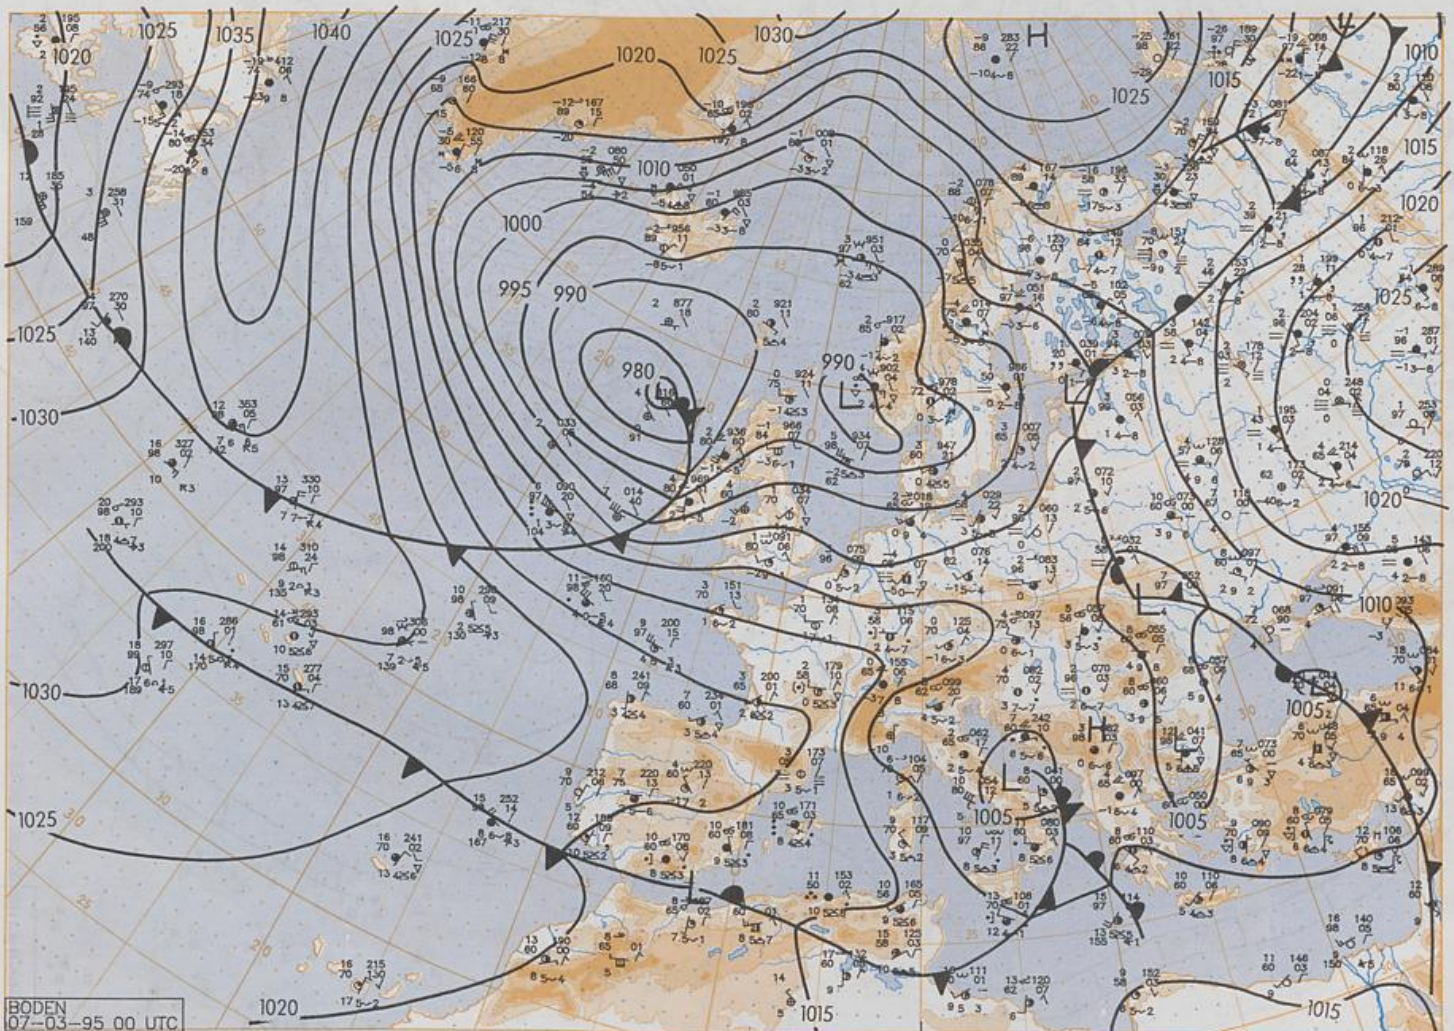

Contenido

Análisis superficie 00 UTC
Análisis en superficie hemisferio norte 12 UTC
Topografía de la superficie de 500 hPa hemisferio norte 12 UTC
Topografía de la superficie de 200 hPa hemisferio norte 12 UTC
Topografía de la superficie de 100 hPa hemisferio norte 12 UTC
850 hPa 12 UTC, 700 hPa 12 UTC
Relativa 500/1000 hPa 12 UTC
300 hPa 12 UTC
Diagramas aerológicos 12 UTC