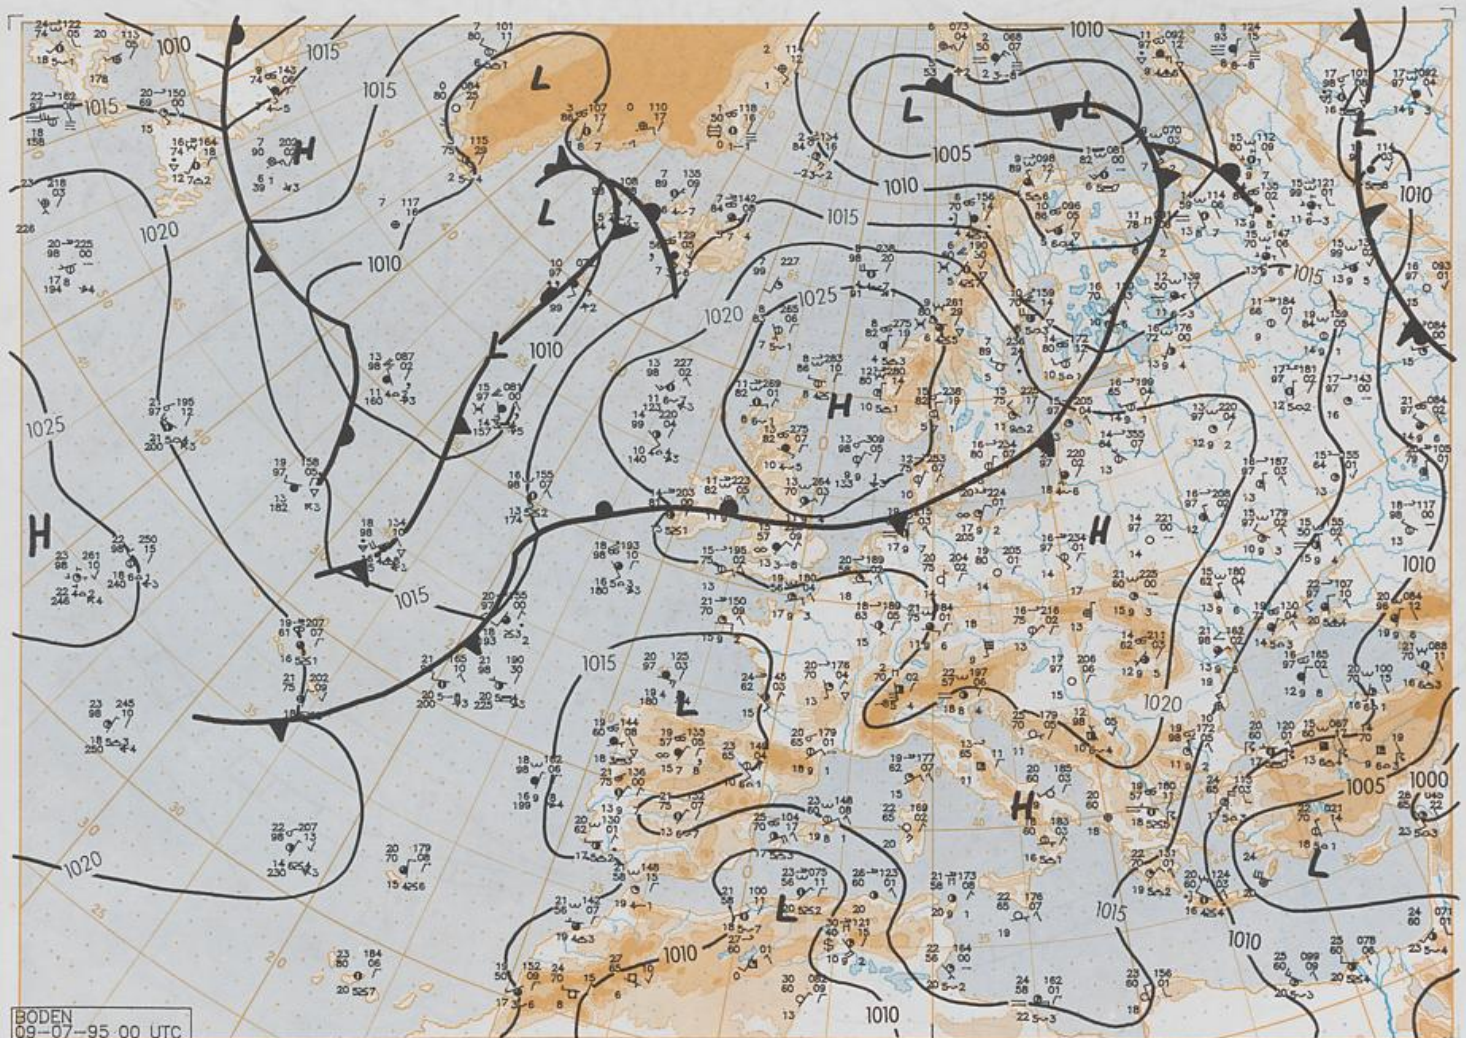

Contenido

Análisis superficie 00 UTC
Análisis en superficie hemisferio norte 12 UTC
Topografía de la superficie de 500 hPa hemisferio norte 12 UTC
Topografía de la superficie de 200 hPa hemisferio norte 12 UTC
Topografía de la superficie de 100 hPa hemisferio norte 12 UTC
850 hPa 12 UTC, 700 hPa 12 UTC
Relativa 500/1000 hPa 12 UTC
300 hPa 12 UTC
Diagramas aerológicos 12 UTC