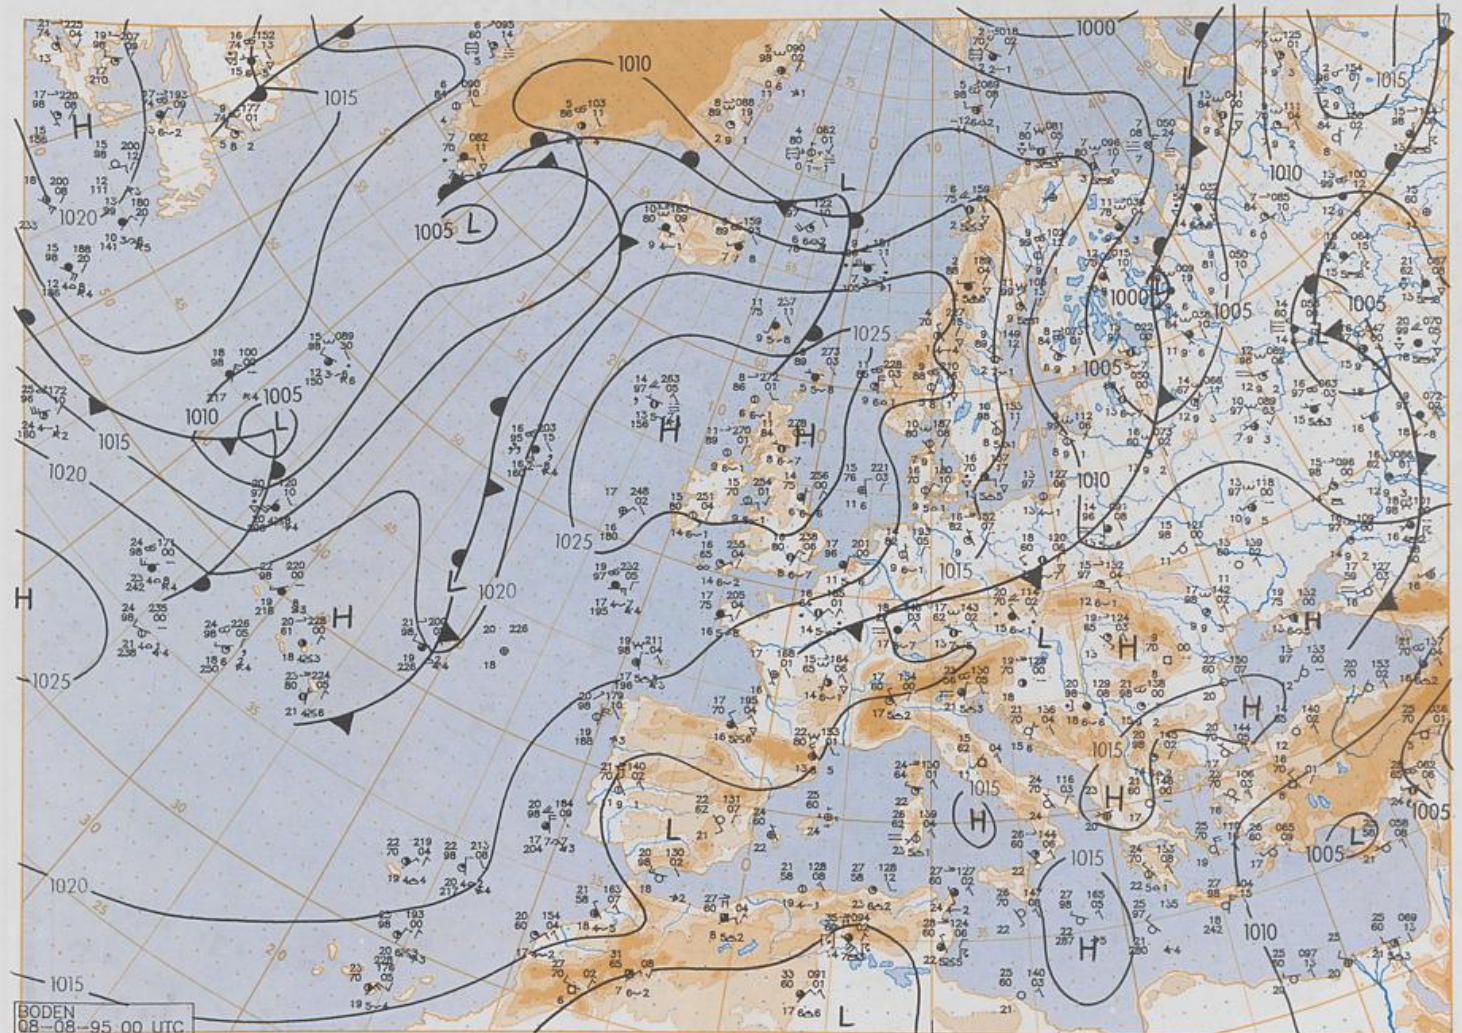

Contenido

Análisis superficie 00 UTC
Análisis en superficie hemisferio norte 12 UTC
Topografía de la superficie de 500 hPa hemisferio norte 12 UTC
Topografía de la superficie de 200 hPa hemisferio norte 12 UTC
Topografía de la superficie de 100 hPa hemisferio norte 12 UTC
850 hPa 12 UTC, 700 hPa 12 UTC
Relativa 500/1000 hPa 12 UTC
300 hPa 12 UTC
Diagramas aerológicos 12 UTC