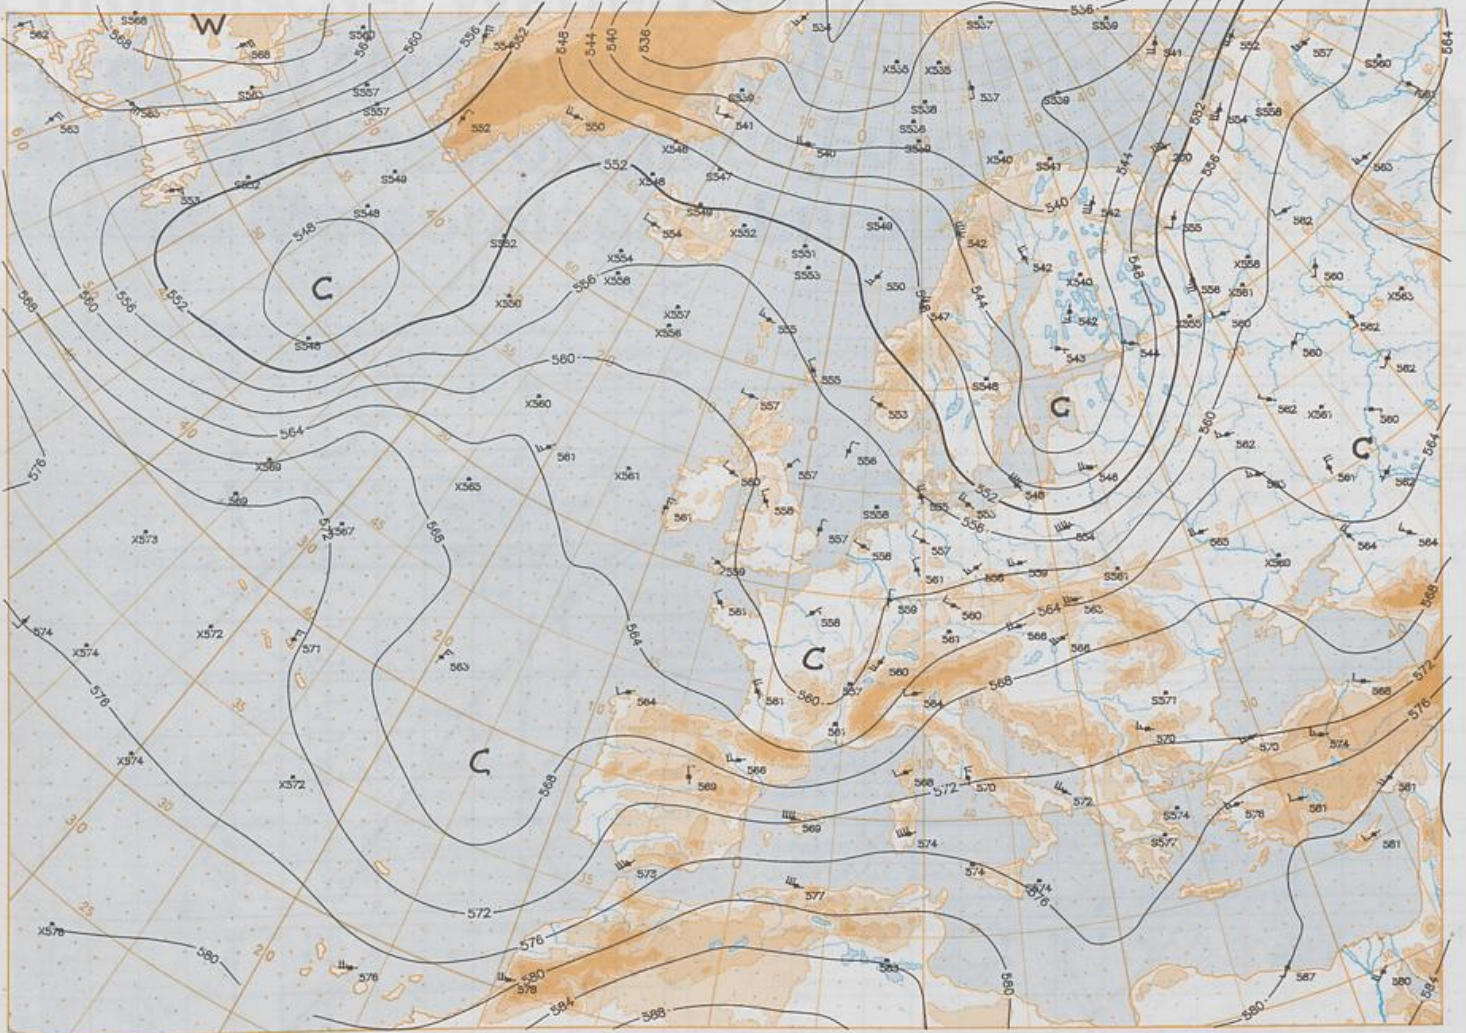

BODEN  
08-08-95 00 UTC

Stereogr. proj. 1:30 000 000 60°N

Surface chart 00 UTC

Surface chart 12 UTC

BUPEN 18\_08-95\_12 UTC 1:000 000 60°N

Stereogr. proj. 1:30 000 000 in 60°N

850 hPa 12 UTC

700 hPa 12 UTC