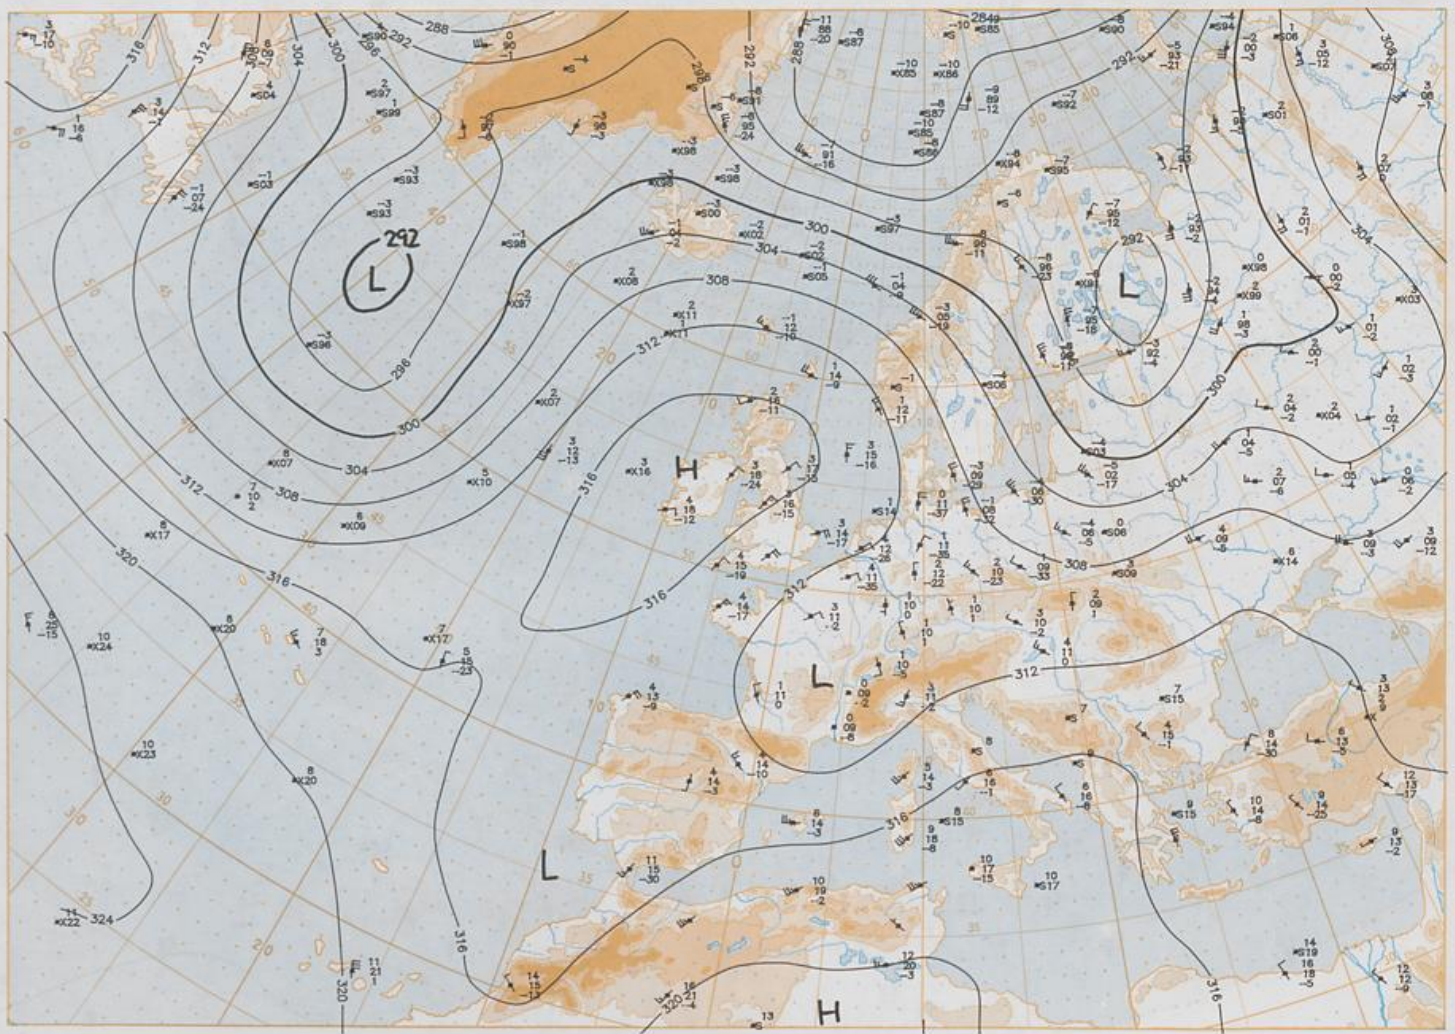

BODEN  
08-08-95 00 UTC

Stereogr. proj. 1:30 000 000 60°N

Surface chart 00 UTC

Surface chart 12 UTC

BUPEN 18\_08-95\_12 UTC 1:000 000 60°N

Stereogr. proj. 1:30 000 000 in 60°N

850 hPa 12 UTC

700 hPa 12 UTC