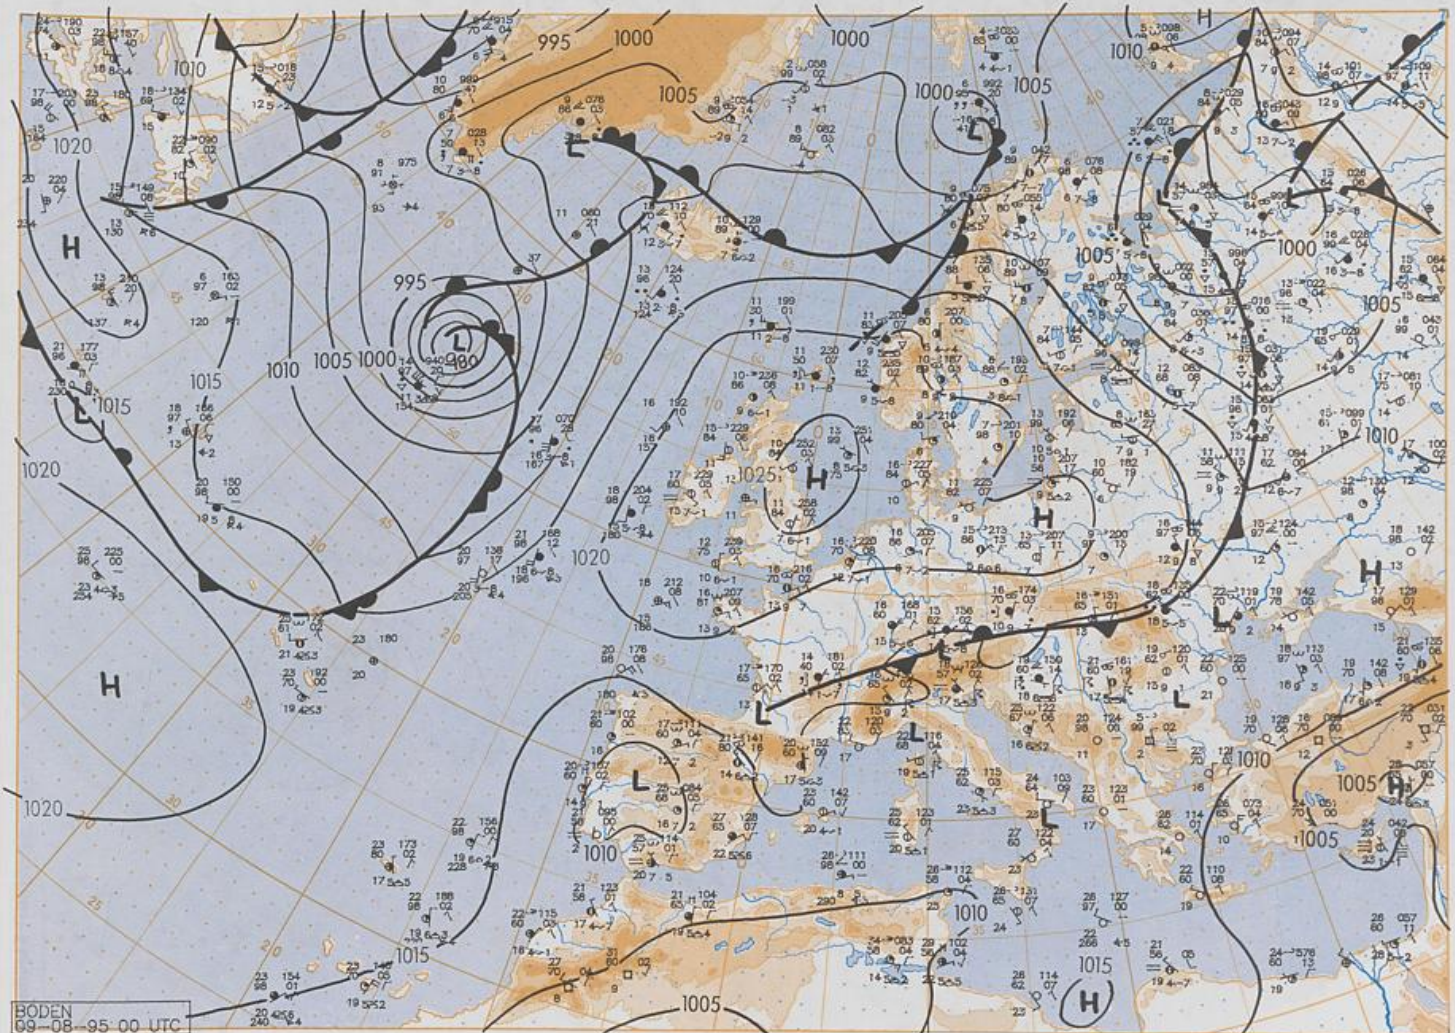

Surface chart 00 UTC

Contenido

Análisis superficie 00 UTC
Análisis en superficie hemisferio norte 12 UTC
Topografía de la superficie de 500 hPa hemisferio norte 12 UTC
Topografía de la superficie de 200 hPa hemisferio norte 12 UTC
Topografía de la superficie de 100 hPa hemisferio norte 12 UTC
850 hPa 12 UTC, 700 hPa 12 UTC
Relativa 500/1000 hPa 12 UTC
300 hPa 12 UTC
Diagramas aerológicos 12 UTC