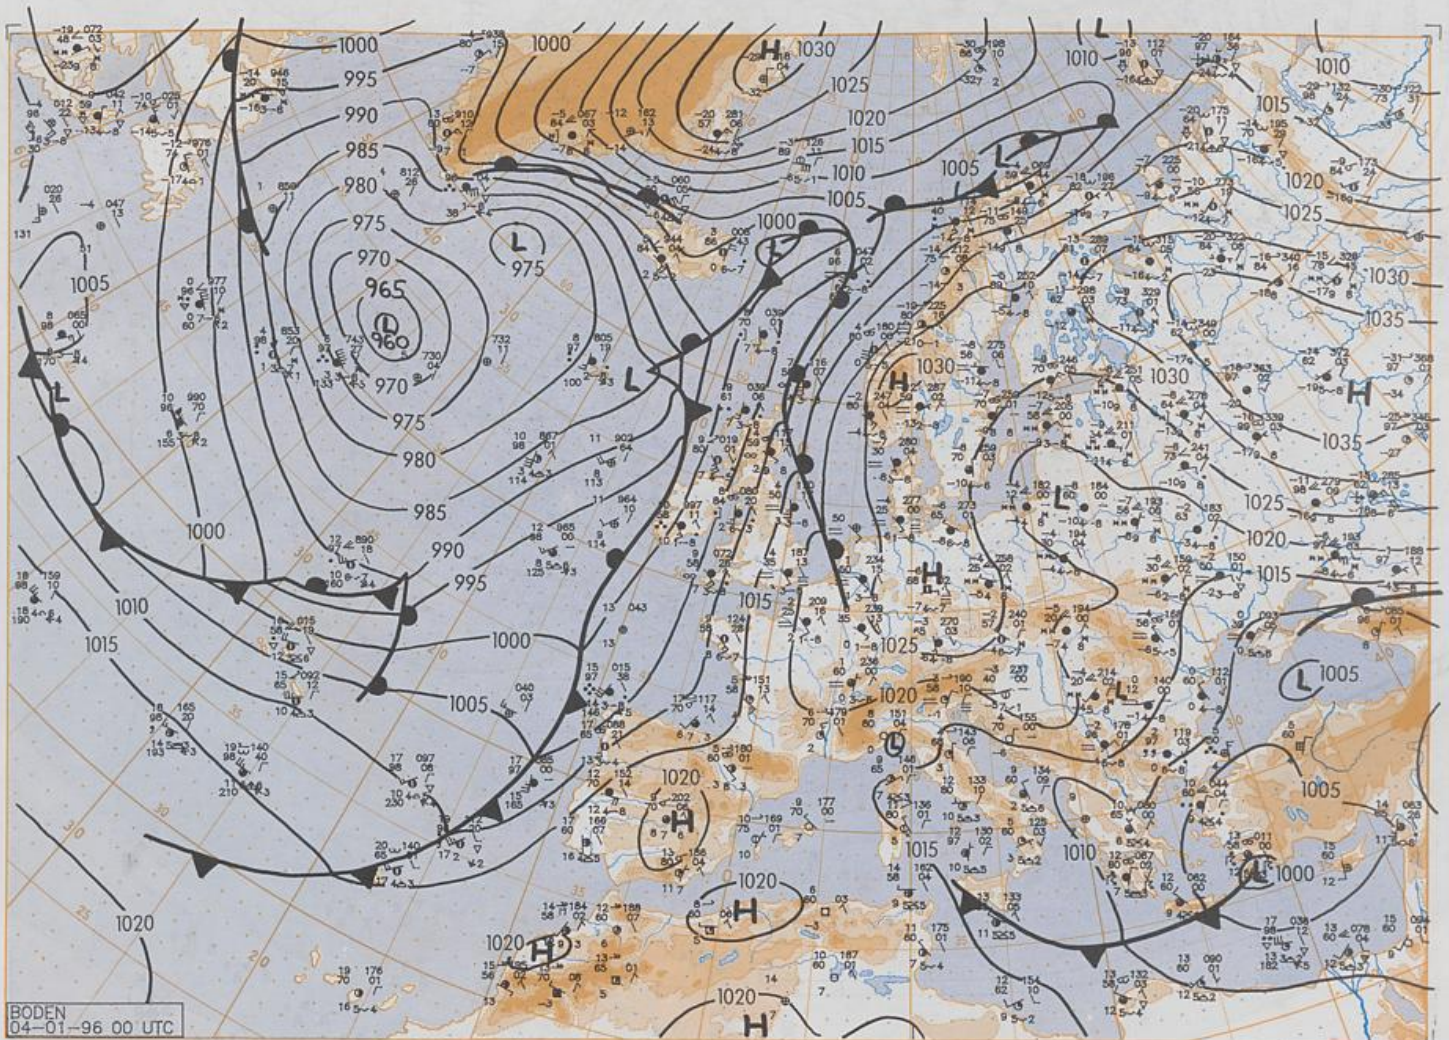

Contenido

Análisis superficie 00 UTC
Análisis en superficie hemisferio norte 12 UTC
Topografía de la superficie de 500 hPa hemisferio norte 12 UTC
Topografía de la superficie de 200 hPa hemisferio norte 12 UTC
Topografía de la superficie de 100 hPa hemisferio norte 12 UTC
850 hPa 12 UTC, 700 hPa 12 UTC
Relativa 500/1000 hPa 12 UTC
300 hPa 12 UTC
Diagramas aerológicos 12 UTC