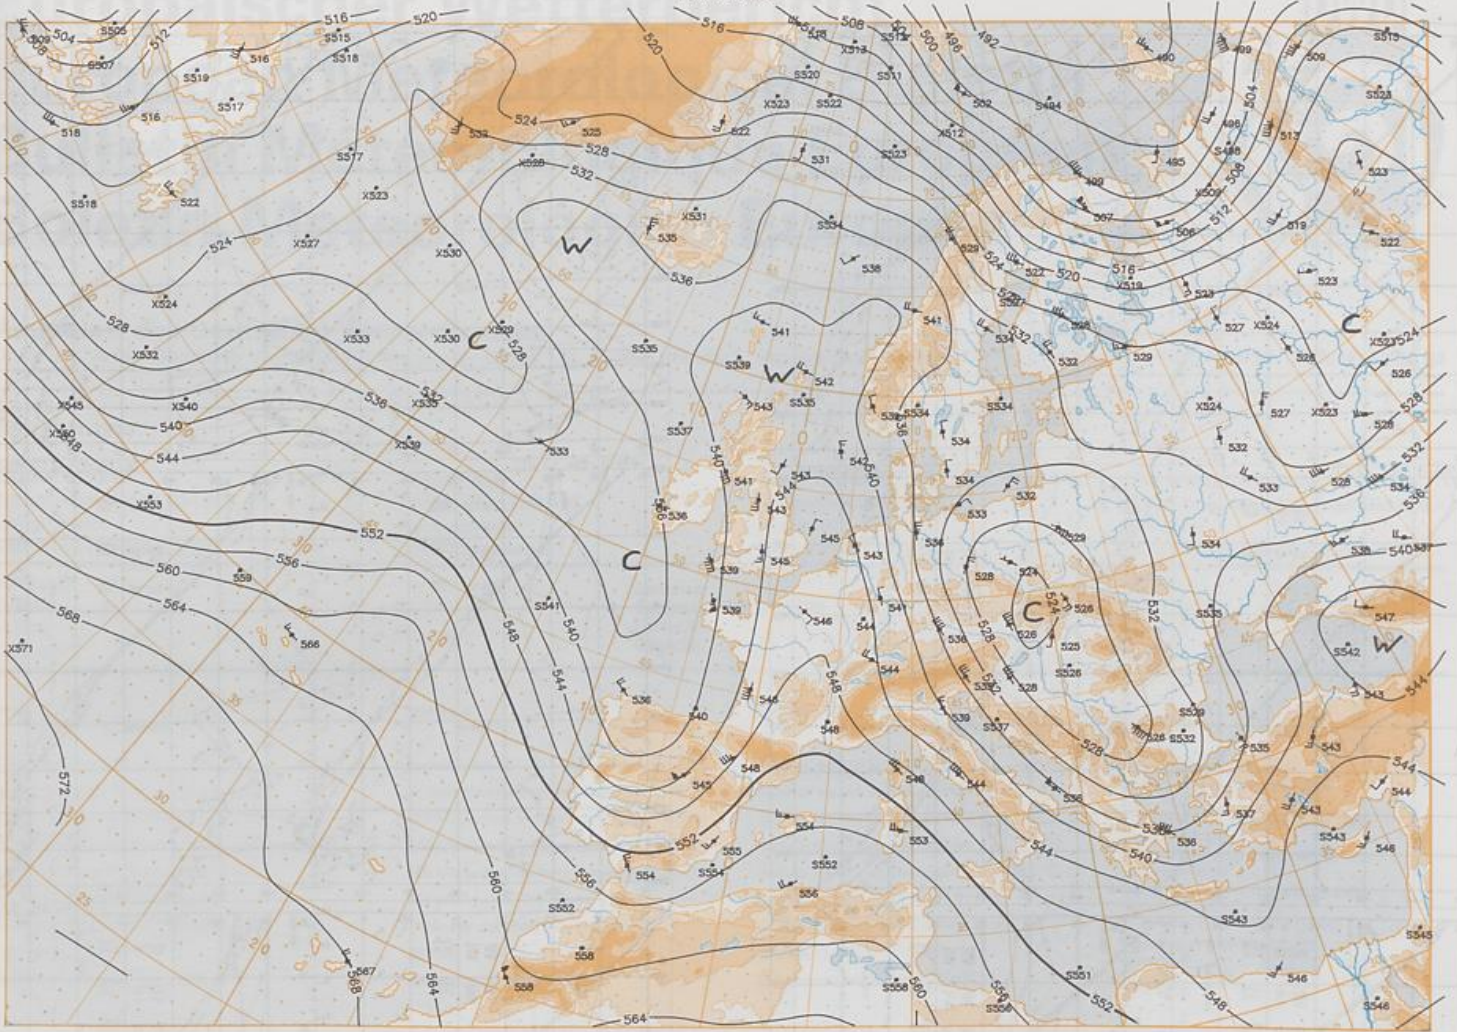

05.01.1996

-7-