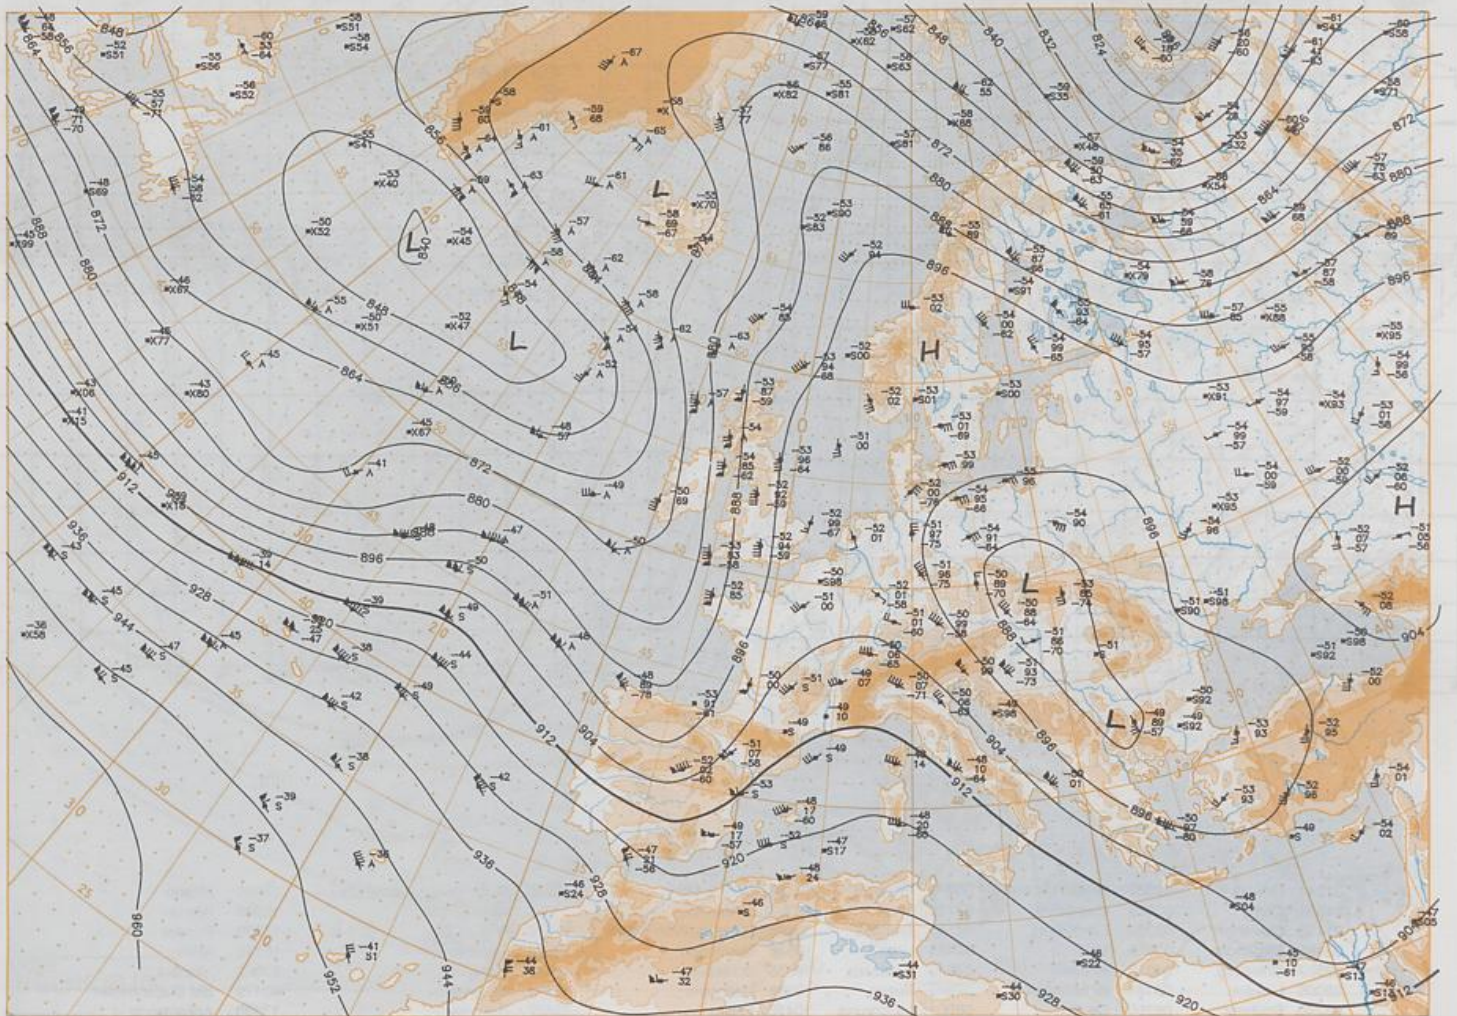

Stereogr. proj. 1:30 000 000 in 60°N

500/1000 hPa 12 UTC