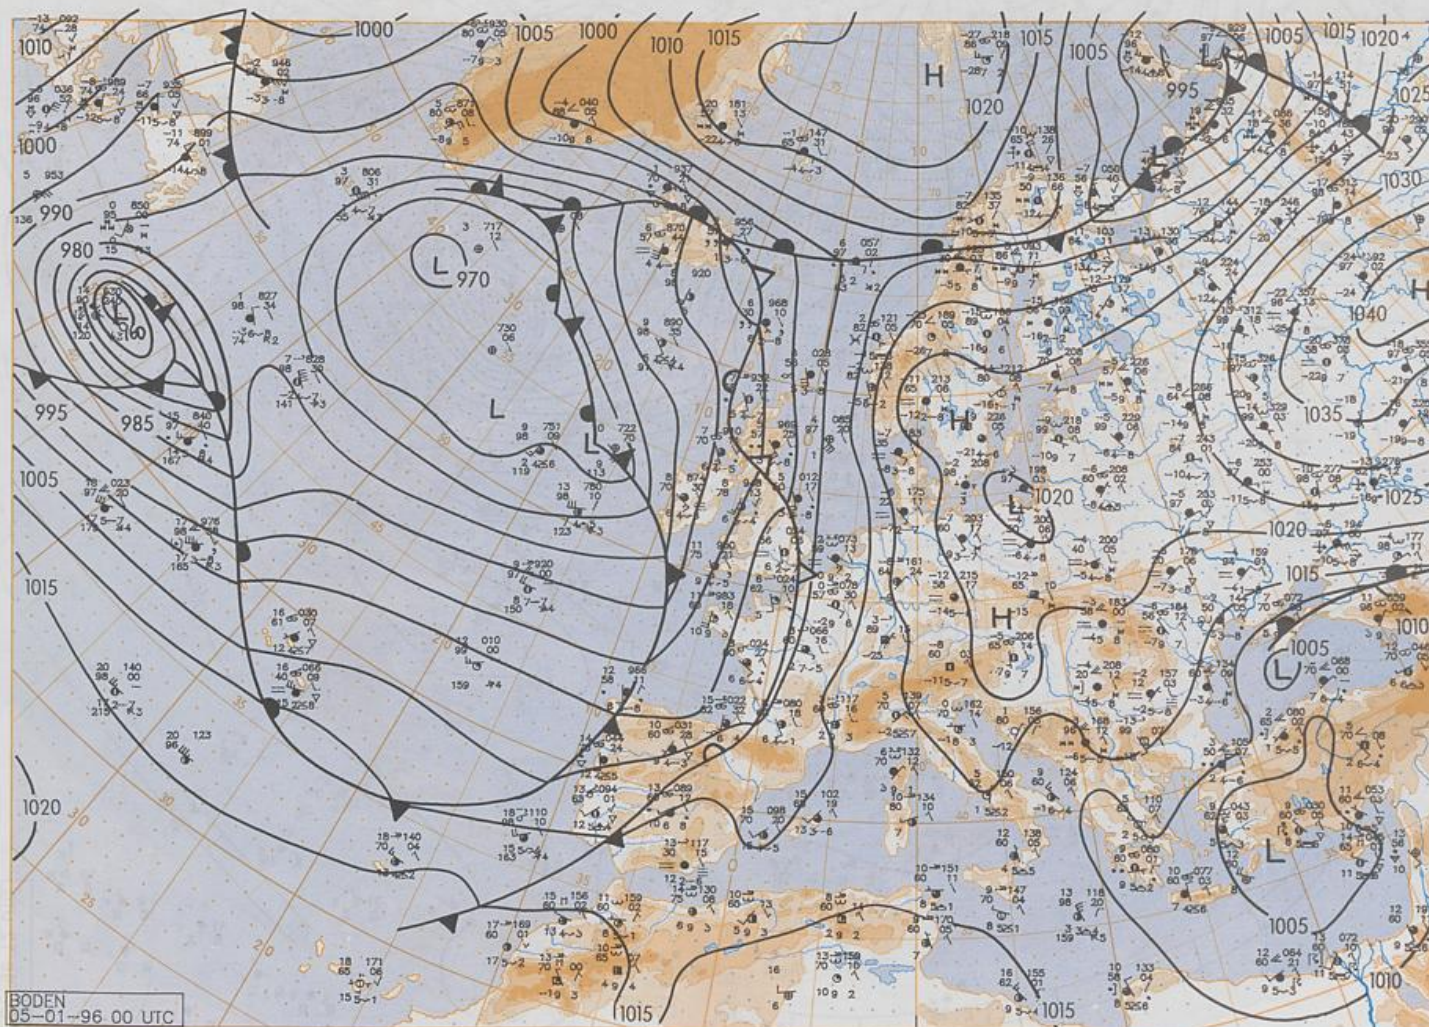

Contenido

Análisis superficie 00 UTC
Análisis en superficie hemisferio norte 12 UTC
Topografía de la superficie de 500 hPa hemisferio norte 12 UTC
Topografía de la superficie de 200 hPa hemisferio norte 12 UTC
Topografía de la superficie de 100 hPa hemisferio norte 12 UTC
850 hPa 12 UTC, 700 hPa 12 UTC
Relativa 500/1000 hPa 12 UTC
300 hPa 12 UTC
Diagramas aerológicos 12 UTC