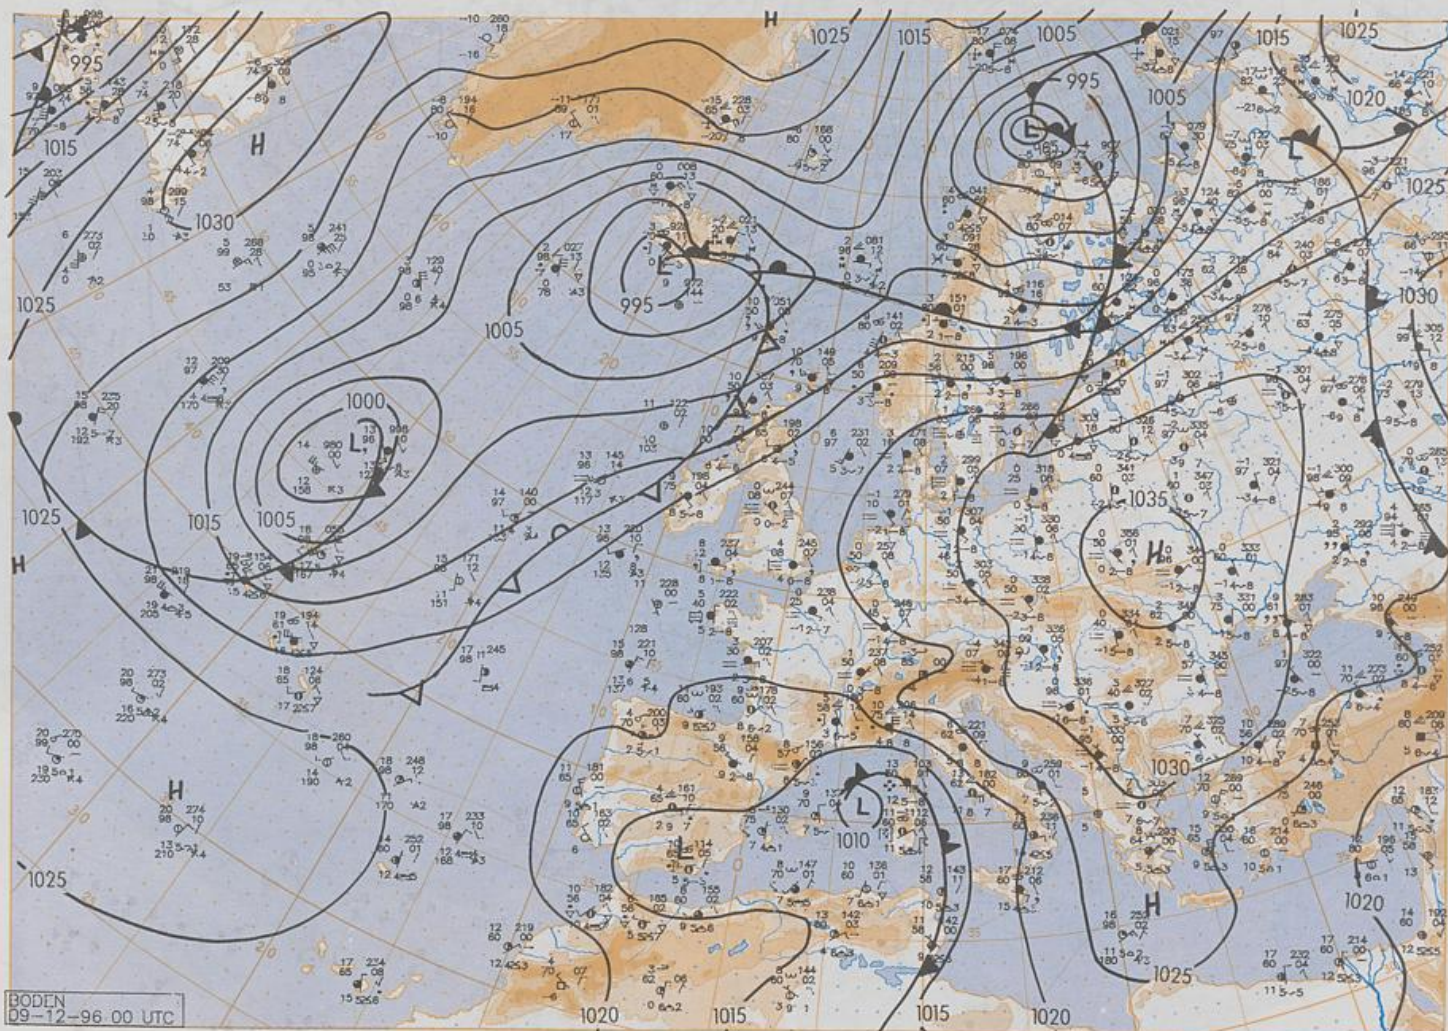

Contenido

Análisis superficie 00 UTC
Análisis en superficie hemisferio norte 12 UTC
Topografía de la superficie de 500 hPa hemisferio norte 12 UTC
Topografía de la superficie de 200 hPa hemisferio norte 12 UTC
Topografía de la superficie de 100 hPa hemisferio norte 12 UTC
850 hPa 12 UTC, 700 hPa 12 UTC
Relativa 500/1000 hPa 12 UTC
300 hPa 12 UTC
Diagramas aerológicos 12 UTC