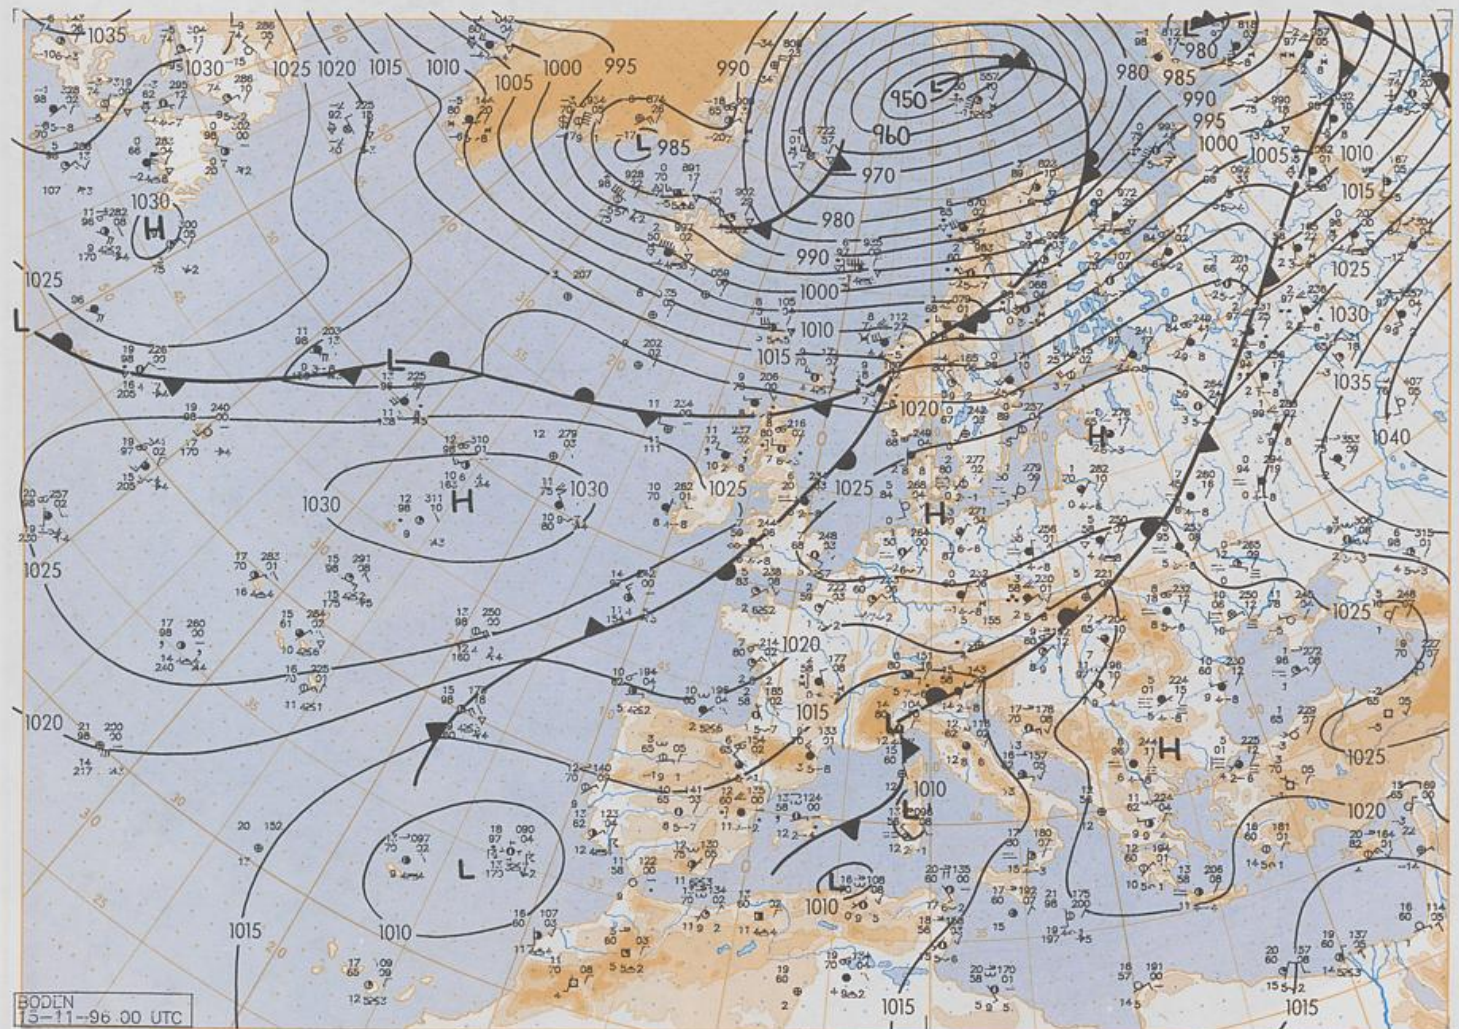

Surface chart 00 UTC

Contenido

Análisis superficie 00 UTC
Análisis en superficie hemisferio norte 12 UTC
Topografía de la superficie de 500 hPa hemisferio norte 12 UTC
Topografía de la superficie de 200 hPa hemisferio norte 12 UTC
Topografía de la superficie de 100 hPa hemisferio norte 12 UTC
850 hPa 12 UTC, 700 hPa 12 UTC
Relativa 500/1000 hPa 12 UTC
300 hPa 12 UTC
Diagramas aerológicos 12 UTC