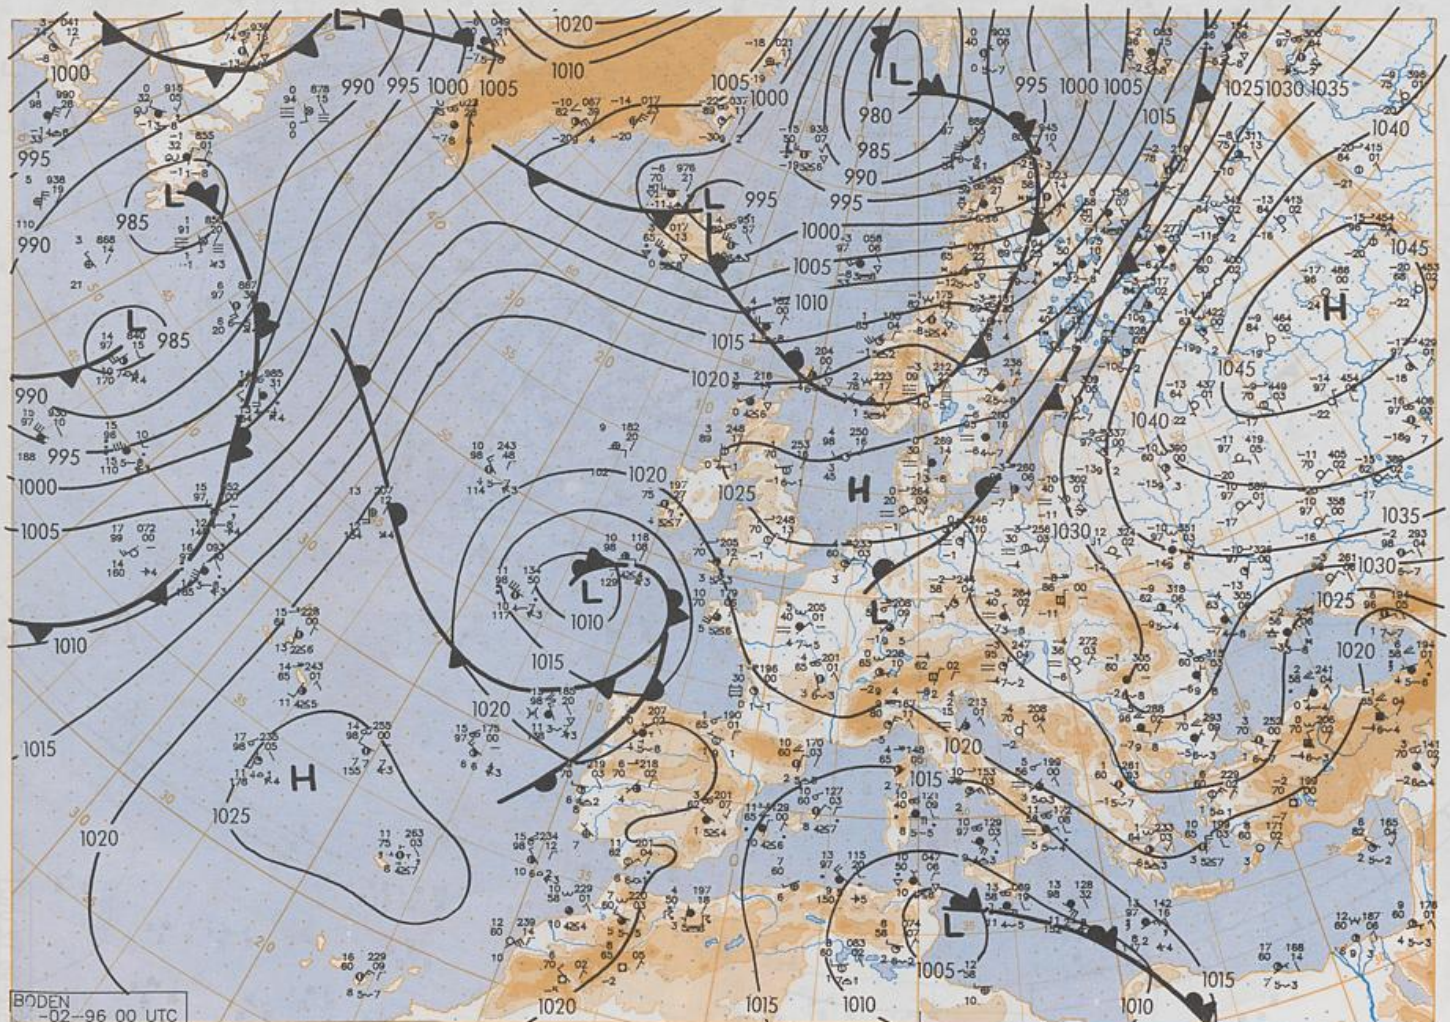

Surface chart 00 UTC

Contenido

Análisis superficie 00 UTC
Análisis en superficie hemisferio norte 12 UTC
Topografía de la superficie de 500 hPa hemisferio norte 12 UTC
Topografía de la superficie de 200 hPa hemisferio norte 12 UTC
Topografía de la superficie de 100 hPa hemisferio norte 12 UTC
850 hPa 12 UTC, 700 hPa 12 UTC
Relativa 500/1000 hPa 12 UTC
300 hPa 12 UTC
Diagramas aerológicos 12 UTC

BODEN -02-96 00 UTC
Stereogr. proj. 1:30 000 000 60°N