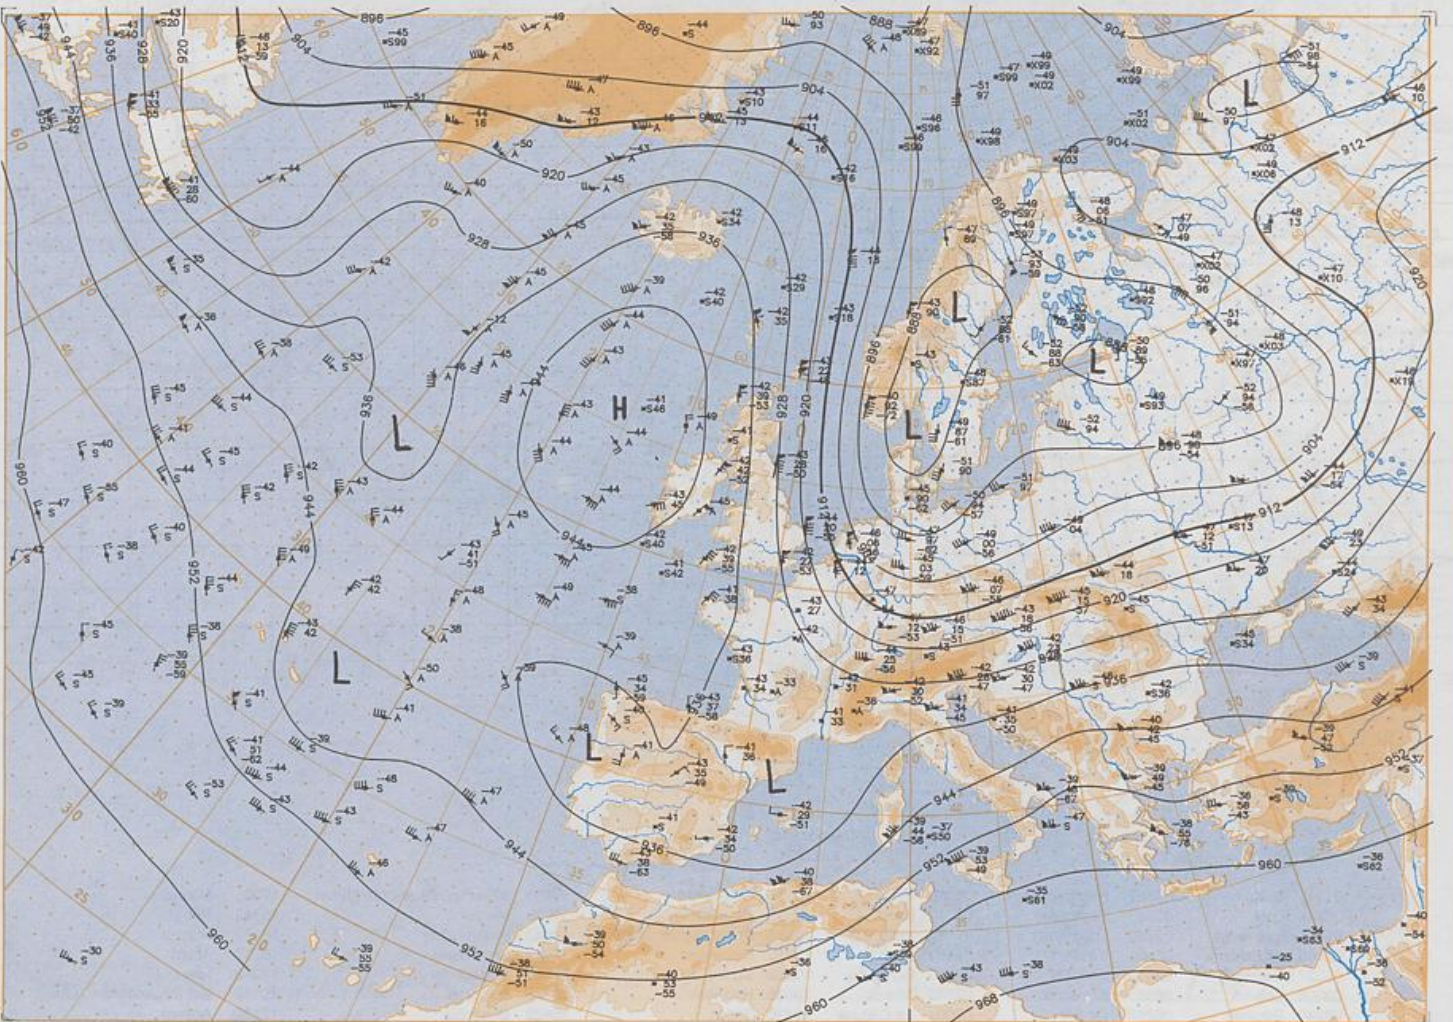

100 hPa 12 UTC

Stereogr. proj., 1:30 000 000 in 60°N

850 hPa 12 UTC

700 hPa 12 UTC

Stereogr. proj. 1:30 000 000 in 60°N

500/1000 hPa 12 UTC

300 hPa 12 UTC

Aerological Diagrams 12 UTC