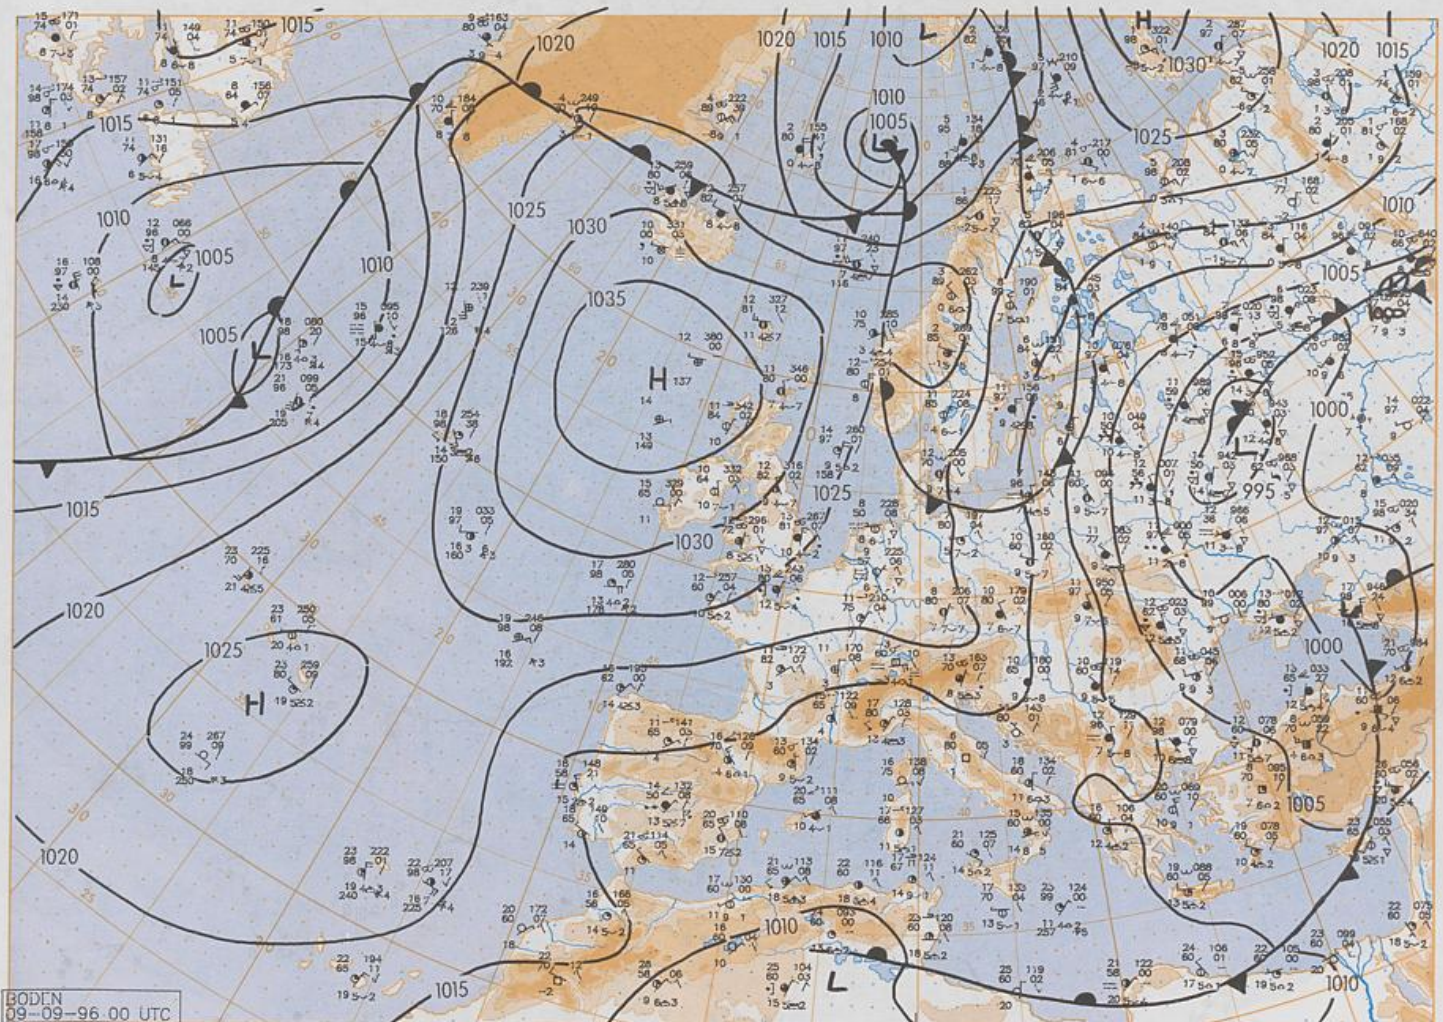

Contenido

Análisis superficie 00 UTC
Análisis en superficie hemisferio norte 12 UTC
Topografía de la superficie de 500 hPa hemisferio norte 12 UTC
Topografía de la superficie de 200 hPa hemisferio norte 12 UTC
Topografía de la superficie de 100 hPa hemisferio norte 12 UTC
850 hPa 12 UTC, 700 hPa 12 UTC
Relativa 500/1000 hPa 12 UTC
300 hPa 12 UTC
Diagramas aerológicos 12 UTC