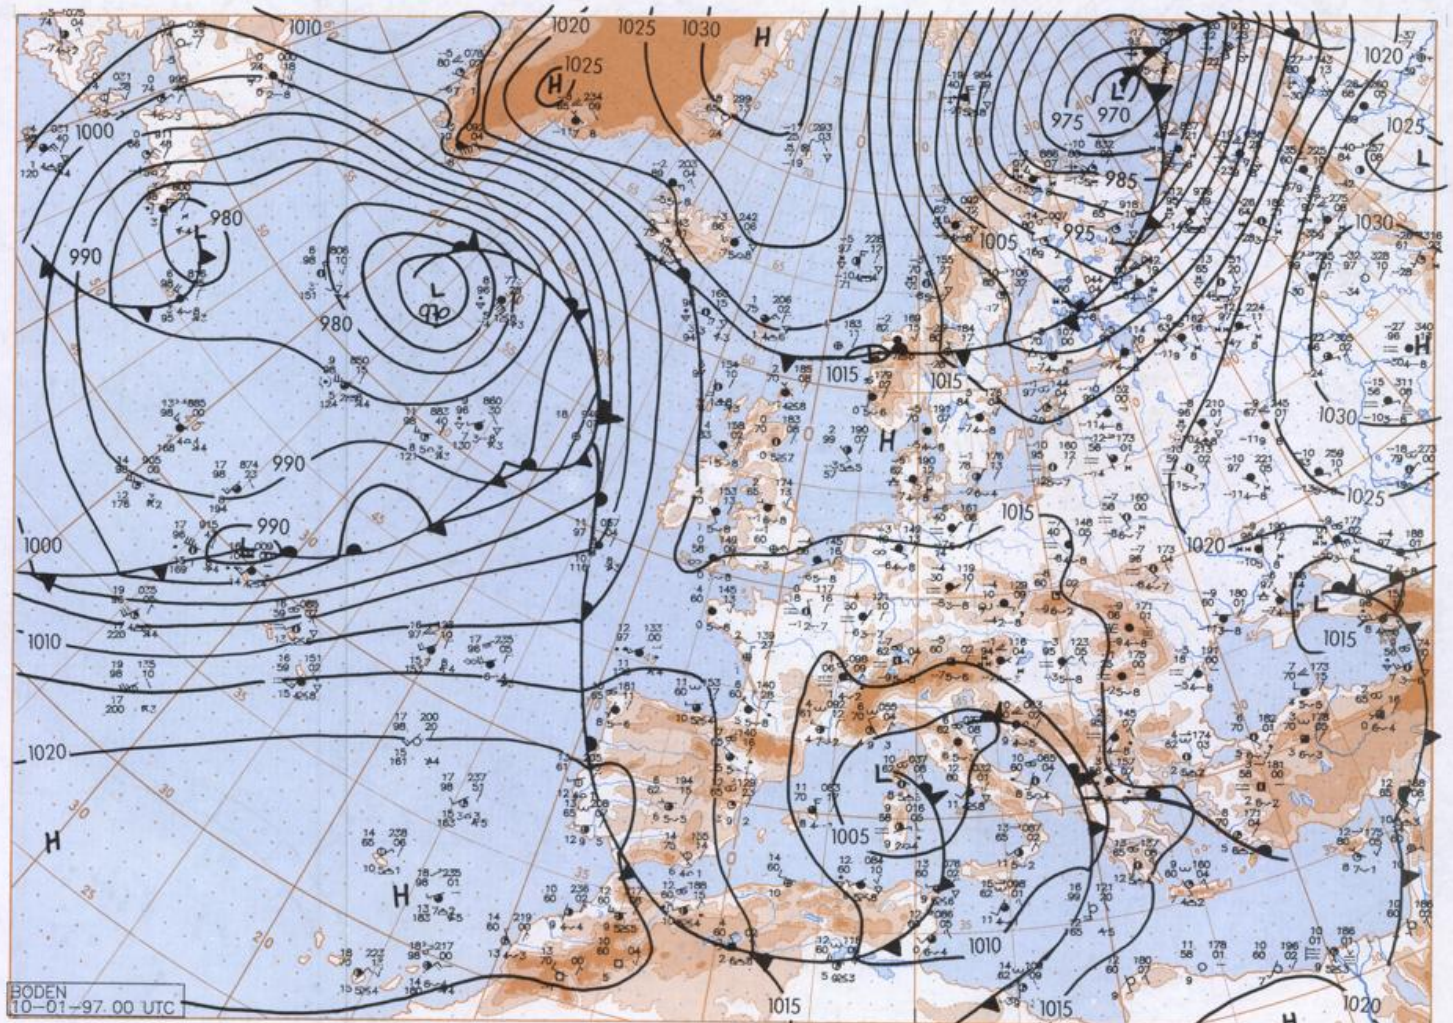

Contenido

Análisis superficie 00 UTC
Análisis en superficie hemisferio norte 12 UTC
Topografía de la superficie de 500 hPa hemisferio norte 12 UTC
Topografía de la superficie de 200 hPa hemisferio norte 12 UTC
Topografía de la superficie de 100 hPa hemisferio norte 12 UTC
850 hPa 12 UTC, 700 hPa 12 UTC
Relativa 500/1000 hPa 12 UTC
300 hPa 12 UTC
Diagramas aerológicos 12 UTC