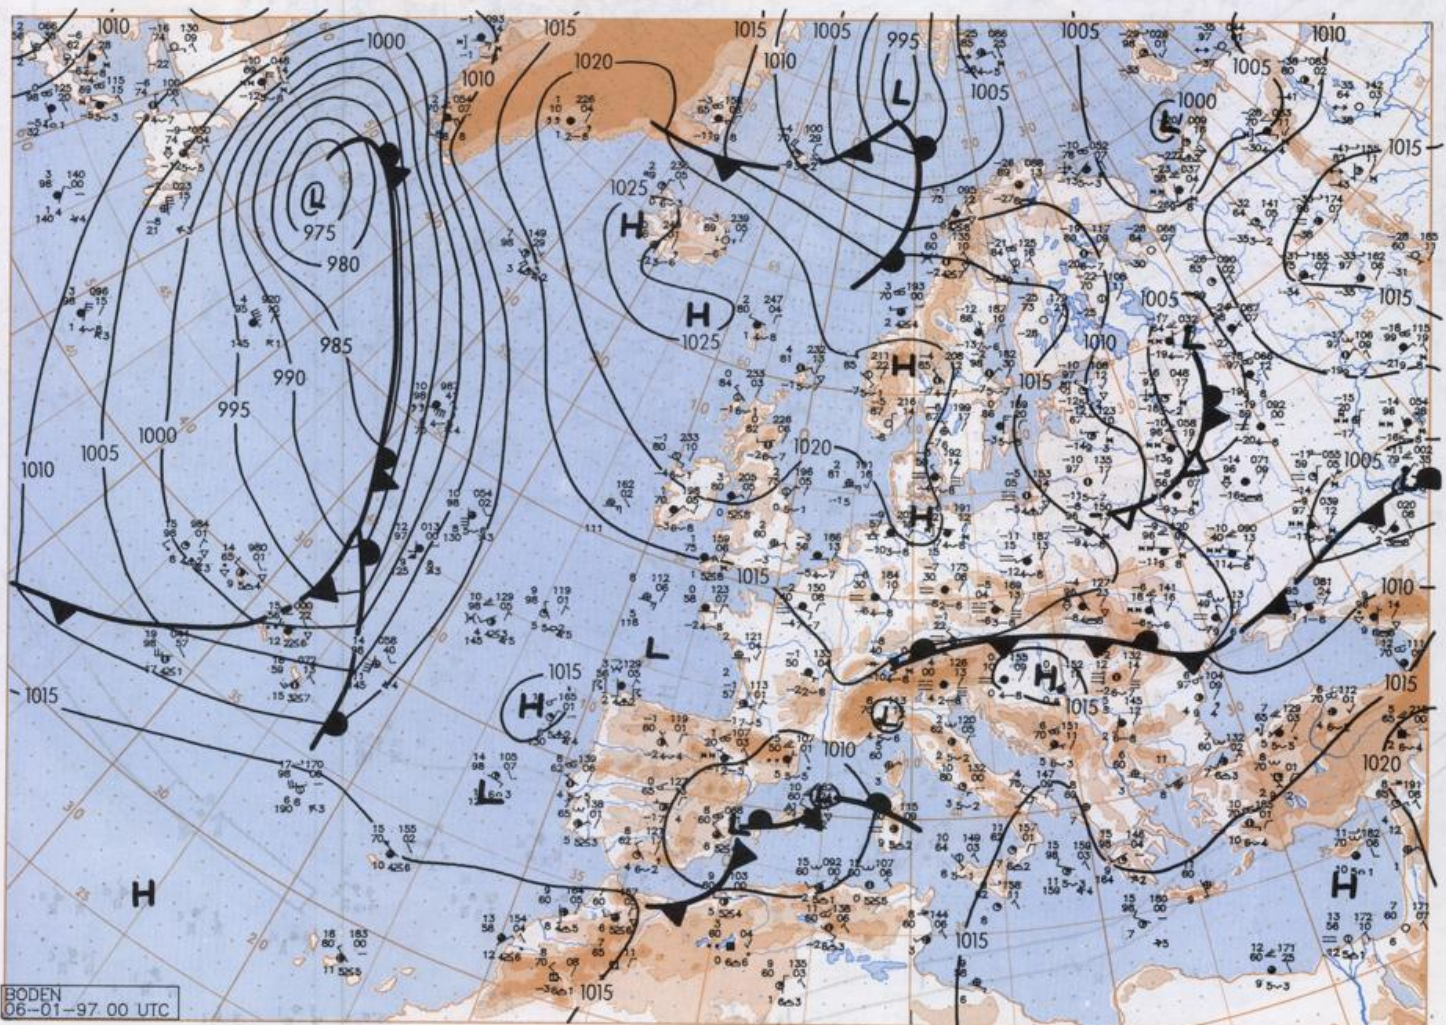

Contenido

Análisis superficie 00 UTC
Análisis en superficie hemisferio norte 12 UTC
Topografía de la superficie de 500 hPa hemisferio norte 12 UTC
Topografía de la superficie de 200 hPa hemisferio norte 12 UTC
Topografía de la superficie de 100 hPa hemisferio norte 12 UTC
850 hPa 12 UTC, 700 hPa 12 UTC
Relativa 500/1000 hPa 12 UTC
300 hPa 12 UTC
Diagramas aerológicos 12 UTC