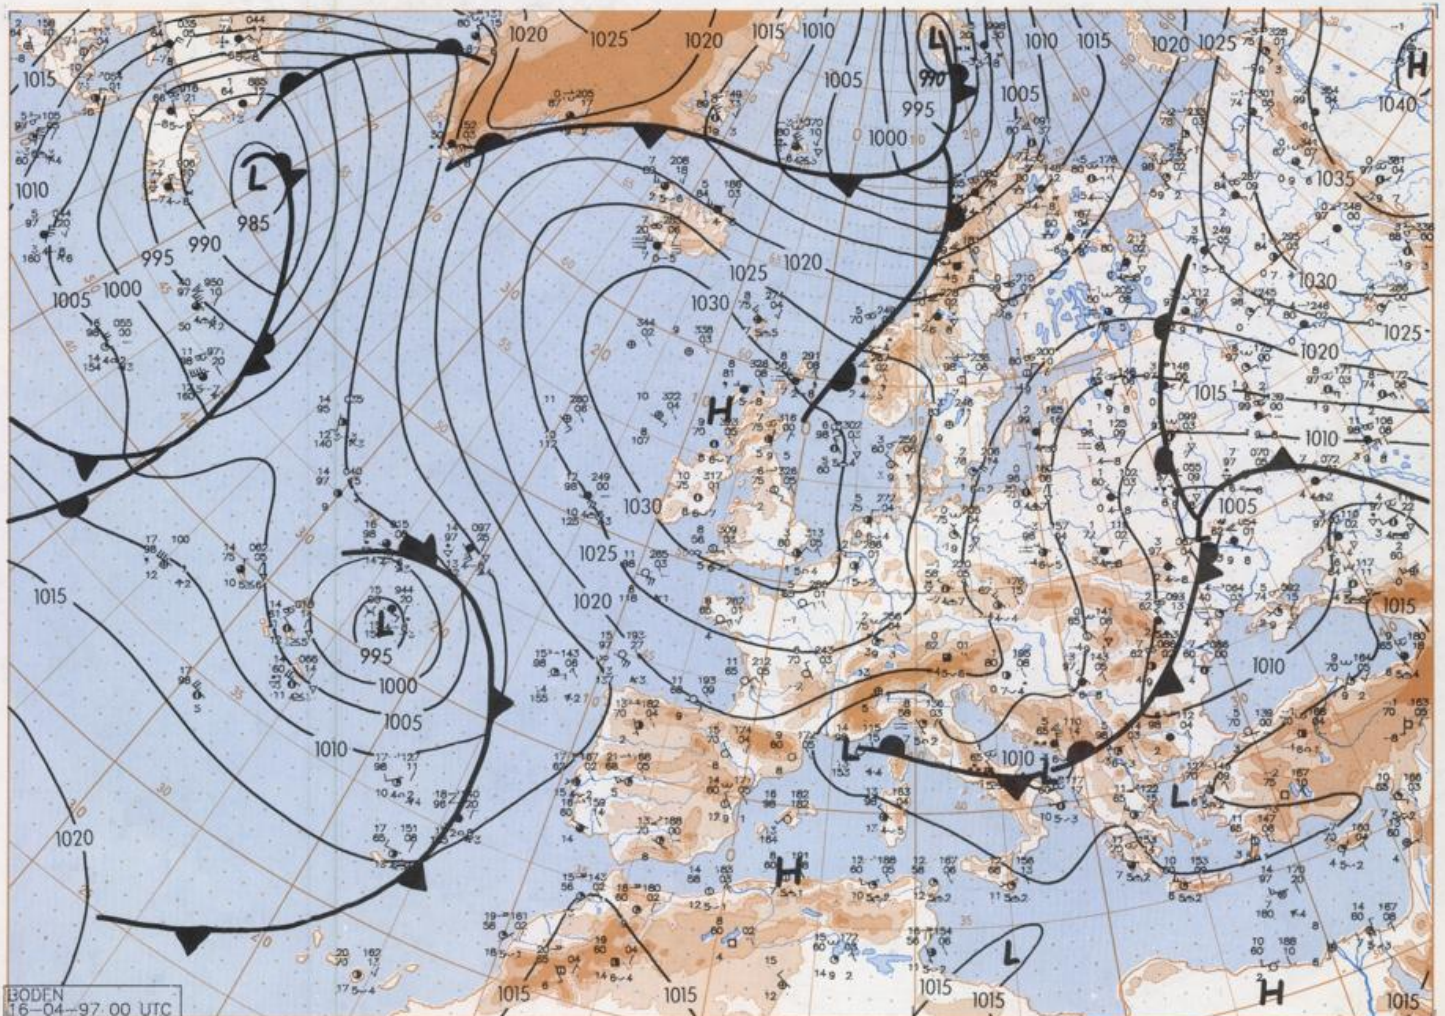

Contenido

Análisis superficie 00 UTC
Análisis en superficie hemisferio norte 12 UTC
Topografía de la superficie de 500 hPa hemisferio norte 12 UTC
Topografía de la superficie de 200 hPa hemisferio norte 12 UTC
Topografía de la superficie de 100 hPa hemisferio norte 12 UTC
850 hPa 12 UTC, 700 hPa 12 UTC
Relativa 500/1000 hPa 12 UTC
300 hPa 12 UTC
Diagramas aerológicos 12 UTC