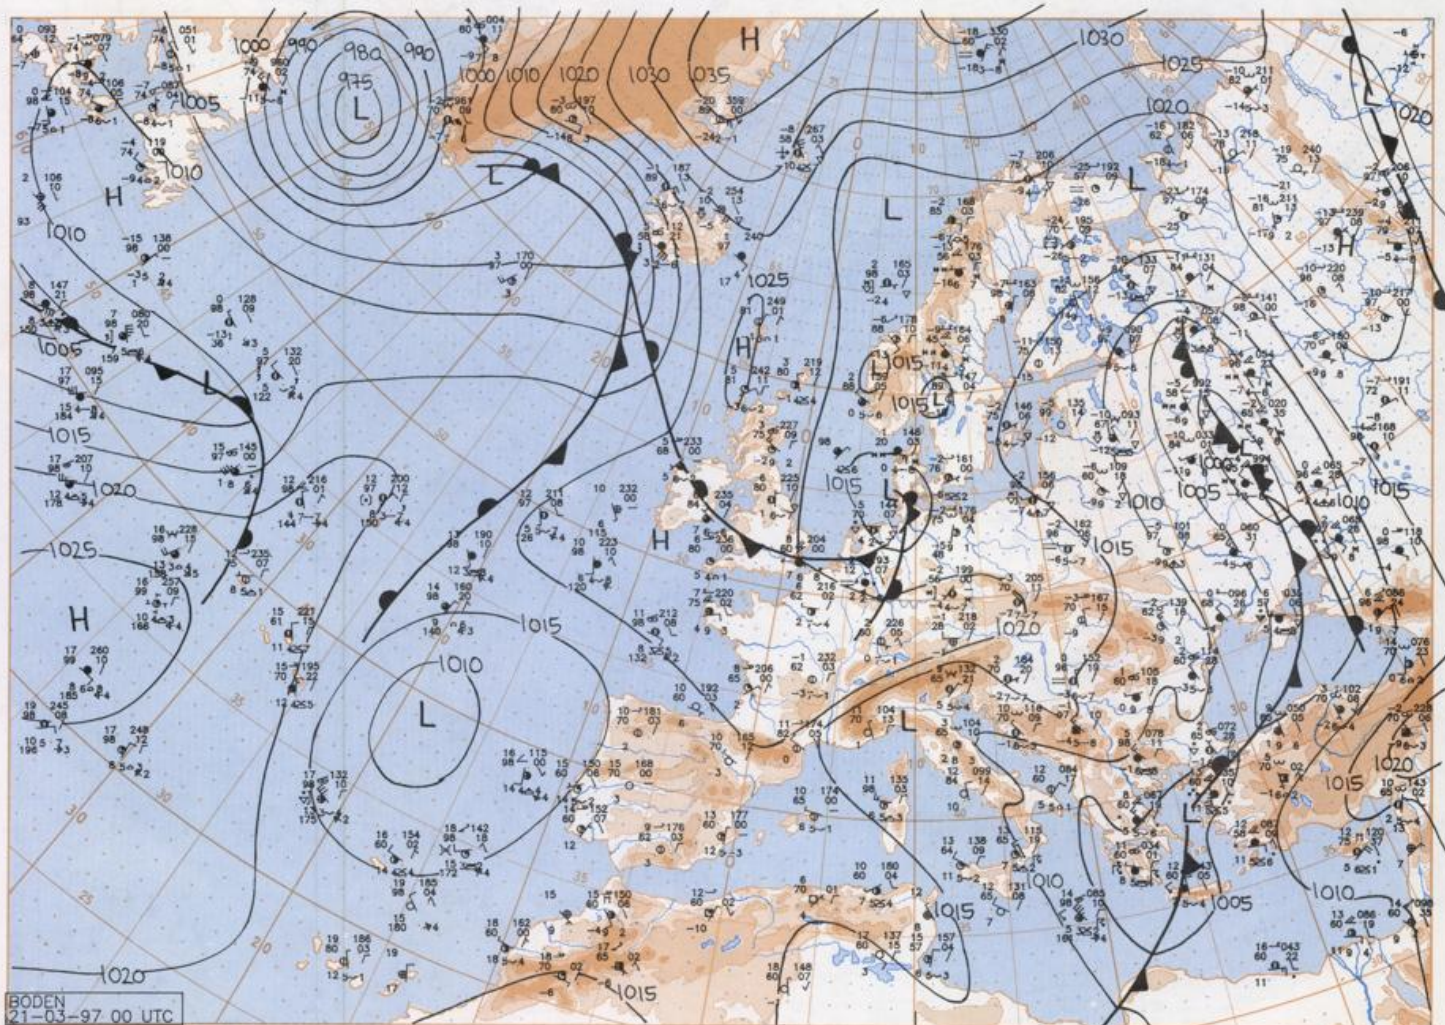

Contenido

Análisis superficie 00 UTC
Análisis en superficie hemisferio norte 12 UTC
Topografía de la superficie de 500 hPa hemisferio norte 12 UTC
Topografía de la superficie de 200 hPa hemisferio norte 12 UTC
Topografía de la superficie de 100 hPa hemisferio norte 12 UTC
850 hPa 12 UTC, 700 hPa 12 UTC
Relativa 500/1000 hPa 12 UTC
300 hPa 12 UTC
Diagramas aerológicos 12 UTC