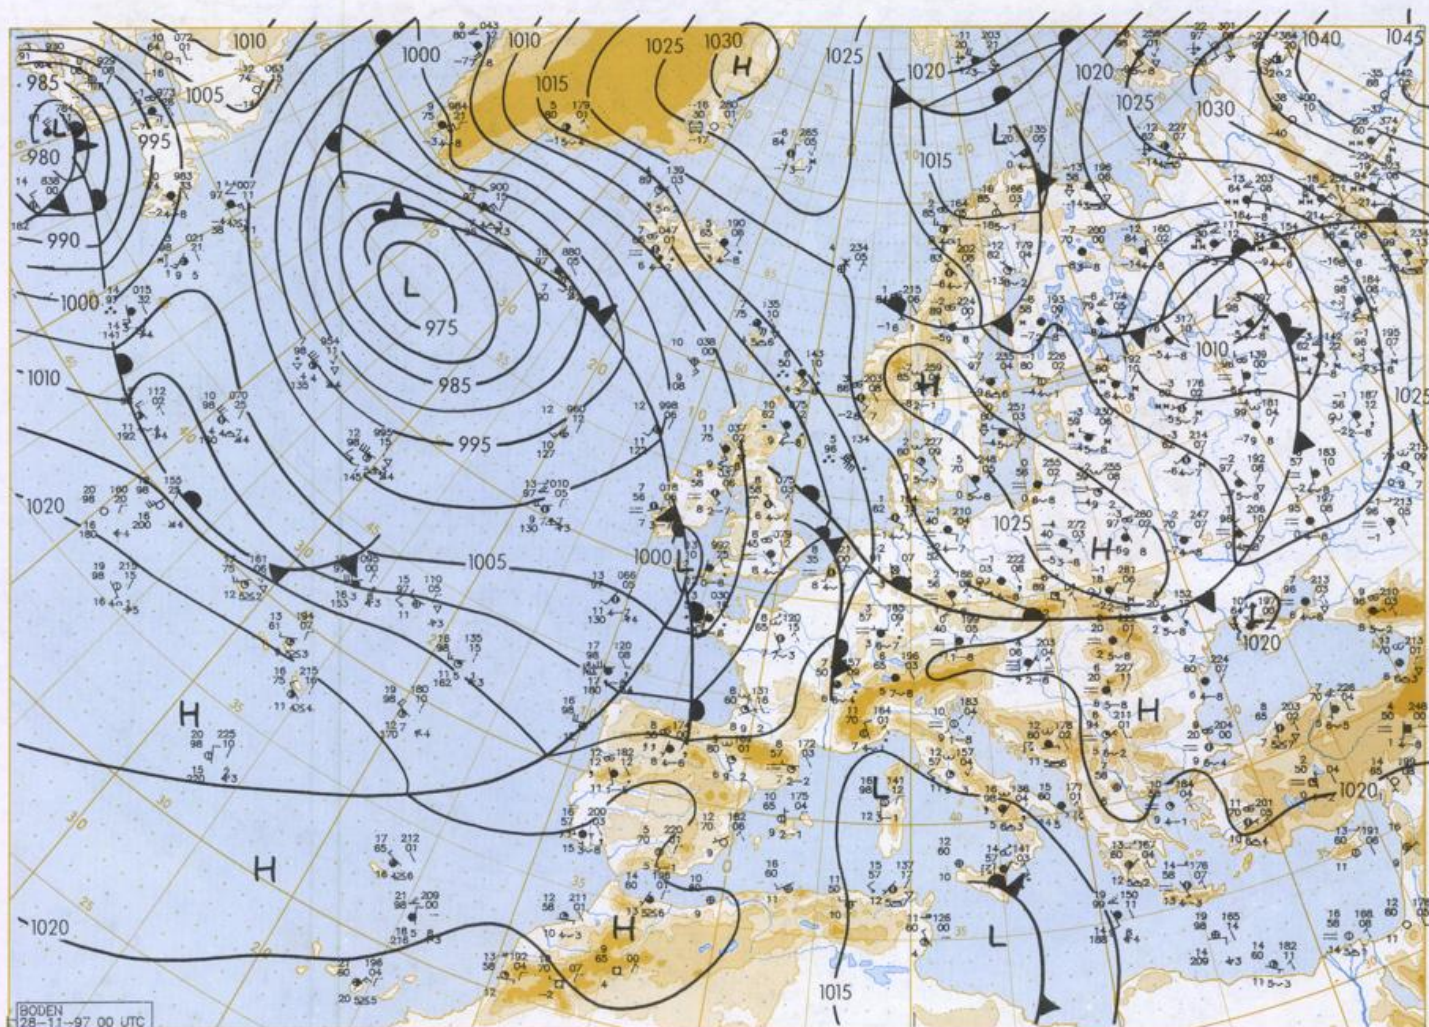

Contenido

Análisis superficie 00 UTC
Análisis en superficie hemisferio norte 12 UTC
Topografía de la superficie de 500 hPa hemisferio norte 12 UTC
Topografía de la superficie de 200 hPa hemisferio norte 12 UTC
Topografía de la superficie de 100 hPa hemisferio norte 12 UTC
850 hPa 12 UTC, 700 hPa 12 UTC
Relativa 500/1000 hPa 12 UTC
300 hPa 12 UTC
Diagramas aerológicos 12 UTC