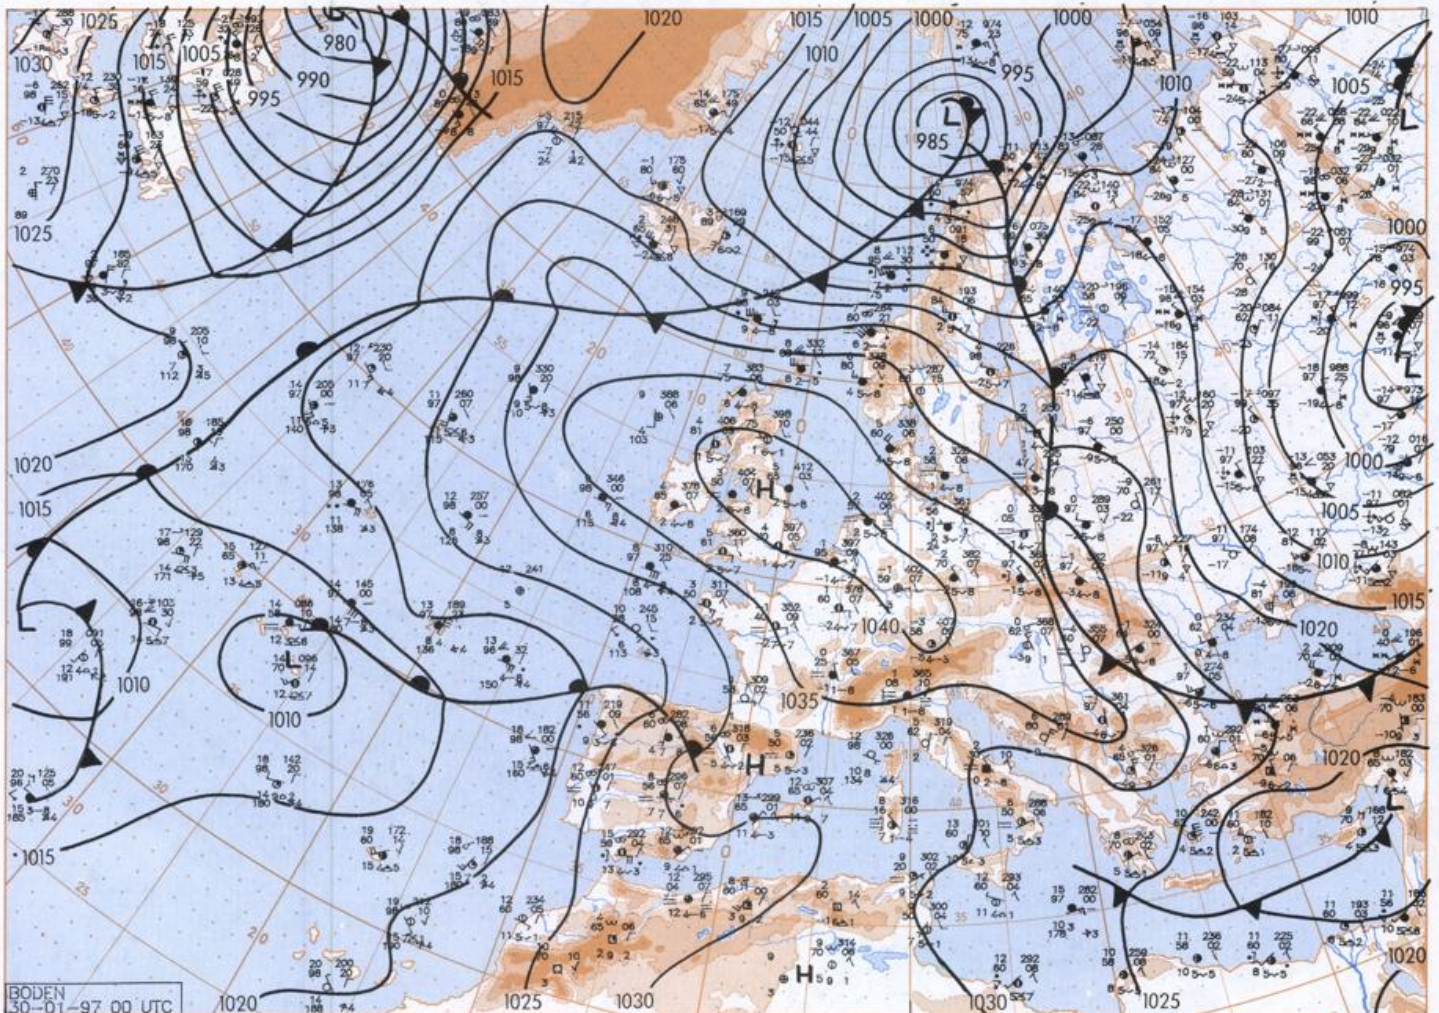

Contenido

Análisis superficie 00 UTC
Análisis en superficie hemisferio norte 12 UTC
Topografía de la superficie de 500 hPa hemisferio norte 12 UTC
Topografía de la superficie de 200 hPa hemisferio norte 12 UTC
Topografía de la superficie de 100 hPa hemisferio norte 12 UTC
850 hPa 12 UTC, 700 hPa 12 UTC
Relativa 500/1000 hPa 12 UTC
300 hPa 12 UTC
Diagramas aerológicos 12 UTC