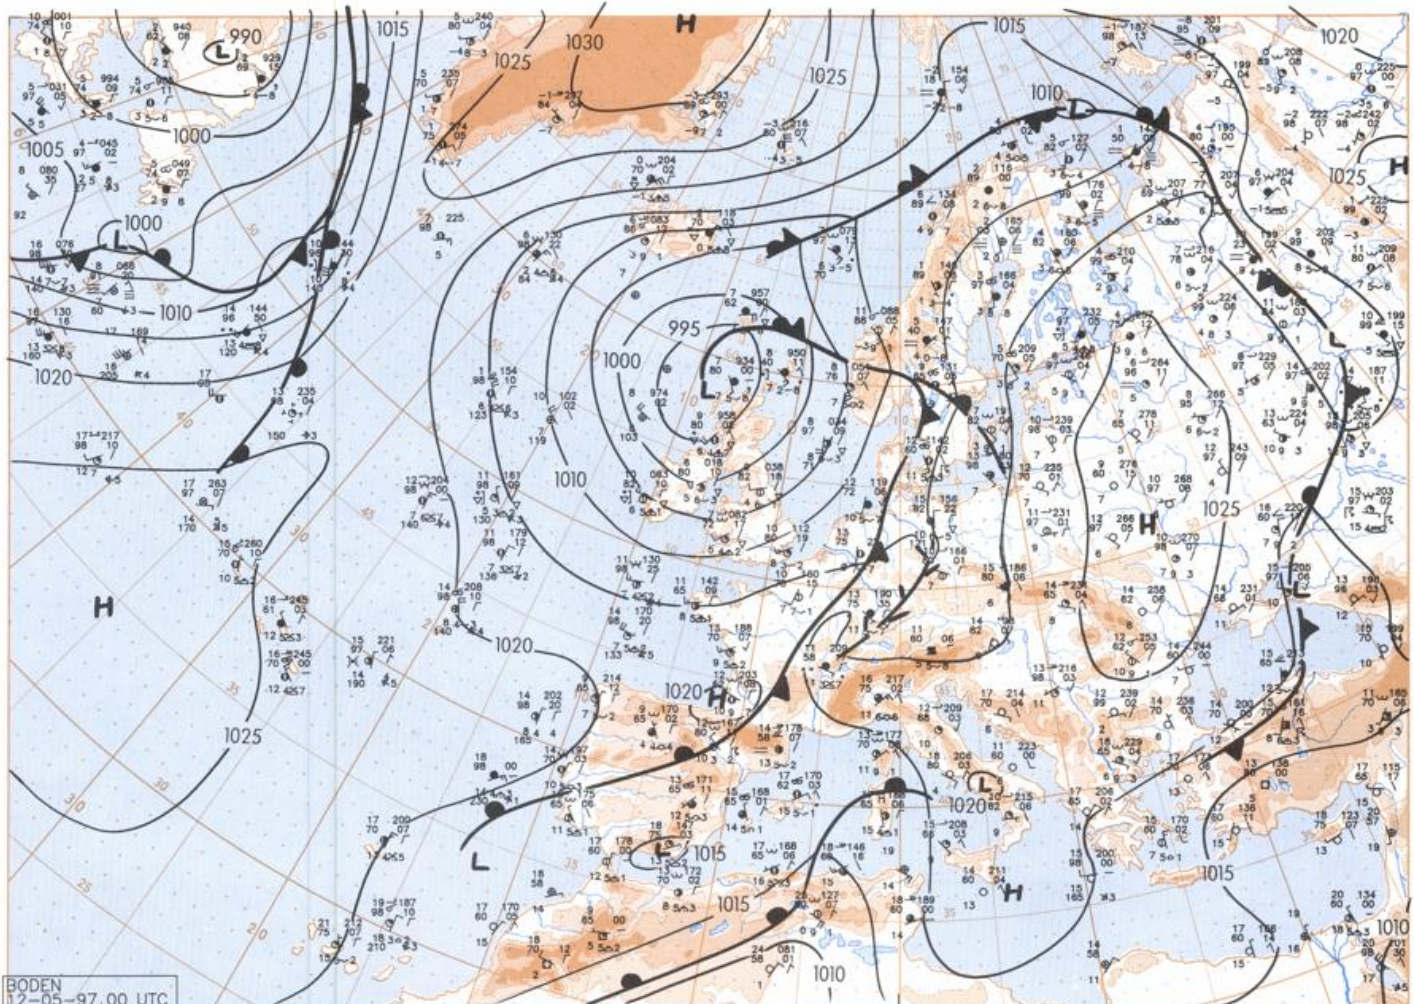

Contenido

Análisis superficie 00 UTC
Análisis en superficie hemisferio norte 12 UTC
Topografía de la superficie de 500 hPa hemisferio norte 12 UTC
Topografía de la superficie de 200 hPa hemisferio norte 12 UTC
Topografía de la superficie de 100 hPa hemisferio norte 12 UTC
850 hPa 12 UTC, 700 hPa 12 UTC
Relativa 500/1000 hPa 12 UTC
300 hPa 12 UTC
Diagramas aerológicos 12 UTC