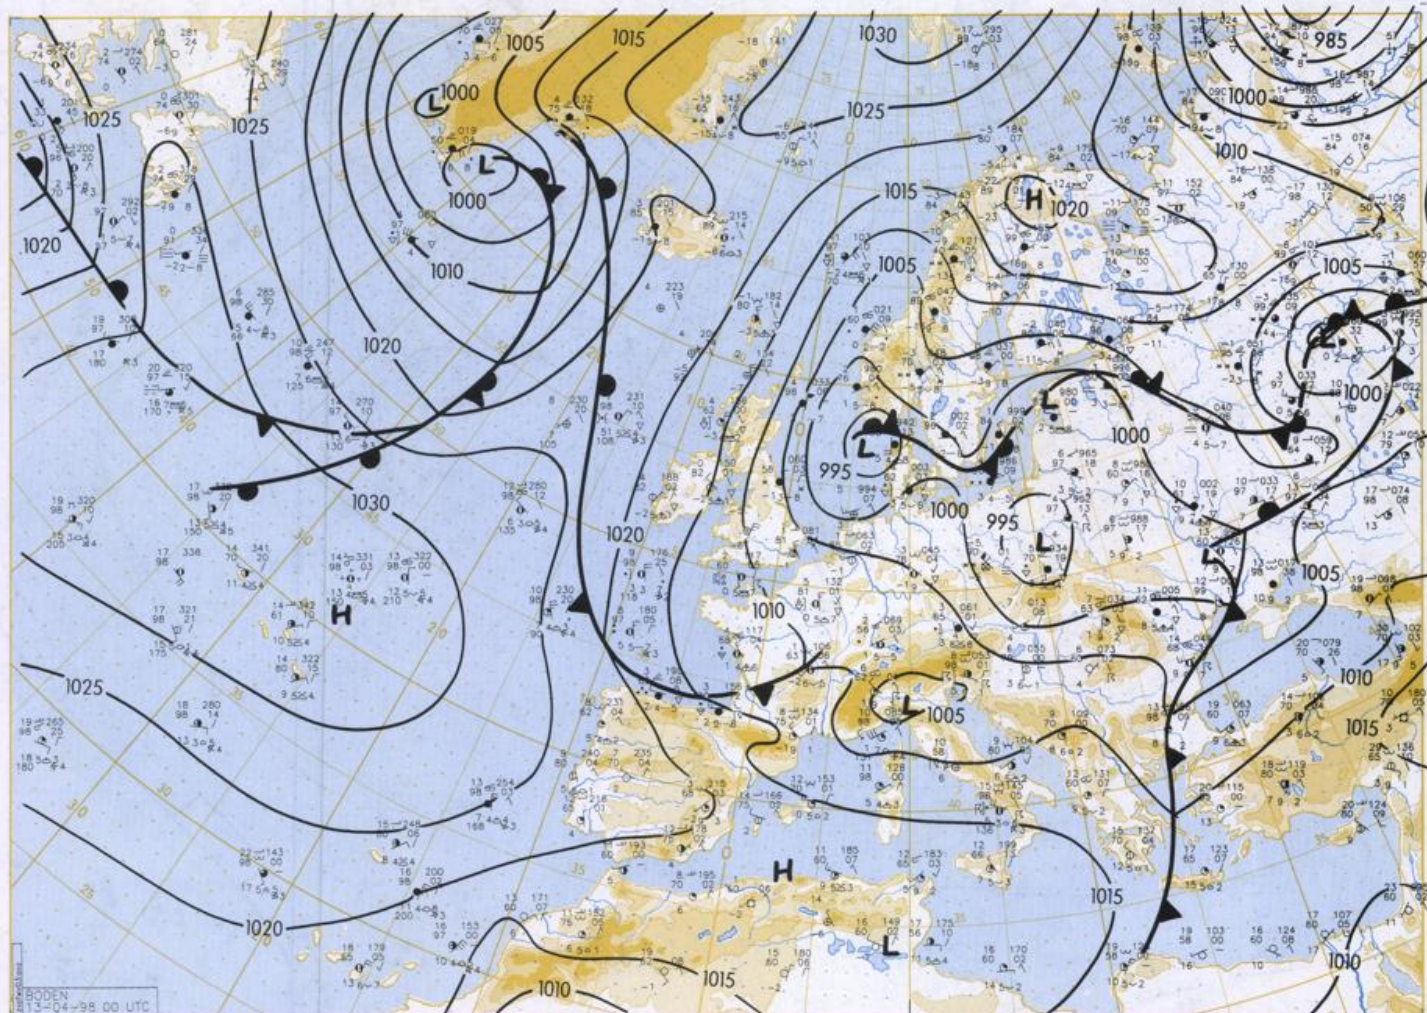

### Contents

Surface chart 00 UTC  
Surface chart northern hemisphere 12 UTC  
500 hPa surface northern hemisphere 12 UTC  
200 hPa surface northern hemisphere 12 UTC  
100 hPa surface northern hemisphere 12 UTC  
850 hPa 12 UTC, 700 hPa 12 UTC  
Thickness chart 500/1000 hPa 12 UTC  
300 hPa 12 UTC  
Aerological diagrams 12 UTC

Stereogr. proj. 1:30 000 000 60°N

Surface chart 00 UTC

Surface chart 12 UTC

Scale: 1:625,000  
Projection: Stereographic

500 hPa 12 UTC

500 nautical miles (925 km) 1:60 000 000 60°N

Stereogr. proj. 1:30 000 000 in 60°N