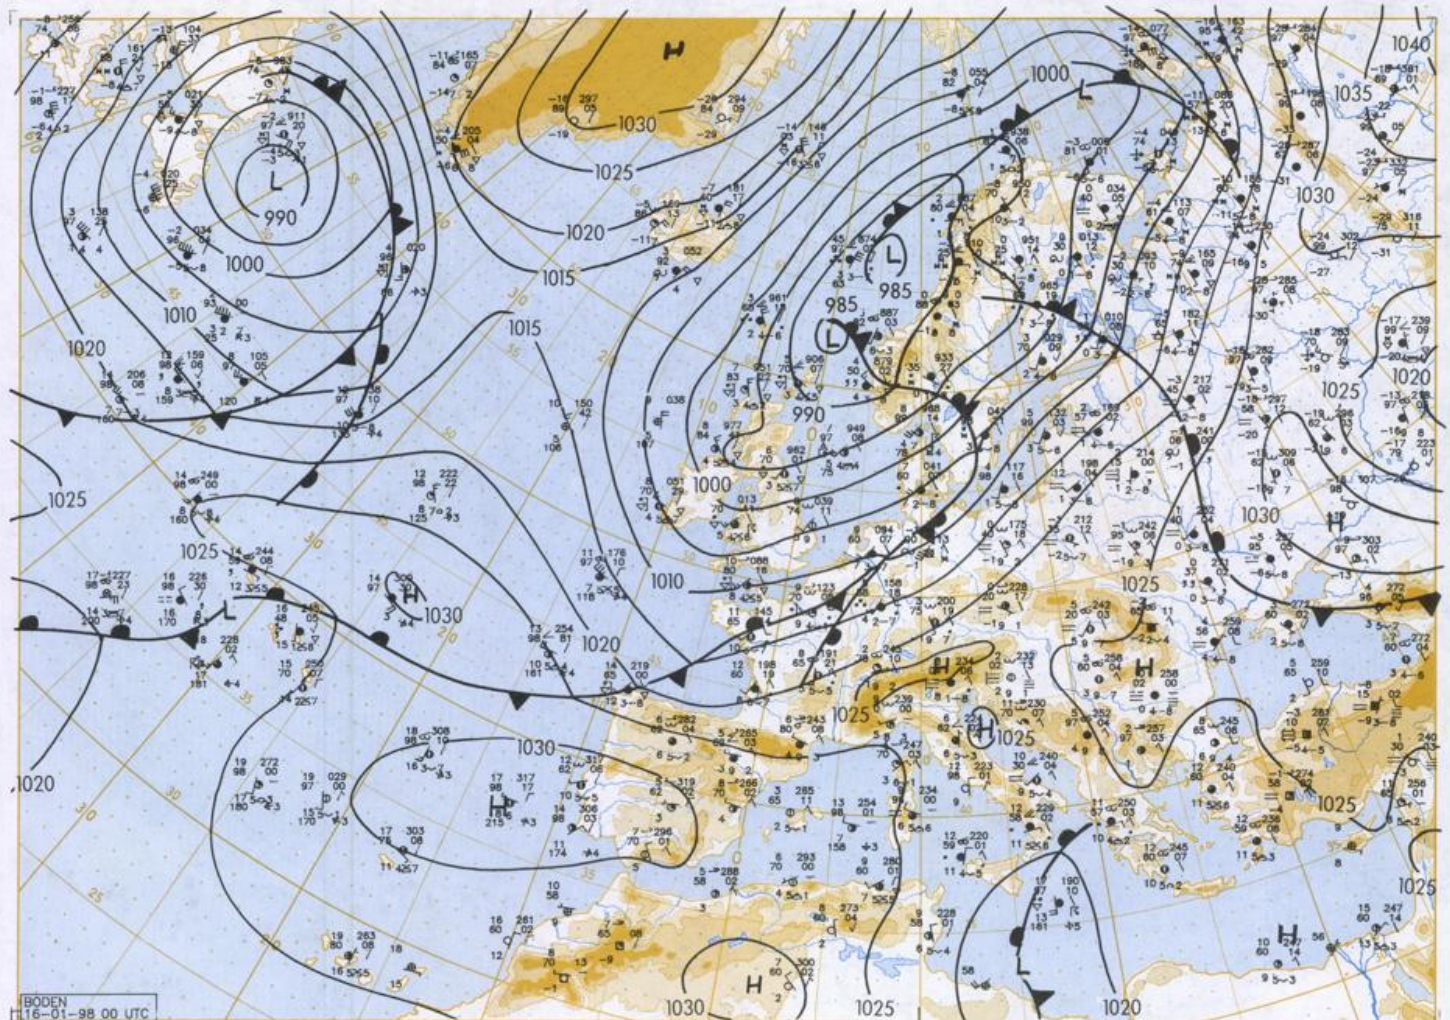

Contenido

Análisis superficie 00 UTC
Análisis en superficie hemisferio norte 12 UTC
Topografía de la superficie de 500 hPa hemisferio norte 12 UTC
Topografía de la superficie de 200 hPa hemisferio norte 12 UTC
Topografía de la superficie de 100 hPa hemisferio norte 12 UTC
850 hPa 12 UTC, 700 hPa 12 UTC
Relativa 500/1000 hPa 12 UTC
300 hPa 12 UTC
Diagramas aerológicos 12 UTC