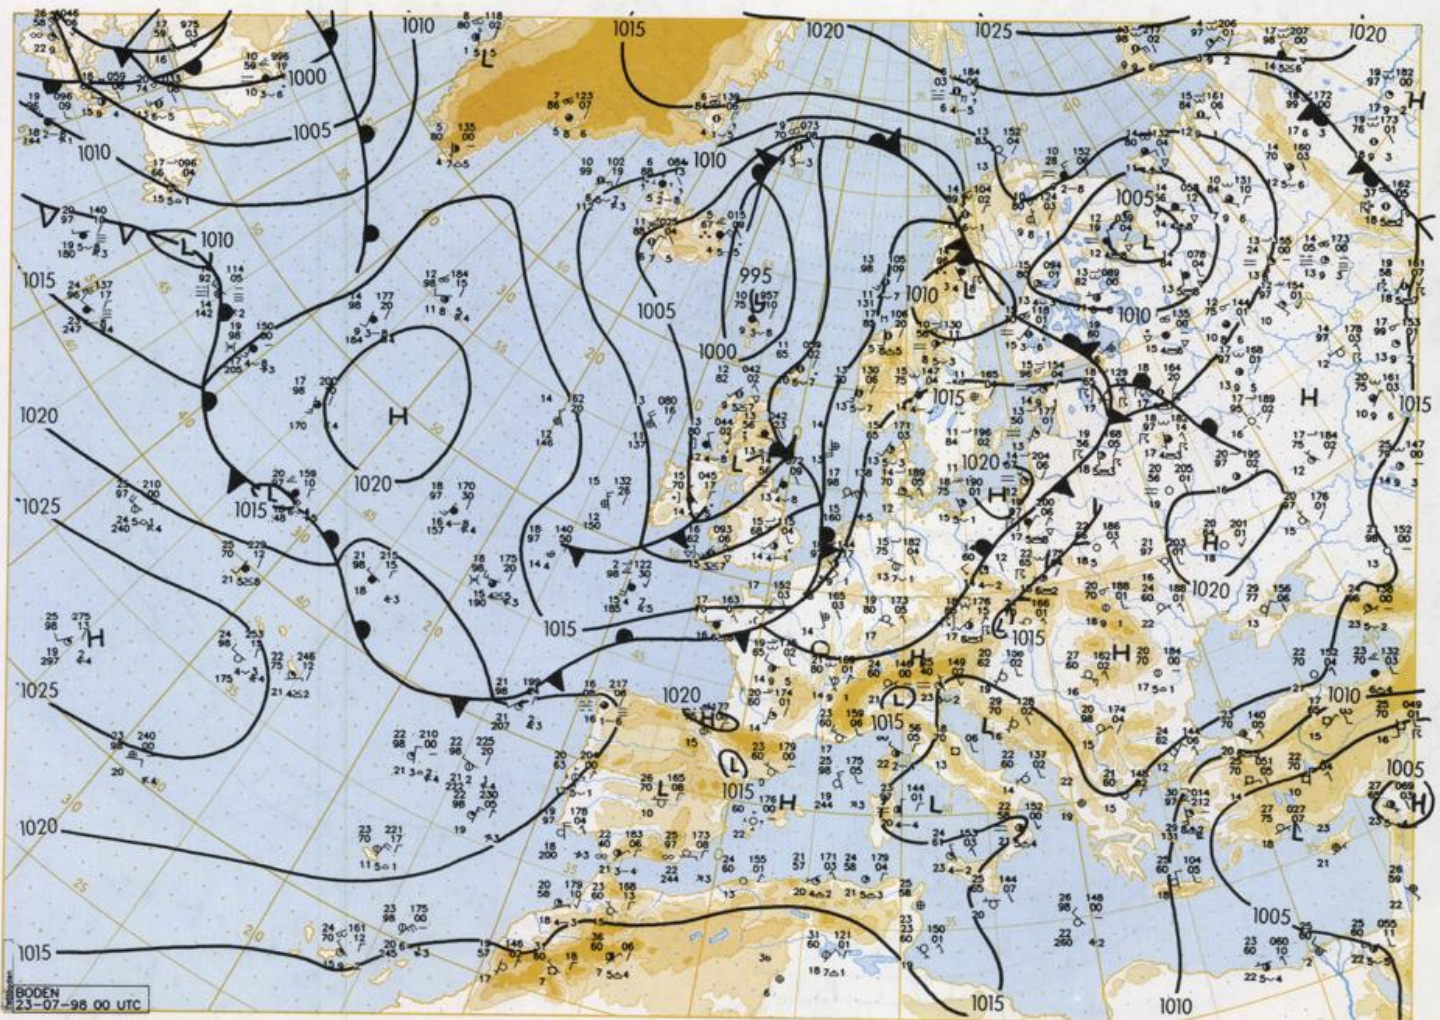

Contenido

Análisis superficie 00 UTC
Análisis en superficie hemisferio norte 12 UTC
Topografía de la superficie de 500 hPa hemisferio norte 12 UTC
Topografía de la superficie de 200 hPa hemisferio norte 12 UTC
Topografía de la superficie de 100 hPa hemisferio norte 12 UTC
850 hPa 12 UTC, 700 hPa 12 UTC
Relativa 500/1000 hPa 12 UTC
300 hPa 12 UTC
Diagramas aerológicos 12 UTC