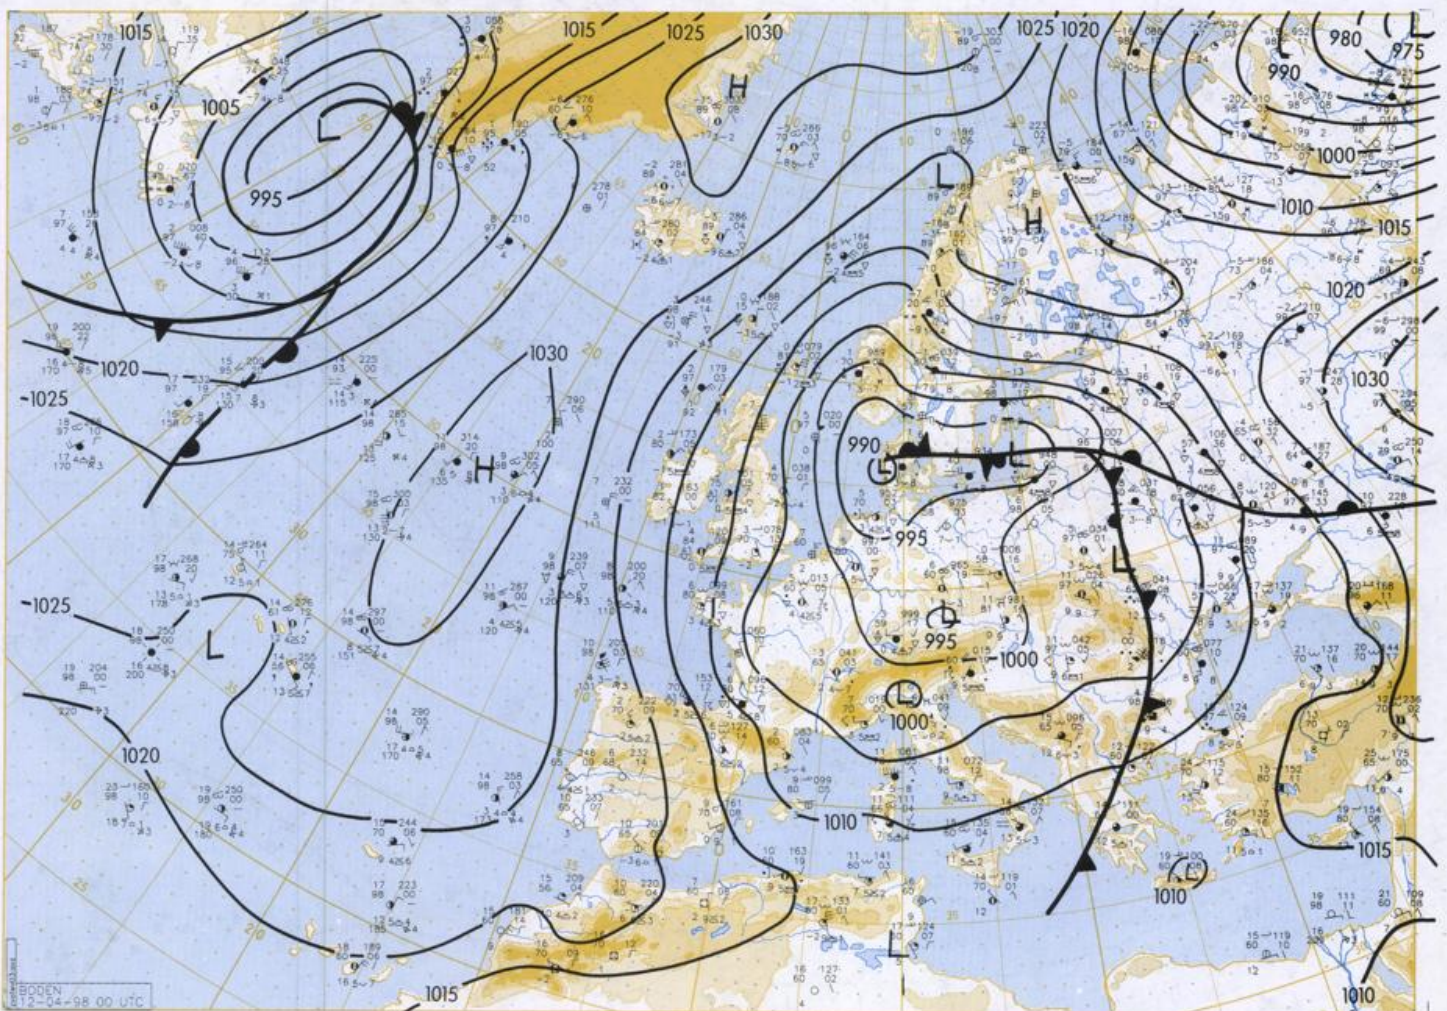

Contenido

Análisis superficie 00 UTC
Análisis en superficie hemisferio norte 12 UTC
Topografía de la superficie de 500 hPa hemisferio norte 12 UTC
Topografía de la superficie de 200 hPa hemisferio norte 12 UTC
Topografía de la superficie de 100 hPa hemisferio norte 12 UTC
850 hPa 12 UTC, 700 hPa 12 UTC
Relativa 500/1000 hPa 12 UTC
300 hPa 12 UTC
Diagramas aerológicos 12 UTC