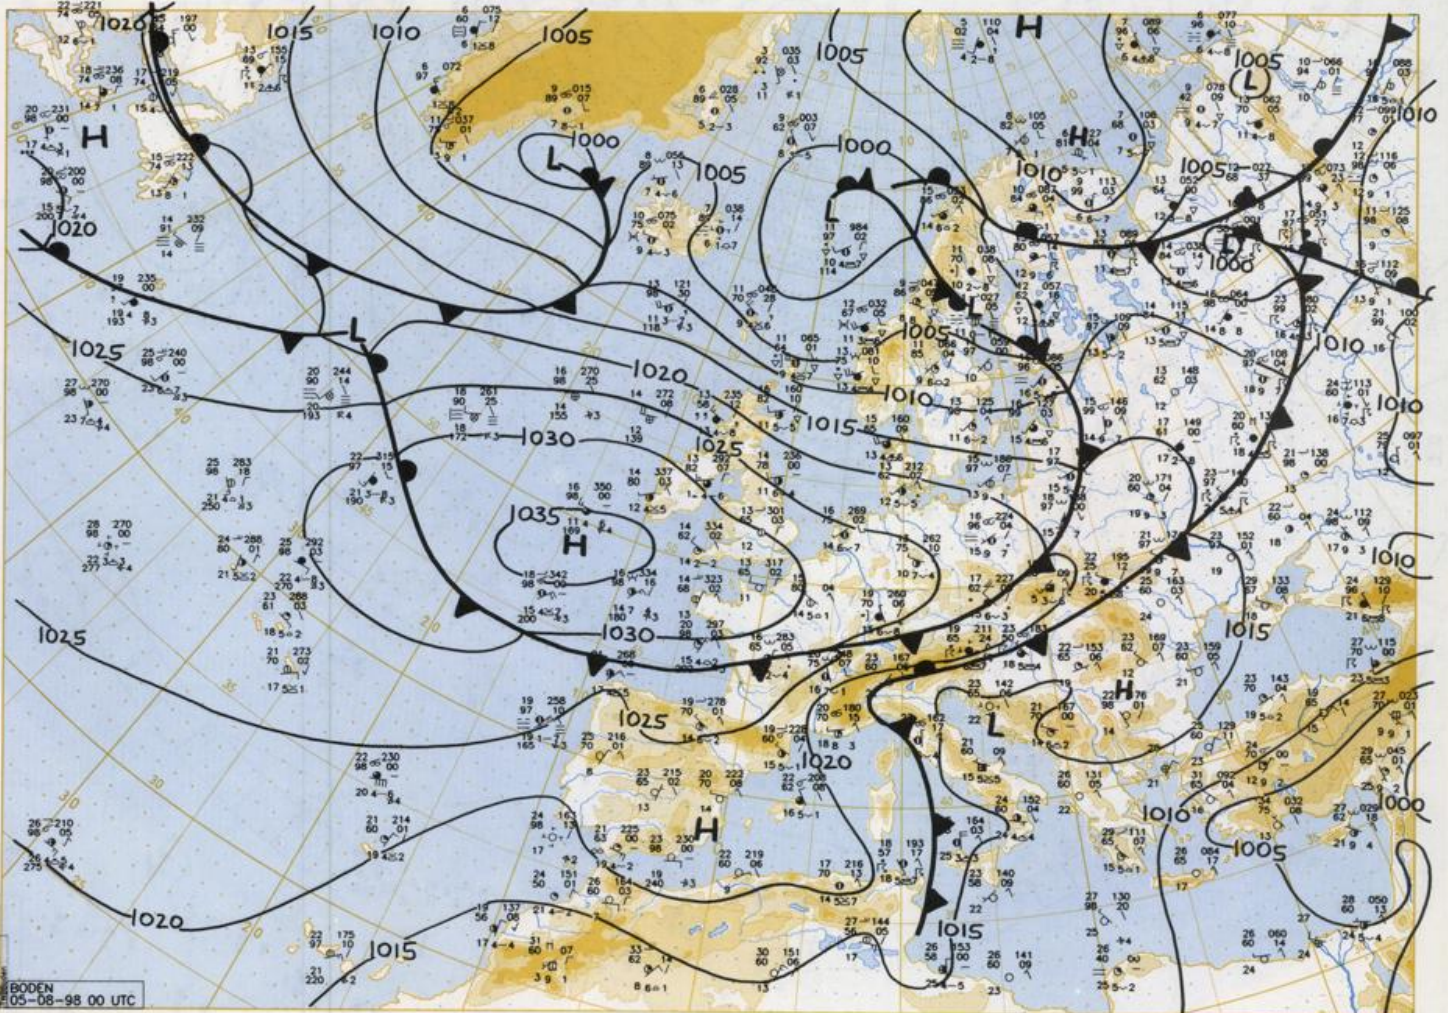

Contenido

Análisis superficie 00 UTC
Análisis en superficie hemisferio norte 12 UTC
Topografía de la superficie de 500 hPa hemisferio norte 12 UTC
Topografía de la superficie de 200 hPa hemisferio norte 12 UTC
Topografía de la superficie de 100 hPa hemisferio norte 12 UTC
850 hPa 12 UTC, 700 hPa 12 UTC
Relativa 500/1000 hPa 12 UTC
300 hPa 12 UTC
Diagramas aerológicos 12 UTC

Surface chart 00 UTC