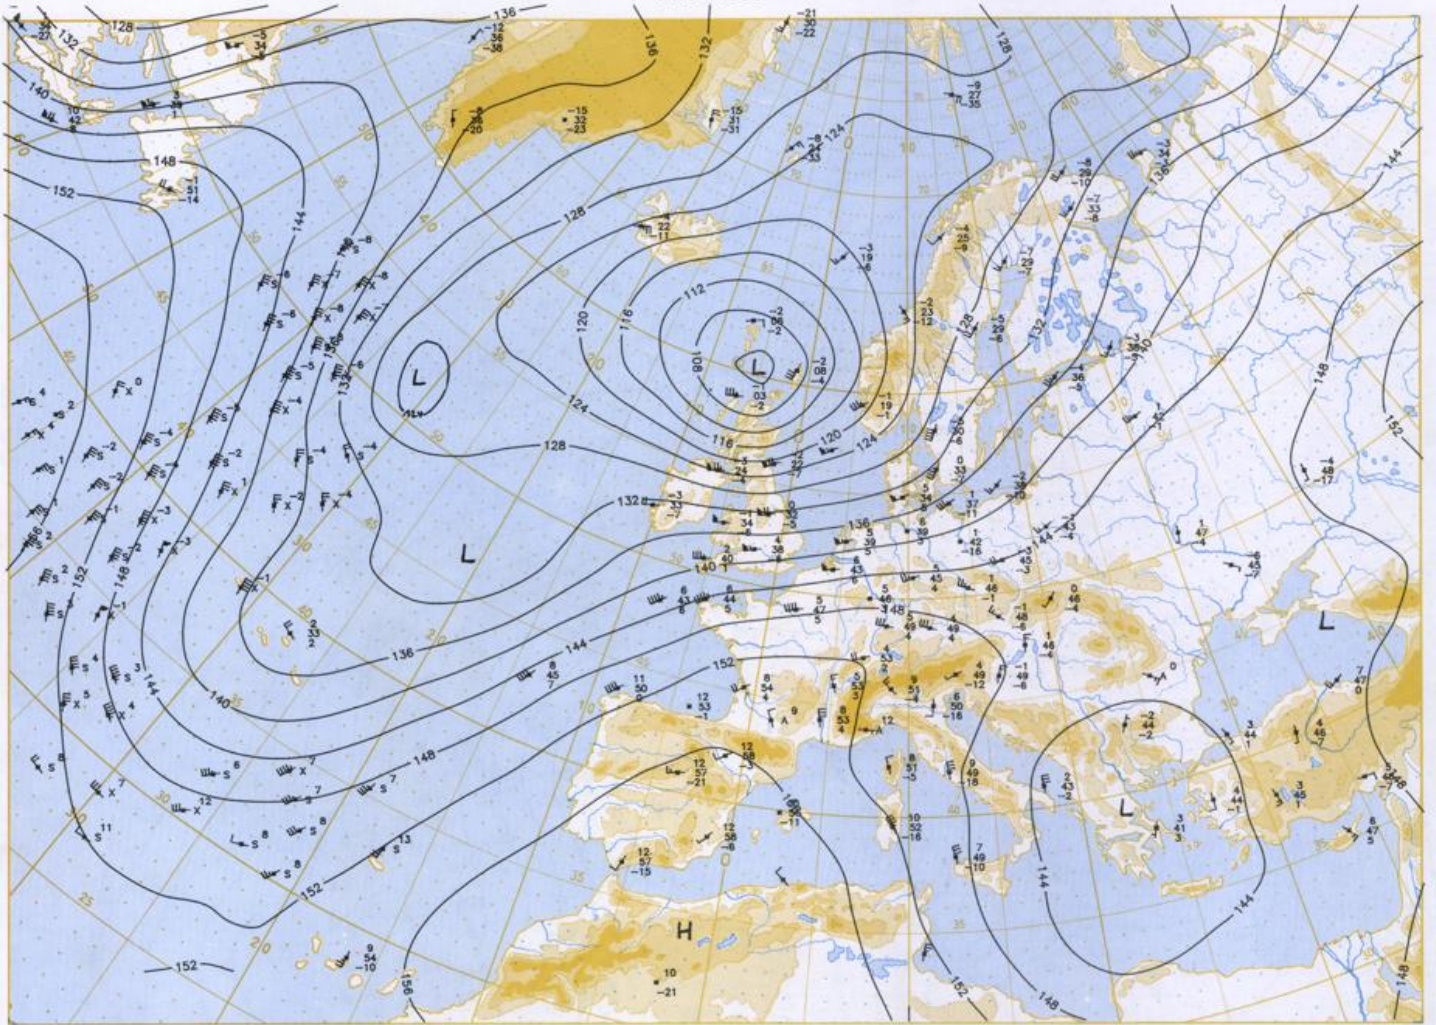

04.01.1999