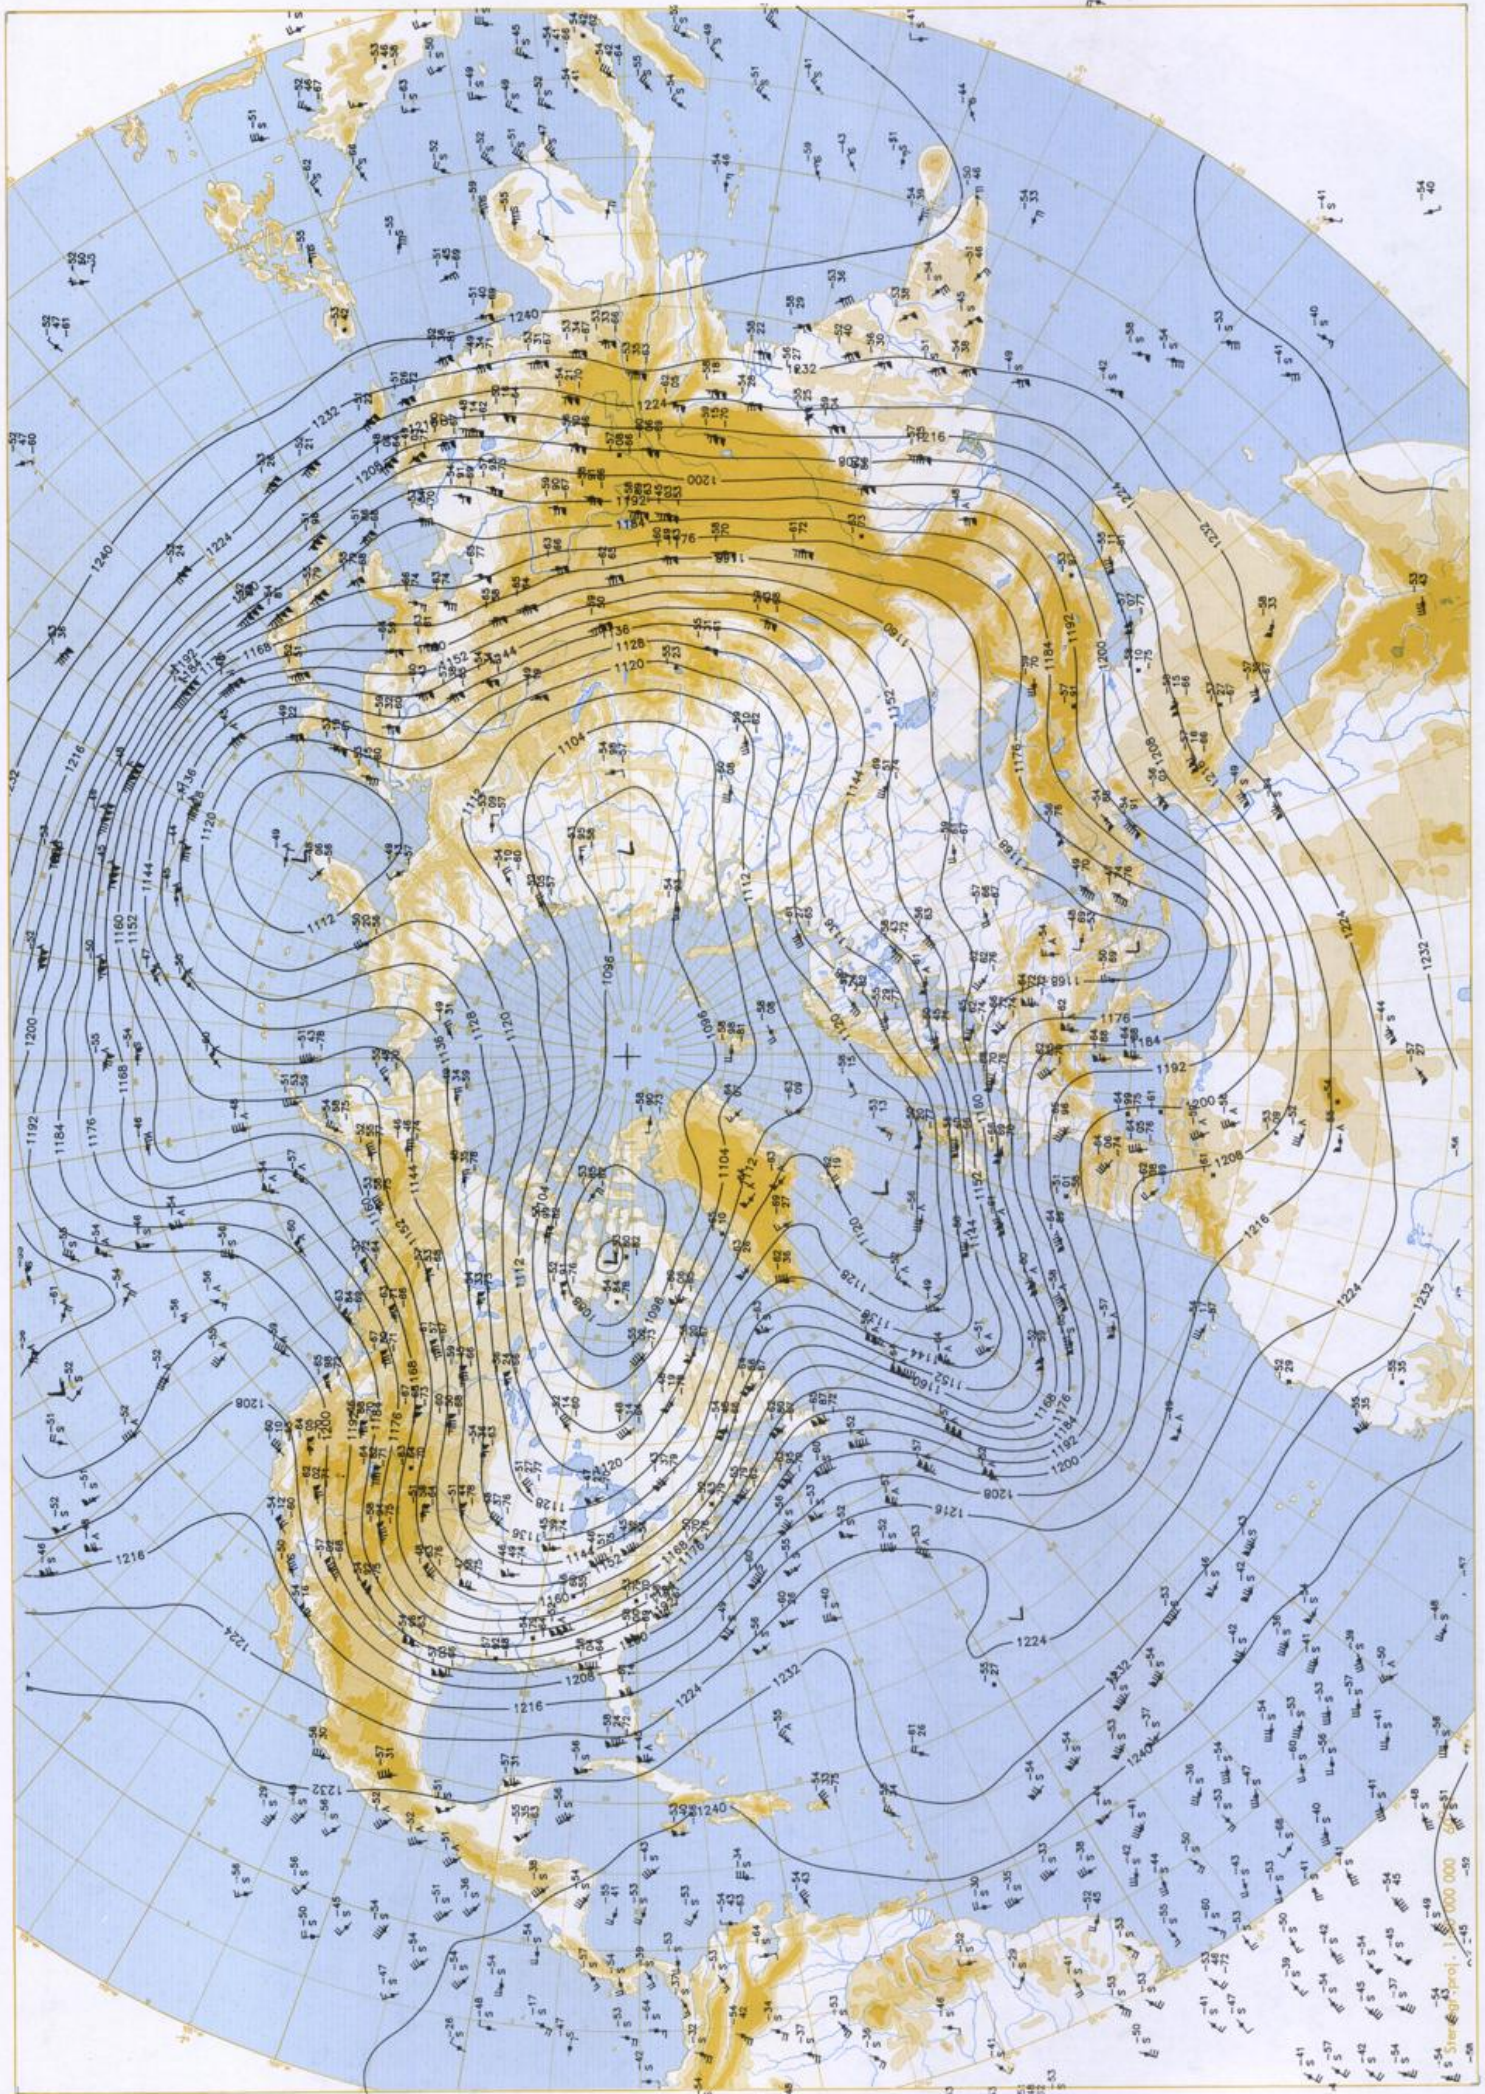

BODEN  
04-01-99 00 UTC  
Stereogr. proj.: 1:30 000 000 60°N

Surface chart 00 UTC

Surface chart 12 UTC

10-01-99 12 UTC

500 hPa 12 UTC

Sheet 14 (part), 1:60 000 000 60°N

200 hPa 12 UTC

100 hPa 12 UTC