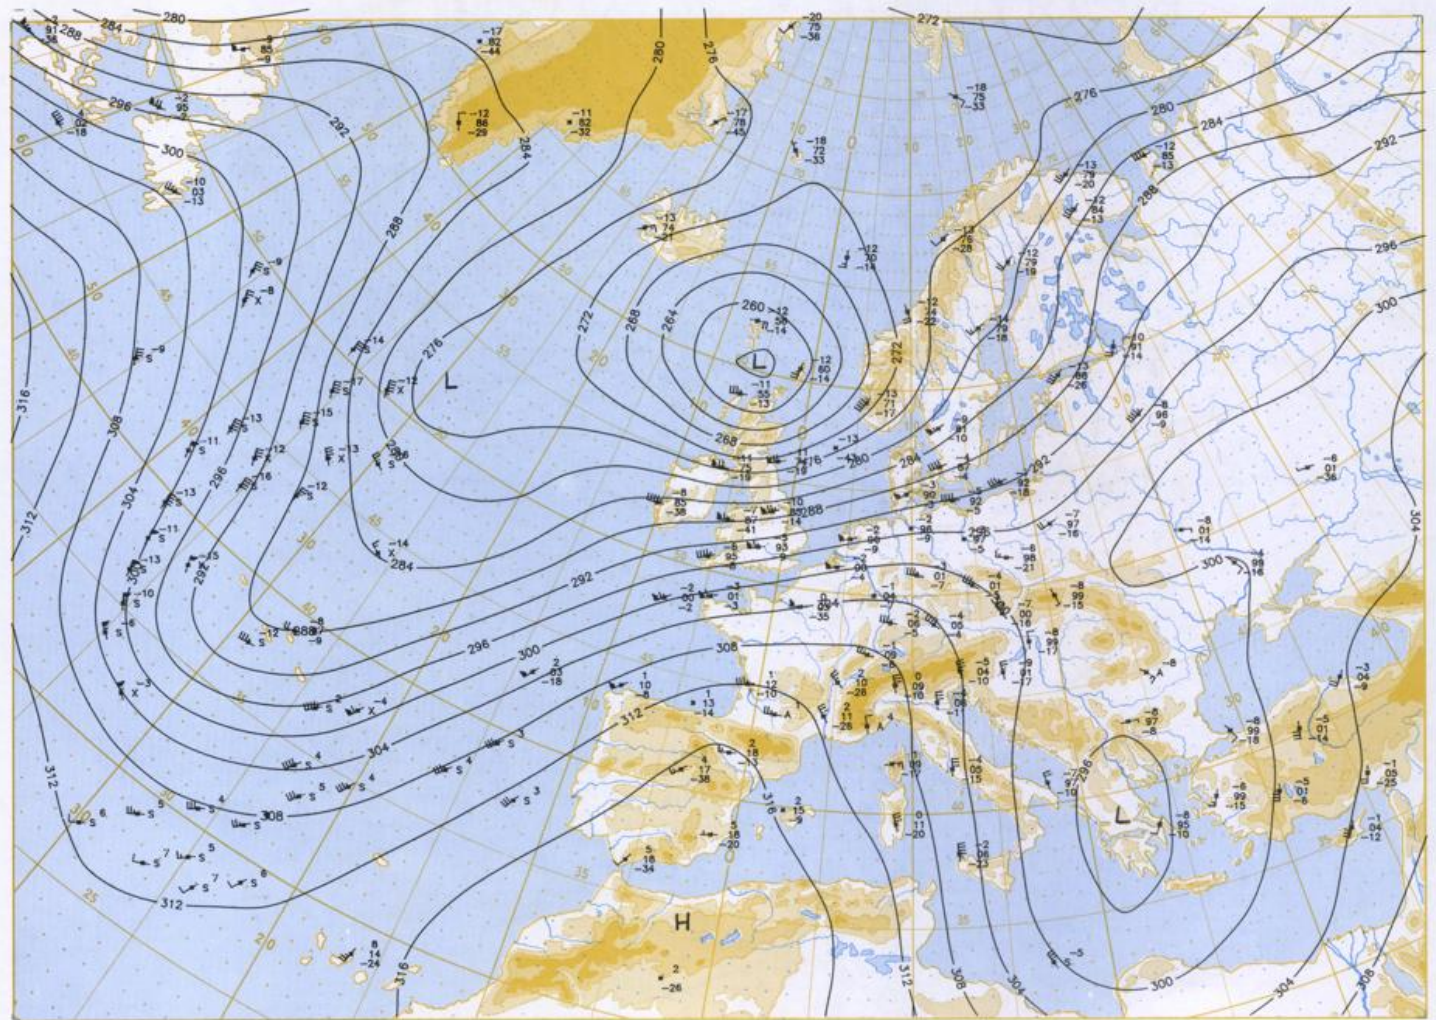

Stereogr. proj. 1:30 000 000 in 60°N

850 hPa 12 UTC